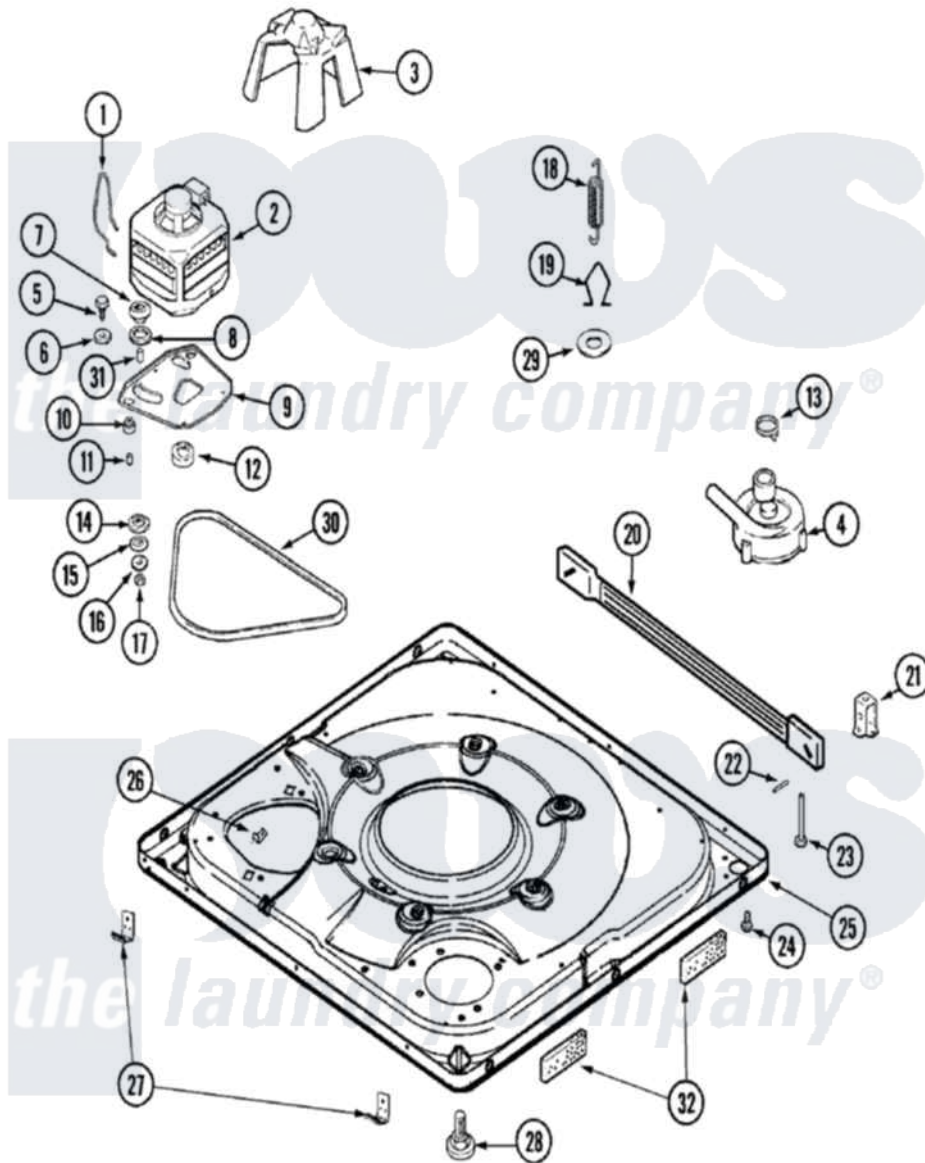

Maytag MAV9557EWQ 01 - BASE

Maytag [Residential Maytag MAV9557EWQ Washer Parts](#) Parts Diagram 01 - BASE
 Click on the part number to view part

Item	Original Part Number	Replaced By	Status	Part Description
1	22004376			Spring, Motor Pivot
2	21001750	21001950		MoTor, 2SP 1/2hp 120V/60Hz Hi-Tor
"	22004297	21001950		MoTor, 2SP 1/2hp 120V/60Hz Hi-Tor
"	21001506	21001950		MoTor, 2SP 1/2hp 120V/60Hz Hi-Tor
3	22002019			Screw, Wire Clip To Motor Cnt
"	22002721			Shield, Motor
4	22003438			Sleeve, Pump
"	22004055	8534097		Screw
"	21001873	35-6780		Pump-Water
5	25-7833	21001977		Screw
6	25-7834			Washer, Motor/Base Screw
7	33-9946			Isolator, Motor
8	35-3570			Washer, Motor Pivot
9	35-2065			Pad, Motor Plate

"	22003817	3370225	Screw
"	21001366	21001783	Plate And Screw Assembly
10	35-3646		Isolator, Motor Plate
"	22004348		Slide, Motor Pivot
"	35-3571		Slide, Motor Pivot
11	25-7831		Spacer, Mounting
12	33-9946		Isolator, Motor
13	22003897	285655	Clamp, Hose
14	35-3571		Slide, Motor Pivot
15	33-9967		Washer, Motor Isolator
16	25-7047		Washer, Flat
17	25-7325	Y707702	Locknut
18	21001598		Spring, Suspension
19	21001166		Hook, Suspension Spring
20	21001754	21001881	Bar, Stabilizer
21	35-2046		Bracket, Stabilizer
22	35-2052		Pin, Stabilizer
23	35-3020	22004469	Leg And Foot Self Stabalizing
24	33002190		SCrew, C BraCe, BraCket, Cabinet
25	22003817	3370225	Screw
"	22003390		Base
26	25-7845		Speednut, Motor
27	33002190		SCrew, C BraCe, BraCket, Cabinet
"	22004045		Clip, Lower Front Panel
28	35-3507	25001119	Foot And Pad Assembly
29	Y25-7951		Washer, Suspension Hook
30	22003483		Belt, Drive
31	25-7830		Spacer
32	22002782		Pad, Foam