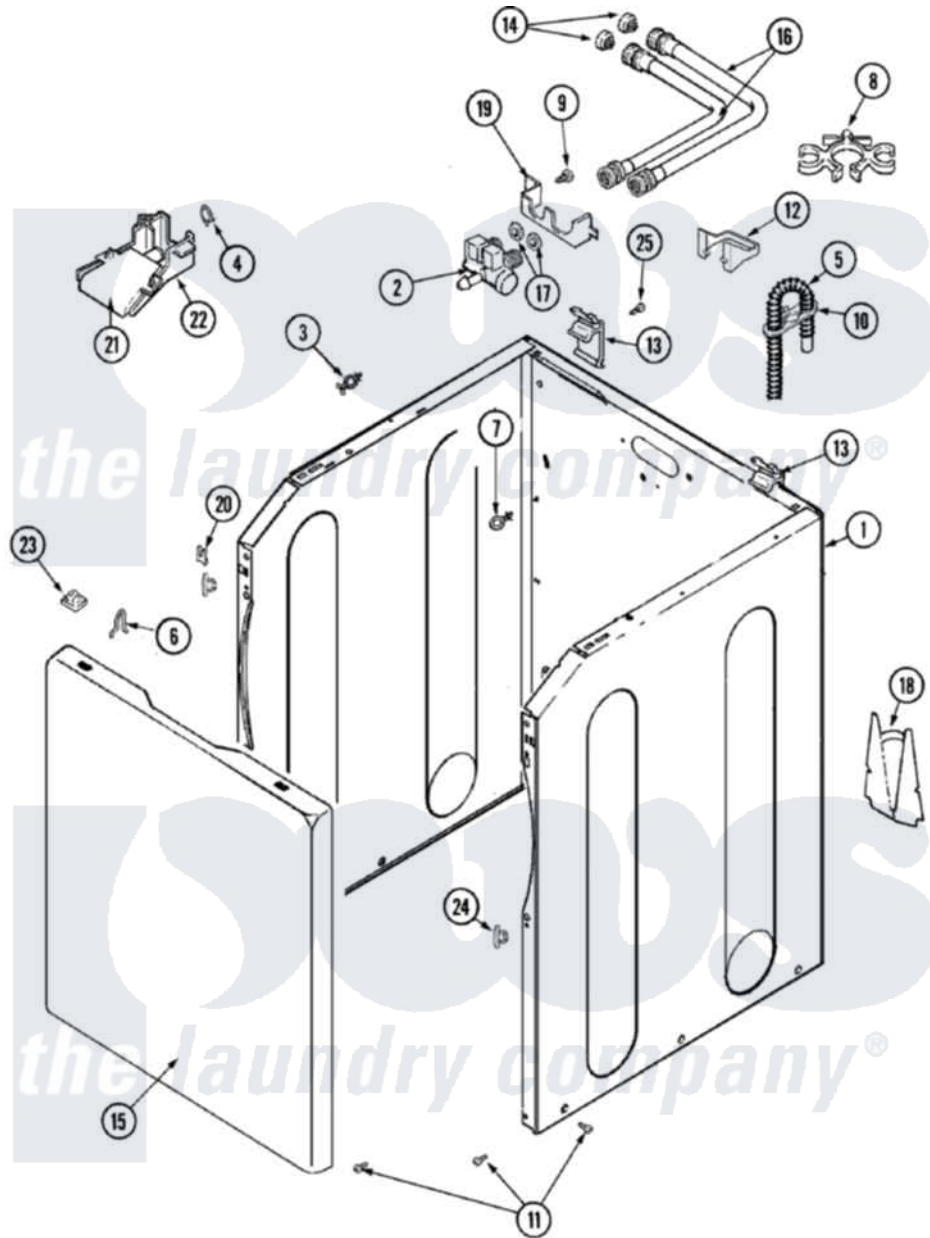

Maytag MAV9557EWQ 02 - CABINET

Maytag [Residential Maytag MAV9557EWQ Washer Parts](#) Parts Diagram 02 - CABINET
 Click on the part number to view part

Item	Original Part Number	Replaced By	Status	Part Description
1	33002190			SCrew, C BraCe, BraCket, Cabinet
"	22003554			Cabinet Assembly
"	22002839			Brace, Cabinet
"	22002840			Brace, Cabinet
2	22004251			Water Valve Shield
"	22003372	12002158		Valve-Inlet
"	22004191	22004333		Water Valve 60/40
3	22003298			Retainer, Wire
4	22003429			Retainer, Fill Hose
5	22003410			Hose, Drain
"	22003596	285655		Clamp, Hose
"	12001586	76660		Break-Sphn
6	25-7220			Clip, Cabinet Top
7	22003086			Clip, Air Dome Hose
8	22002765			Clip, Hose
				SCrew, C BraCe, BraCket

9	33002190		Screw, C BraCe, BraCket, Cabinet
10	22003814		Retainer, Drain Hose
11	22003409	213007	Xfor Cabinet See Cabinet, Back
12	22003429		Retainer, Fill Hose
13	22004095		Hinge, Plastic
14	200961	12001413	Strainer And Washer Kit
15	22003511		Insulation
"	Y22002738		Panel, Front
16	35-3401		Inlet Hose Assembly
"	33-7891	89503	Hose-Inlet
17	Y013783		Washer, Inlet Hose
18	33002190		SCrew, C BraCe, BraCket, Cabinet
"	22002704		Cover, Drain Hose
19	22003376		Bracket, Water Valve
20	213280	204439	Screw And Fstner Assembly
21	22004053		Lower Injector, Flume
22	22003374		Upper Water Injector, Flume
23	22002013		Stop, Shipping
24	22002965	Y12001702	Kit- Plast
25	22001995		Screw Note: Screw, Tumbler Front And Shroud
26	22002960		Strainer, Washer Inlet
"	33002388		Washer
"	33001245		Screw----NA
"	Y013783		Washer, Inlet Hose
"	35-2890	8539404	Tie-Wire