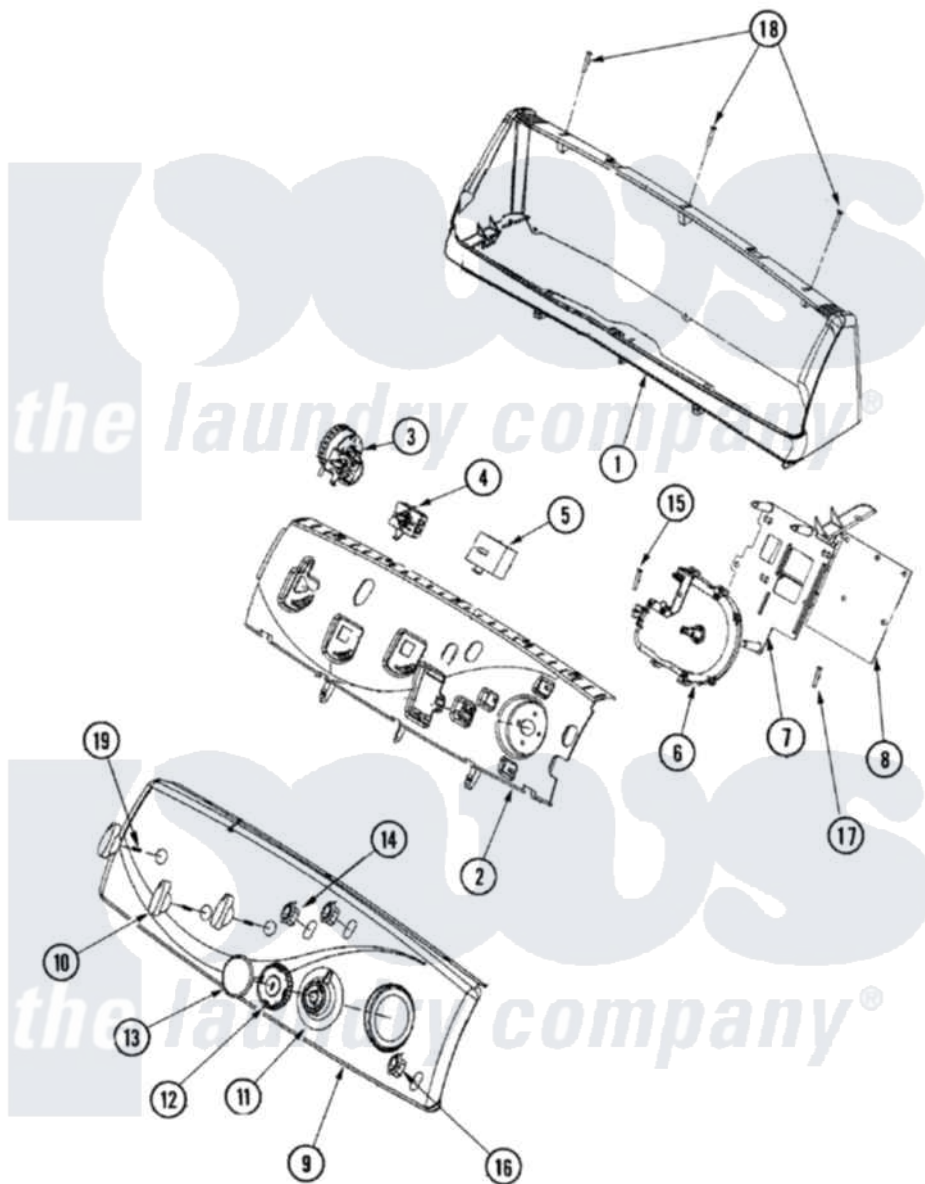

Maytag MAV9557EWQ 03 - CONTROL PANEL

Maytag [Residential Maytag MAV9557EWQ Washer Parts](#) Parts Diagram 03 - CONTROL PANEL
 Click on the part number to view part

Item	Original Part Number	Replaced By	Status	Part Description
1	22003975			Console Housing
2	22003955			Switch Support
3	22004072			Infinite Pressure Switch
4	22004266			Switch, 4 Temp Rotary
"	22003961			4 Position Rotary Temp Switch 5
5	22004201			Switch, Speed-7 Position Rotary
6	22004073			Timer
"	33002917			Screw, No.10-16
7	22003983			Act Timer Bracket
8	22004265			Injector
"	22004106			Temp Control Board
9	22004211			Facia
10	22003988	22003987		Control Knob White
11	22004166		Not Available	TIMER DIAL SKIRT (BSQ)
12	22003952			Knob, Timer

13	22003990		Timer Cap
14	22003978		Switch, Rocker
15	33001855	33002917	Screw, No.10-16
16	22003982		Switch, Momentary Rocker
17	911266	Not Available	SCREW, STRAINER TO PUMP
18	22003938	8534058	Screw