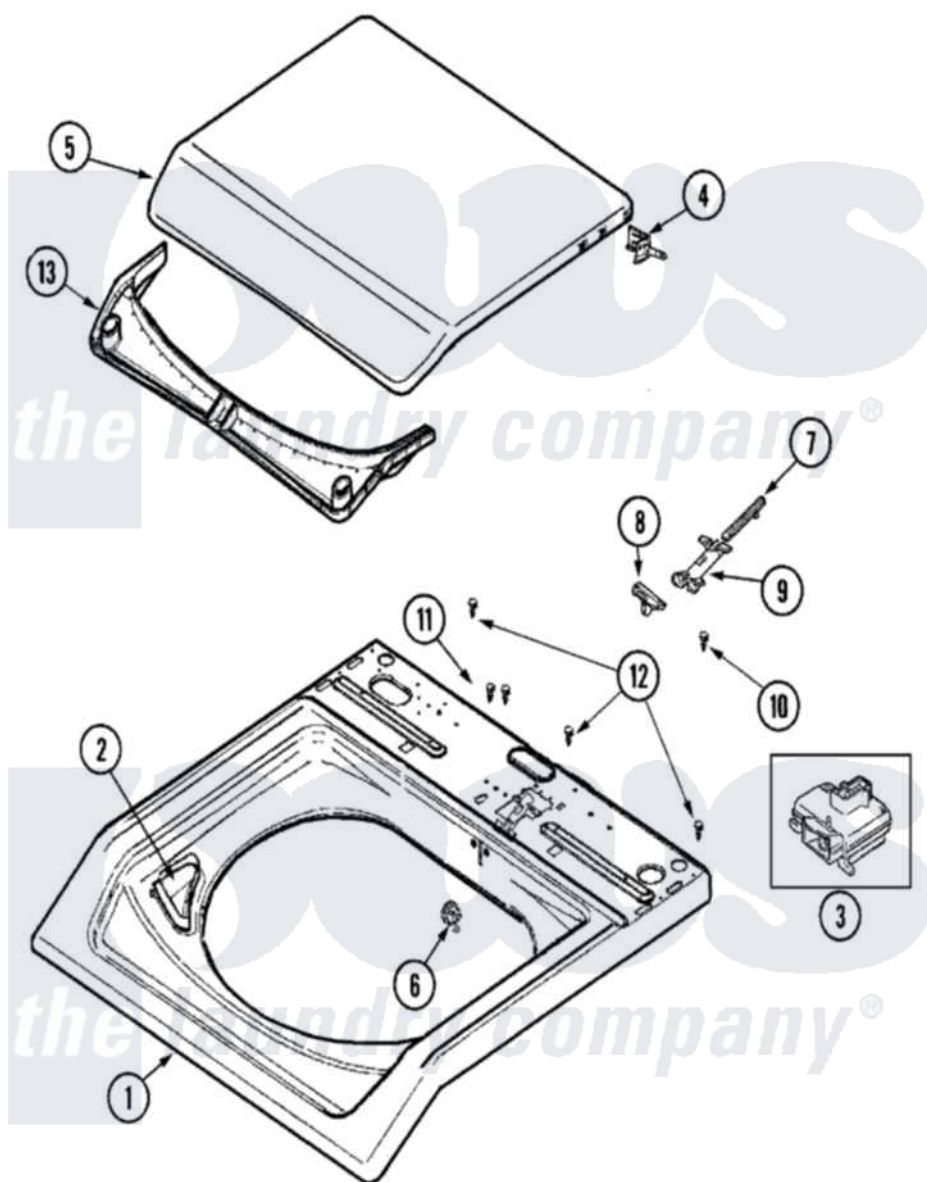

Maytag MAV9557EWQ 05 - TOP

Maytag [Residential Maytag MAV9557EWQ Washer Parts](#) Parts Diagram 05 - TOP
 Click on the part number to view part

Item	Original Part Number	Replaced By	Status	Part Description
1	22003469			Cover, Top
2	22002802	22002835		Cup, Bleach
3	22003804			Lid Switch
4	22002752			Hinge Pin
5	22004110			Lid As-Pk Phase Ii
6	22002753			Bushing, Hinge
7	22002754			Plunger
8	22003942			Lid Cam
9	22002757			Guide Tube
10	2016090			Screw, Lid Switch To Bracket
11	22003217	3370225		Screw
12	Y22002339	8534058		Screw
13	22002766			Condensate Seal