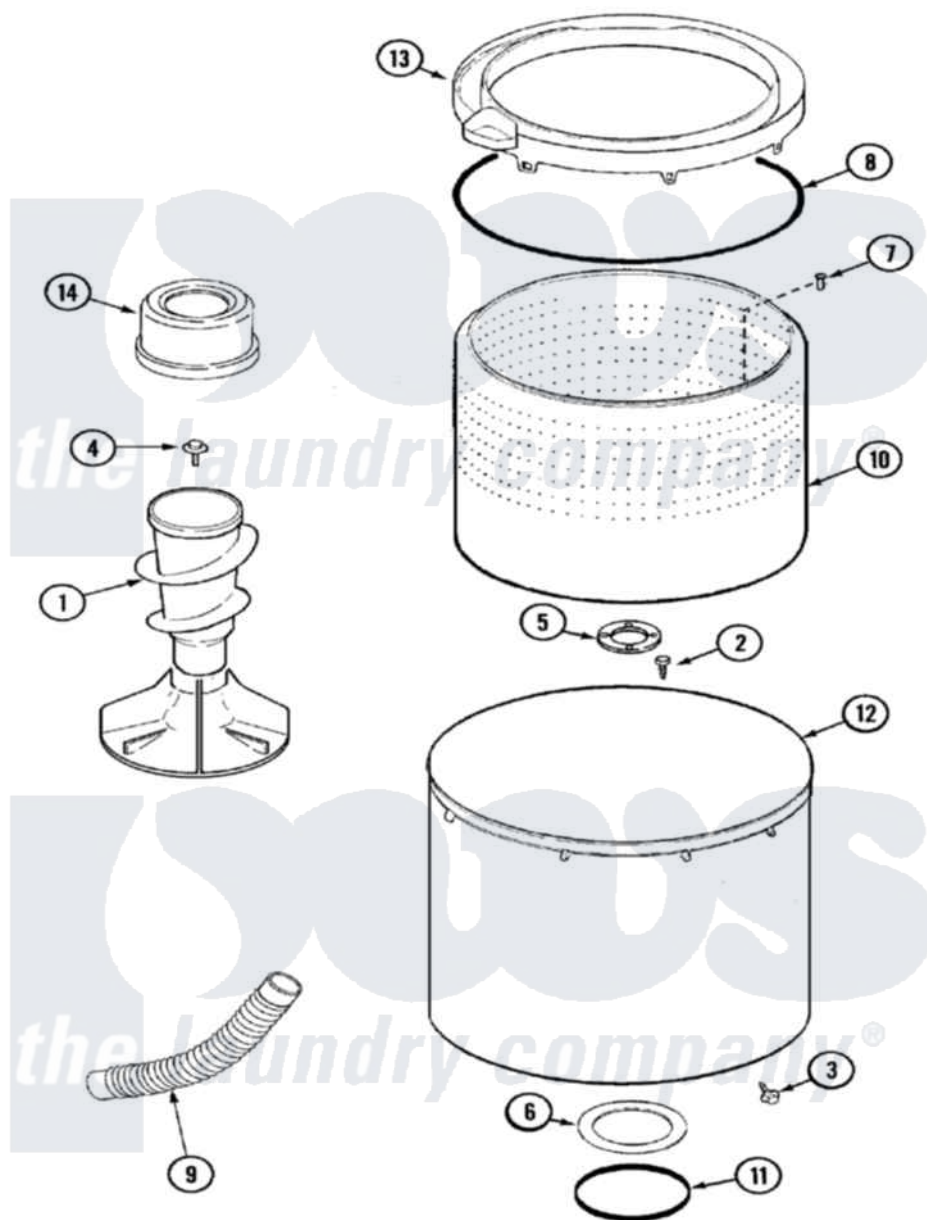

# Maytag MAV9557EWQ 07 - TUB

Maytag [Residential Maytag MAV9557EWQ Washer Parts](#) Parts Diagram 07 - TUB  
 Click on the part number to view part

| Item | Original Part Number     | Replaced By               | Status | Part Description            |
|------|--------------------------|---------------------------|--------|-----------------------------|
| 1    | <a href="#">22004043</a> |                           |        | Agitator/Auger Assembly     |
| 2    | 21001510                 | <a href="#">22002947</a>  |        | Bolt, Tub                   |
| 3    | <a href="#">22002933</a> |                           |        | Screw                       |
| 4    | 25-7948                  | <a href="#">W10309247</a> |        | Screw                       |
| 5    | <a href="#">22003434</a> |                           |        | Gasket, Hub/Bottom Isolator |
| 6    | <a href="#">35-3686</a>  |                           |        | Gasket, Tub To Housing      |
| 7    | 22003647                 | <a href="#">3400504</a>   |        | Screw                       |
| 8    | <a href="#">35-2328</a>  |                           |        | Seal, Tub Top               |
| 9    | <a href="#">22003285</a> |                           |        | Hose, Tub To Pump           |
| 10   | 22003368                 | <a href="#">22003459</a>  |        | Spinner, Stainless          |
| "    | <a href="#">22003430</a> |                           |        | Washer, Nylon               |
| "    | <a href="#">22003459</a> |                           |        | Spinner, Stainless          |
| "    | 22003647                 | <a href="#">3400504</a>   |        | Screw                       |
| "    | 22004240                 | <a href="#">22003459</a>  |        | Spinner, Stainless          |
| 11   | <a href="#">35-2978</a>  |                           |        | Seal, Tub/Housing           |
| 12   | <a href="#">22002742</a> |                           |        | Tub Assembly                |