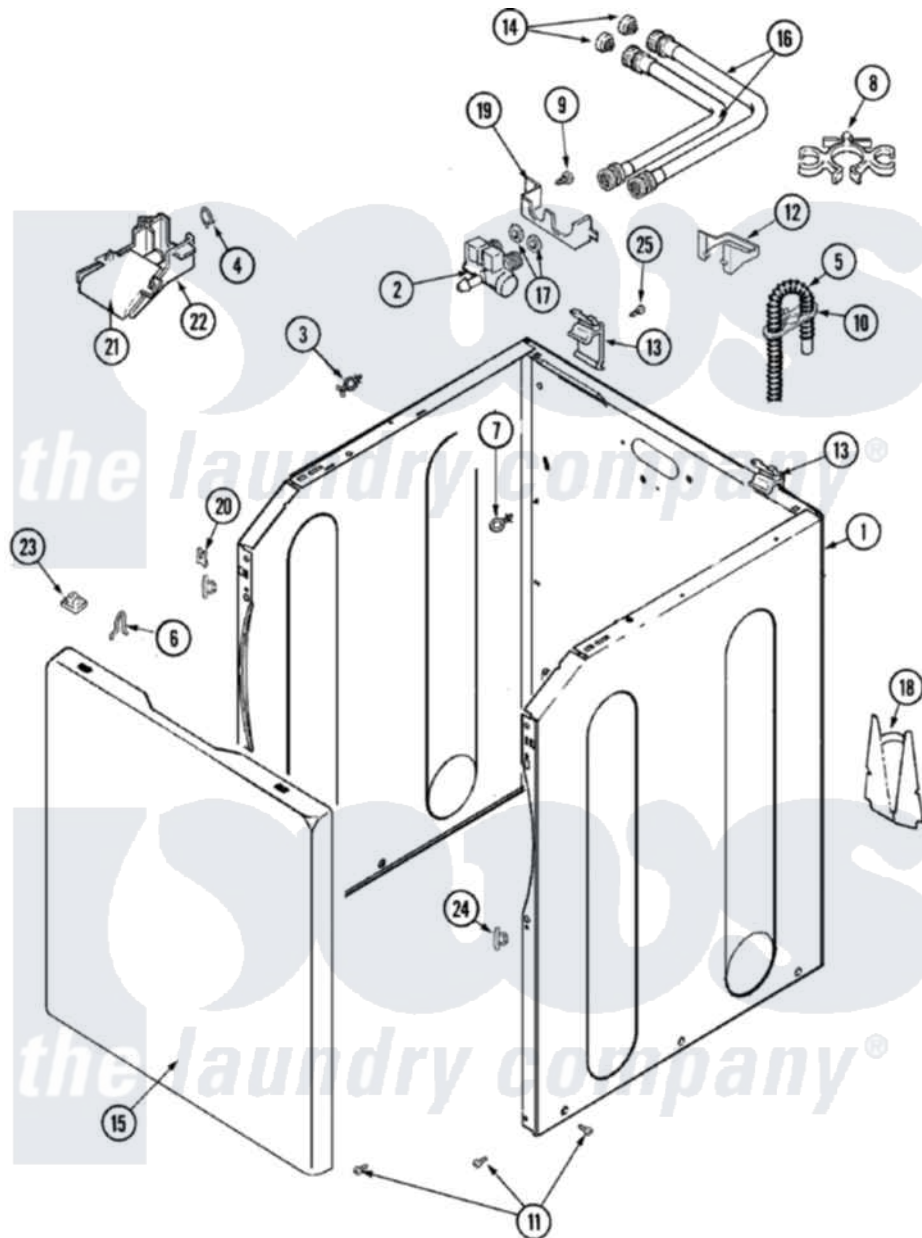

Maytag MAV9557EWW 02 - CABINET

Maytag [Residential Maytag MAV9557EWW Washer Parts](#) Parts Diagram 02 - CABINET

[Click on the part number to view part](#)

Item	Original Part Number	Replaced By	Status	Part Description
1	33002190			SCrew, C BraCe, BraCket, Cabinet
"	22003553			Cabinet Assembly
"	22002839			Brace, Cabinet
"	22002840			Brace, Cabinet
2	22004251			Water Valve Shield
"	22003372	12002158		Valve-Inlet
"	22004191	22004333		Water Valve 60/40
3	22003298			Retainer, Wire
4	22003429			Retainer, Fill Hose
5	22003410			Hose, Drain
"	22003596	285655		Clamp, Hose
"	12001586	76660		Break-Sphn
6	25-7220			Clip, Cabinet Top
7	22003086			Clip, Air Dome Hose
8	22002765			Clip, Hose
				SCrew, C BraCe, BraCket

9	33002190		Screw, C BraCe, BraCket, Cabinet
10	22003814		Retainer, Drain Hose
11	22003409	213007	Xfor Cabinet See Cabinet, Back
12	22003429		Retainer, Fill Hose
13	22004095		Hinge, Plastic
14	200961	12001413	Strainer And Washer Kit
15	22003511		Insulation
"	22002737		Panel, Front
16	35-3401		Inlet Hose Assembly
"	33-7891	89503	Hose-Inlet
17	Y013783		Washer, Inlet Hose
18	33002190		SCrew, C BraCe, BraCket, Cabinet
"	22002704		Cover, Drain Hose
19	22003376		Bracket, Water Valve
20	213280	204439	Screw And Fstner Assembly
21	22004053		Lower Injector, Flume
22	22003374		Upper Water Injector, Flume
23	22002013		Stop, Shipping
24	22002965	Y12001702	Kit- Plast
25	22001995		Screw Note: Screw, Tumbler Front And Shroud
26	22002960		Strainer, Washer Inlet
"	33002388		Washer
"	33001245		Screw----NA
"	Y013783		Washer, Inlet Hose
"	35-2890	8539404	Tie-Wire