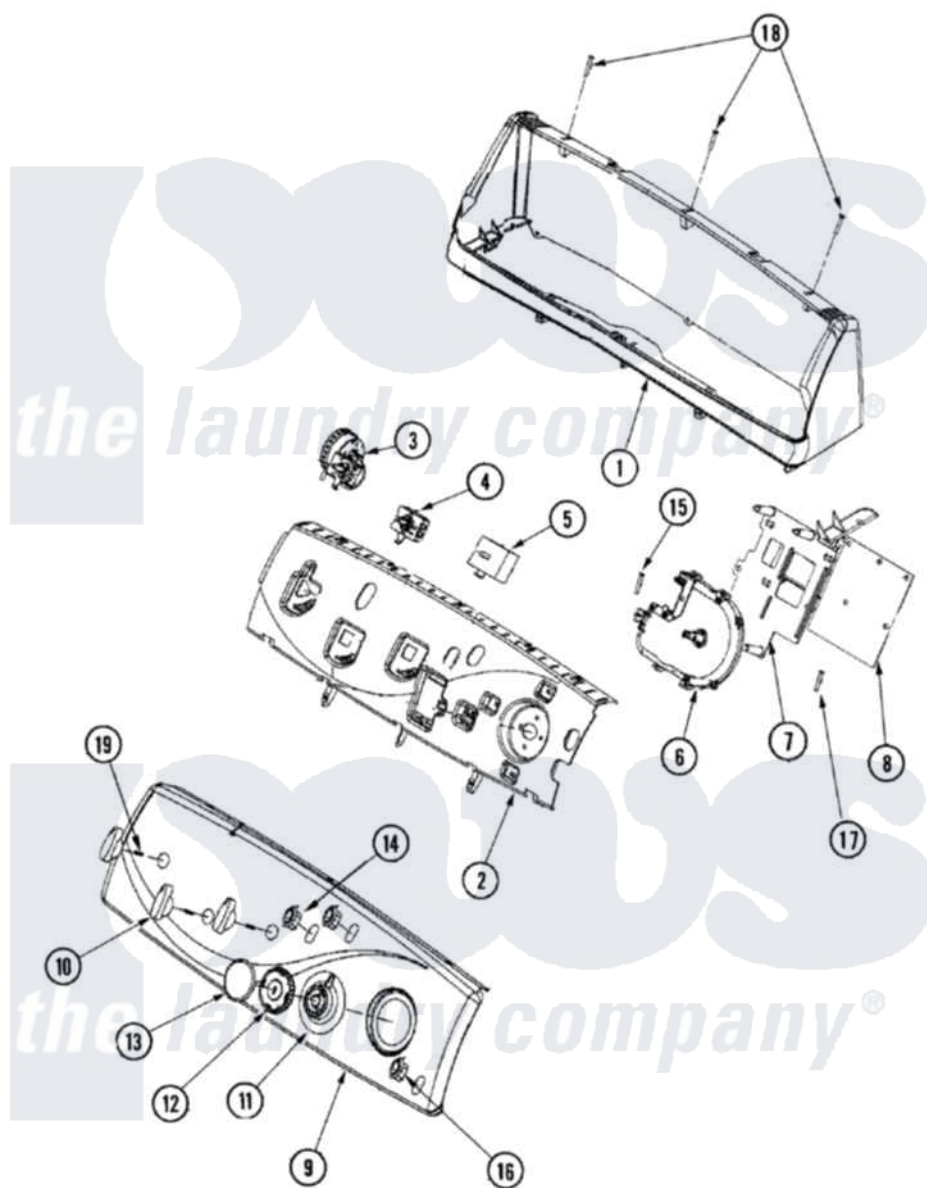

Maytag MAV9557EWW 03 - CONTROL PANEL

Maytag [Residential Maytag MAV9557EWW Washer Parts](#) Parts Diagram 03 - CONTROL PANEL
 Click on the part number to view part

Item	Original Part Number	Replaced By	Status	Part Description
1	22003960		Not Available	CONSOLE HOUSING (WHT)
2	22003955			Switch Support
3	22004072			Infinite Pressure Switch
4	22004266			Switch, 4 Temp Rotary
"	22003961			4 Position Rotary Temp Switch 5
5	22004201			Switch, Speed-7 Position Rotary
6	22004073			Timer
"	33002917			Screw, No.10-16
7	22003983			Act Timer Bracket
8	22004265			Injector
"	22004106			Temp Control Board
9	22004210			Facia
10	22003988	22003987		Control Knob White
11	22004165			Timer Dial Skirt
12	22003993			Timer Knob

13	22003989		Timer Cap White
14	22003977	74010226	Switch, Rocker W/Shield
15	33001855	33002917	Screw, No.10-16
16	22003981		Switch, Momentary Rocker
17	911266	Not Available	SCREW, STRAINER TO PUMP
18	22003938	8534058	Screw