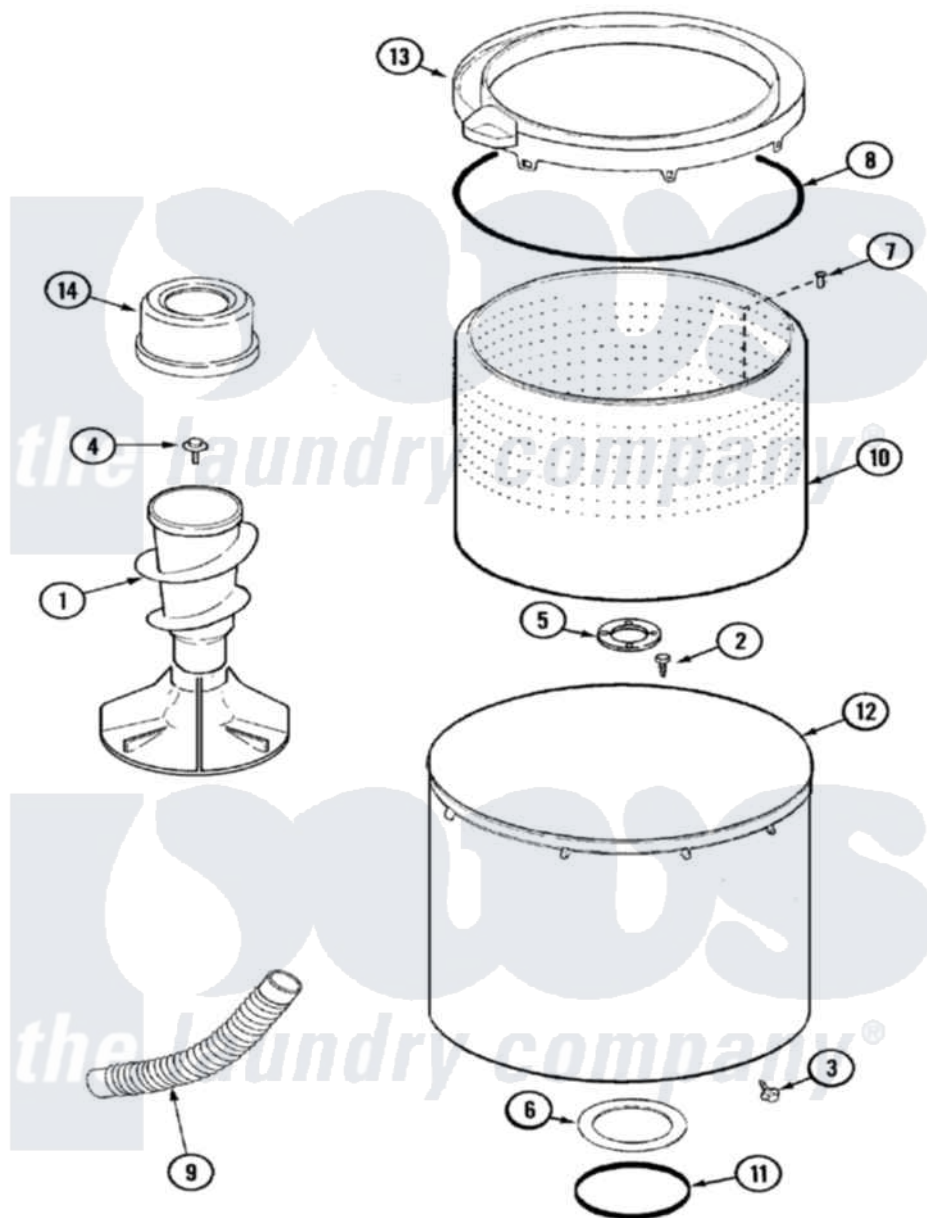

Maytag MAV9557EWW 07 - TUB

Maytag [Residential Maytag MAV9557EWW Washer Parts](#) Parts Diagram 07 - TUB
 Click on the part number to view part

Item	Original Part Number	Replaced By	Status	Part Description
1	22004043			Agitator/Auger Assembly
2	21001510	22002947		Bolt, Tub
3	22002933			Screw
4	25-7948	W10309247		Screw
5	22003434			Gasket, Hub/Bottom Isolator
6	35-3686			Gasket, Tub To Housing
7	22003647	3400504		Screw
8	35-2328			Seal, Tub Top
9	22003285			Hose, Tub To Pump
10	22003368	22003459		Spinner, Stainless
"	22003430			Washer, Nylon
"	22003459			Spinner, Stainless
"	22003647	3400504		Screw
"	22004240	22003459		Spinner, Stainless
11	35-2978			Seal, Tub/Housing
12	22002742			Tub Assembly

13	22004241	Not Available	TOP, SPINNER ASSY AS PK
"	22002736	22004385	Tub Cover
14	22003985		Softener Dispenser Assembly
15	22003458	22004398	Tub Block