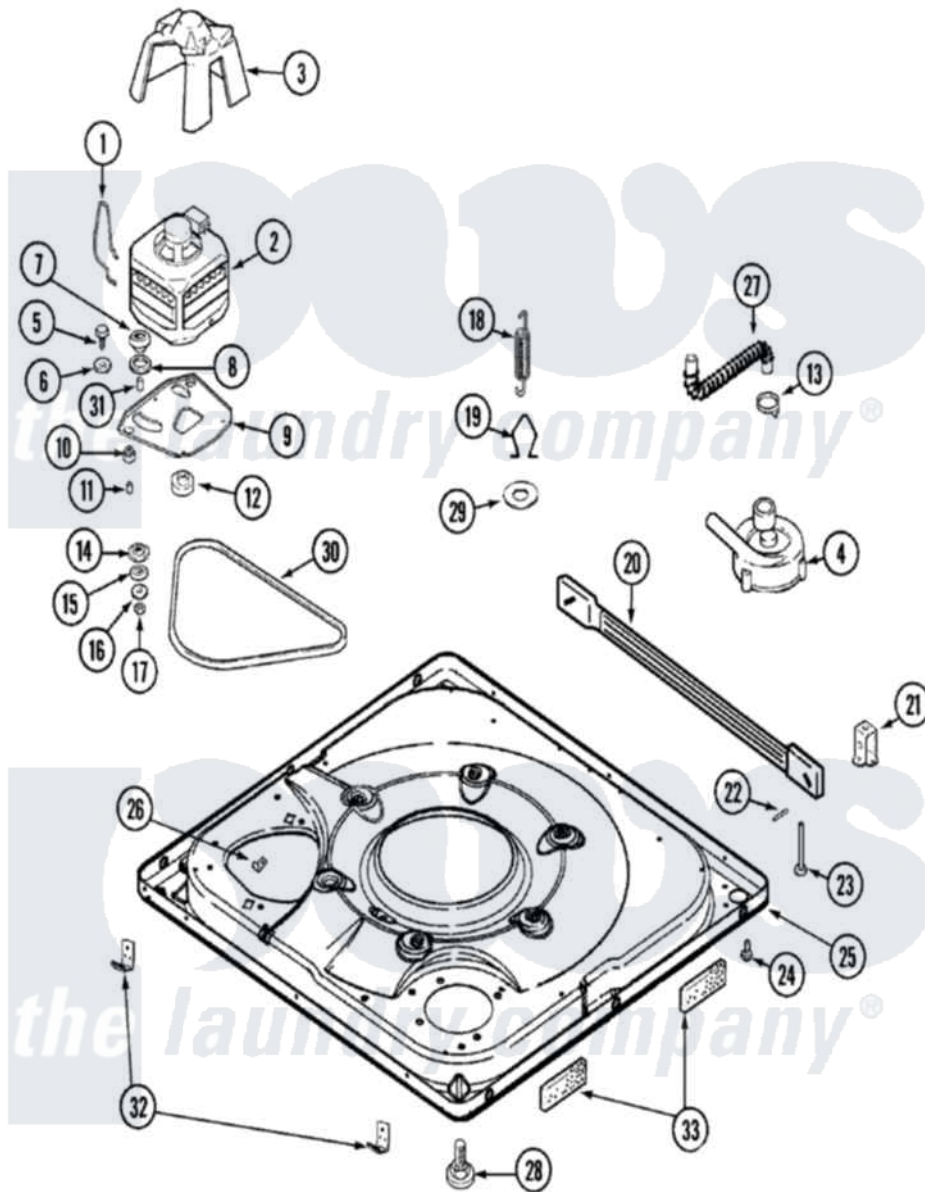

Maytag MAV9600EWQ 01 - BASE

Maytag [Residential Maytag MAV9600EWQ Washer Parts](#) Parts Diagram 01 - BASE
 Click on the part number to view part

Item	Original Part Number	Replaced By	Status	Part Description
1	22004376			Spring, Motor Pivot
2	21001506	21001950		MoTor, 2SP 1/2hp 120V/60Hz Hi-Tor
"	21001516	21001950		MoTor, 2SP 1/2hp 120V/60Hz Hi-Tor
"	22004297	21001950		MoTor, 2SP 1/2hp 120V/60Hz Hi-Tor
3	22002019			Screw, Wire Clip To Motor Cnt
"	22002721			Shield, Motor
4	21001906	35-6465		Pump Assem
"	22004055	8534097		Screw
"	21001873	35-6780		Pump-Water
"	22003438			Sleeve, Pump
5	25-7833	21001977		Screw
6	25-7834			Washer, Motor/Base Screw
7	33-9946			Isolator, Motor
8	35-3570			Washer, Motor Pivot

9	21001366	21001783	Plate And Screw Assembly
"	35-2065		Pad, Motor Plate
10	35-3646		Isolator, Motor Plate
"	22004348		Slide, Motor Pivot
11	25-7831		Spacer, Mounting
12	21001506	21001950	MoTor, 2SP 1/2hp 120V/60Hz Hi-Tor
13	22002853	285655	Clamp, Hose
14	35-3571		Slide, Motor Pivot
15	33-9967		Washer, Motor Isolator
16	25-7047		Washer, Flat
17	25-7325	Y707702	Locknut
18	21001598		Spring, Suspension
19	21001166		Hook, Suspension Spring
20	21001754	21001881	Bar, Stabilizer
21	35-2046		Bracket, Stabilizer
22	35-2052		Pin, Stabilizer
23	35-3020	22004469	Leg And Foot Self Stabalizing
24	33002190		SCrew, C BraCe, BraCket, Cabinet
25	22003390		Base
"	22002781		Pad, Sound Deflector
26	25-7845		Speednut, Motor
27	22003285		Hose, Tub To Pump
28	25001119		Foot And Pad Assembly
29	Y25-7951		Washer, Suspension Hook
30	22003483		Belt, Drive
31	25-7830		Spacer
32	22002239		Clip, Front Panel
"	22002966	692771	Nut, Idler Bracket To Base
"	33002190		SCrew, C BraCe, BraCket, Cabinet
33	22002782		Pad, Foam