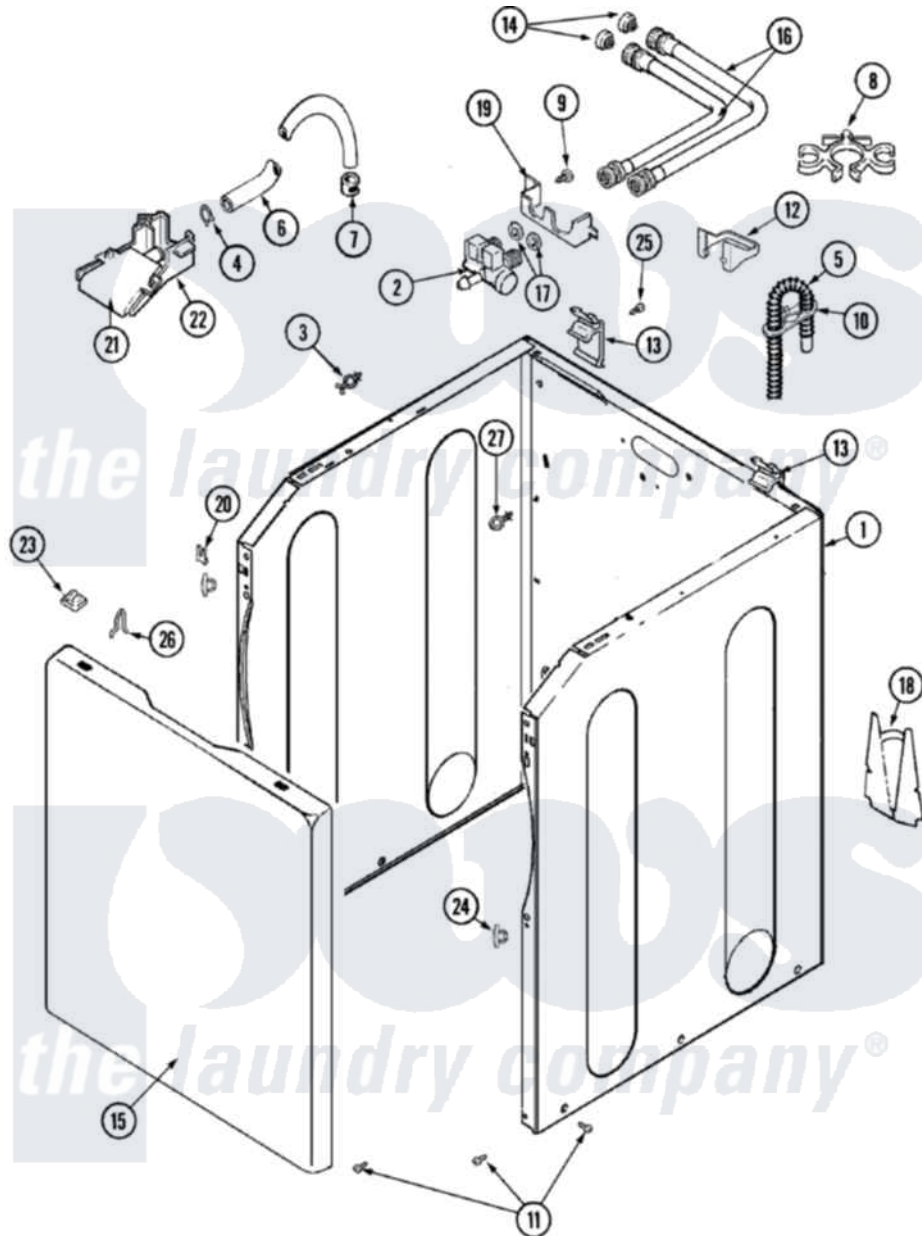

Maytag MAV9600EWQ 02 - CABINET

Maytag [Residential Maytag MAV9600EWQ Washer Parts](#) Parts Diagram 02 - CABINET
 Click on the part number to view part

Item	Original Part Number	Replaced By	Status	Part Description
1	22002839			Brace, Cabinet
"	22002840			Brace, Cabinet
"	22003496			Energy Tag
"	22003554			Cabinet Assembly
"	33002190			SCrew, C BraCe, BraCket, Cabinet
2	20001120	THP-1		Hose Pliers
"	22003372	12002158		Valve-Inlet
3	22002852	22003298		Retainer, Wire
4	22002838	285655		Clamp, Hose
5	22003410			Hose, Drain
"	22003596	285655		Clamp, Hose
6	22002761			Hose, Injector
7	216169	596669		Clamp, Manifold
8	22002765			Clip, Hose
9	33002190			SCrew, C BraCe, BraCket, Cabinet

10	22002701	22003814	Retainer, Drain Hose
11	22003409	213007	Xfor Cabinet See Cabinet, Back
12	22003429		Retainer, Fill Hose
13	22003367	22004095	Hinge, Plastic
14	200961	12001413	Strainer And Washer Kit
15	22002293	22003511	Insulation
"	Y22002738		Panel, Front
"	22002854	22003512	Insulation, Cabinet
"	33002190		SCrew, C BraCe, BraCket, Cabinet
16	22002763	12001900	Kit-Inlet Hose Assembly
"	22002764	12001901	Kit-Inlet Hose Assembly
17	Y013783		Washer, Inlet Hose
18	33002190		SCrew, C BraCe, BraCket, Cabinet
"	22002704		Cover, Drain Hose
19	22003376		Bracket, Water Valve
20	22002748	204439	Screw And Fstner Assembly
21	22003374		Upper Water Injector, Flume
22	22003375	22004053	Lower Injector, Flume
"	22004053		Lower Injector, Flume
23	22002013		Stop, Shipping
24	22002965	Y12001702	Kit- Plast
25	22001995		Screw Note: Screw, Tumbler Front And Shroud
26	25-7220		Clip, Cabinet Top
27	22003086		Clip, Air Dome Hose
28	33001245		Screw---NA
"	33002388		Washer
"	35-2890	8539404	Tie-Wire
"	Y013783		Washer, Inlet Hose
"	22002960		Strainer, Washer Inlet