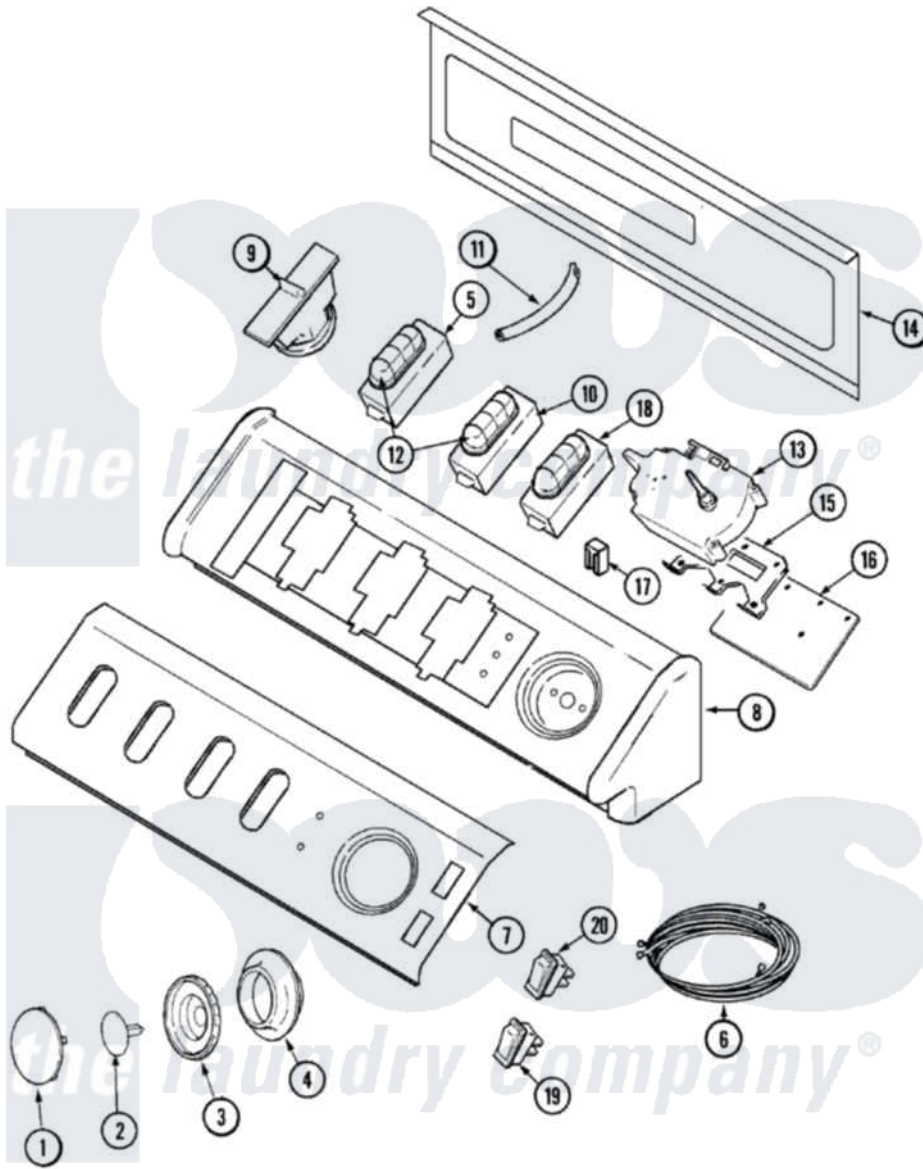

Maytag MAV9600EWQ 03 - CONTROL PANEL

Maytag [Residential Maytag MAV9600EWQ Washer Parts](#) Parts Diagram 03 - CONTROL PANEL
 Click on the part number to view part

Item	Original Part Number	Replaced By	Status	Part Description
1	33002347			Timer Knob Insert/Cap
2	22002997			Pin, Locking
3	22002996	22003952		Knob, Timer
4	22003005	27001191		Skirt, Timer Knob
5	22003006			Switch,
6	22003491			Harness, Wire
7	Y22002339	8534058		Screw
"	22003447		Not Available	PANEL, CONTROL (BSQ)
8	33002327	37001115		Console
9	22003497			Switch, Pressure
"	22003461		Not Available	PAD, PRESSURE SWITCH
10	22003495			Switch, Wash Opt
11	22003237	22003422		Hose, Air Dome
12	22001789			Button, Switch
"	22002698	22003875		Button- SW
13	22003445			Timer

14	Y22002339	8534058	Screw
"	22002529		Not Available
15	22003003		CONSOLE BACK PANEL
16	22003618		Bracket, Atc / Timer
"	22003486	22003618	Control Board, Temp
17	22001948		Control Board, Temp
"	903115		Lens, Indicator Light
18	22003493		Lock Light
19	22002815		Switch, Rinse Opt
20	22002816		Switch, Rocker
21	22003218		Not Available
"	22003347		Not Available
"	16010358		Not Available
22	22003745		LAUNDERING TIPS (TRILINGUAL)
23	20001120	THP-1	MANUAL, USE & CARE
24	22002898		MANUAL, SERVICE
25	22002922		Energy Guide
26	35-2968		Not Available
			Hose Pliers
			Tool, Seal Nut
			Tool, Spring Removal
			SPANNER WRENCH BASKET DRIVE HU