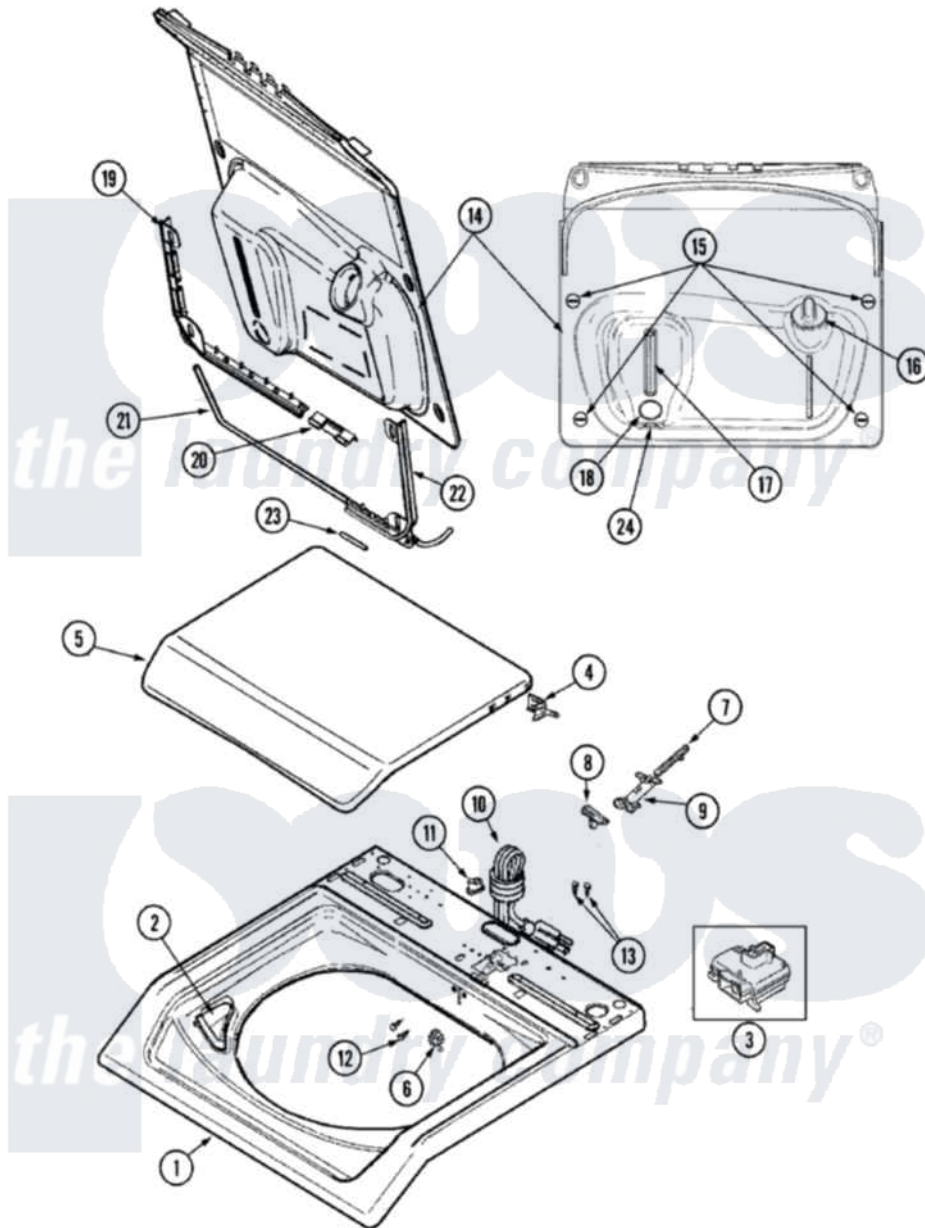

Maytag MAV9600EWQ 04 - TOP

Maytag Residential Maytag MAV9600EWQ Washer Parts Parts Diagram 04 - TOP
 Click on the part number to view part

Item	Original Part Number	Replaced By	Status	Part Description
1	22003469			Cover, Top
"	22003367	22004095		Hinge, Plastic
2	22002802	22002835		Cup, Bleach
3	22001967	12001908		Switch-Lid
4	22002752			Hinge Pin
5	22003412			Lid, Washer
6	22002753			Bushing, Hinge
7	22002754			Plunger
8	22002756	22003942		Lid Cam
9	22002757			Guide Tube
10	22003061	22003062		Cord, Power
11	33002053	211881		Grommet, Cord Part Not Used- Gas Models Only
12	2016090			Screw, Lid Switch To Bracket
13	Y705026	3370225		Screw
14	22002905	22003796		Dosing Lid Retro Fit Kit
"	22002773		Not Available	DOSING LID ASSY.

15	22002774		Lock, Twist
16	22002775	Not Available	CAP
17	22002776		Slider, Sight Glass
18	22002777		Plunger Valve Assembly
19	22002771		Retainer, Torsion Rod
20	22002772		Support, Ctr.
21	22002842		Torsion Rod
22	22002843	Not Available	RETAINER, TORSION ROD (RT)
23	22002844		Bearing, Torsion Rod
24	22002779		Retainer, Plunger Valve