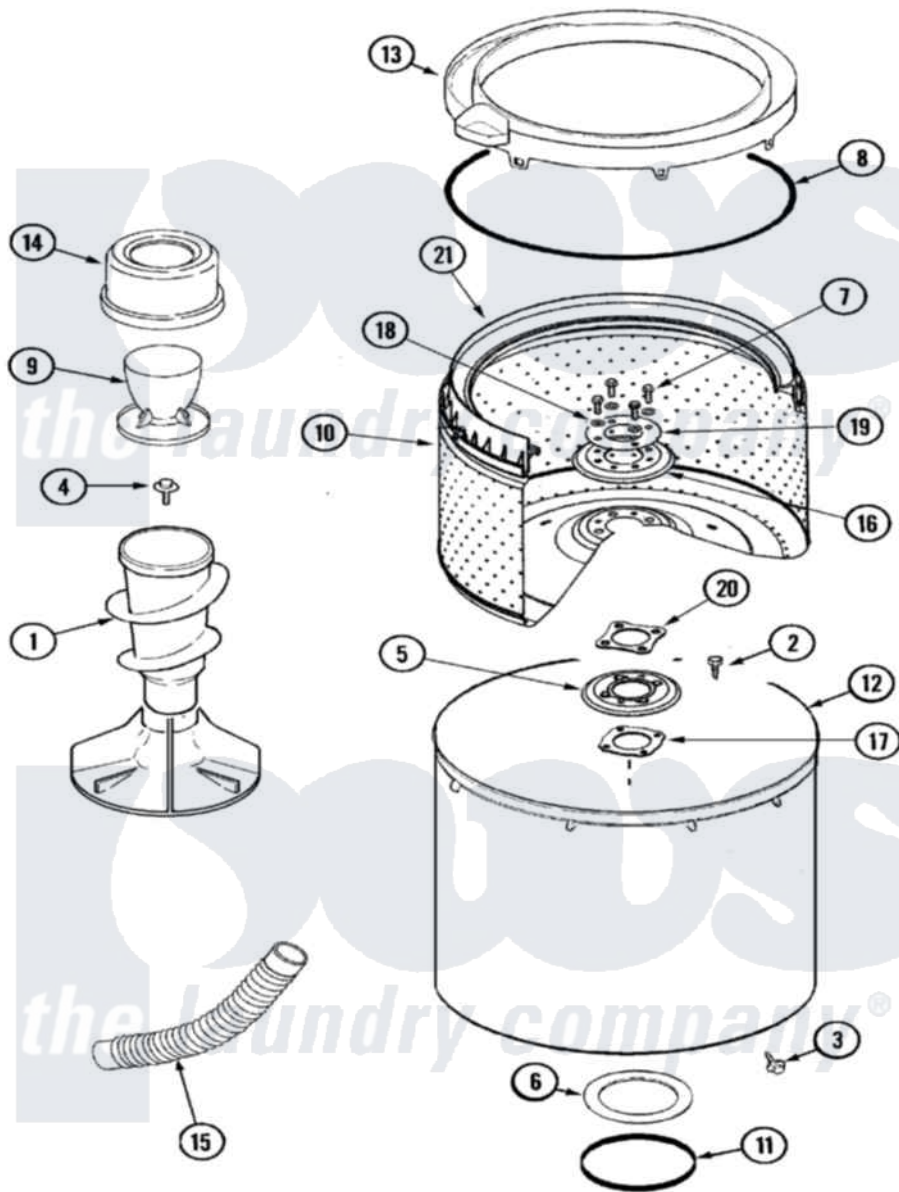

Maytag MAV9600EWQ 06 - TUB

Maytag [Residential Maytag MAV9600EWQ Washer Parts](#) Parts Diagram 06 - TUB
 Click on the part number to view part

Item	Original Part Number	Replaced By	Status	Part Description
1	22003518	22004042		Agitator/Auger Assembly
"	22004042			Agitator/Auger Assembly
"	22003383	22004042		Agitator/Auger Assembly
2	21001510	22002947		Bolt, Tub
3	25-7953	22002933		Screw
4	25-7948	W10309247		Screw
5	22003389	22003433		Ring, Insulating Bottom
6	35-3686			Gasket, Tub To Housing
7	22003647	3400504		Screw
8	35-2328			Seal, Tub Top
9	22004336	21001905		Dispenser, Fabric
10	22003459			Spinner, Stainless
11	35-2978			Seal, Tub/Housing
12	22002742			Tub Assembly
13	22002736	22004385		Tub Cover
14	22004336	21001905		Dispenser, Fabric

15	22003285		Hose, Tub To Pump
16	22003378		Ring, Top Insulating
17	22003434		Gasket, Hub/Bottom Isolator
18	22003430		Washer, Nylon
19	22003431		Washer, Stainless Steel Flat
20	22003432	22003595	Gasket, Isolator
21	22003368	22003459	Spinner, Stainless
22	22003458	22004398	Tub Block