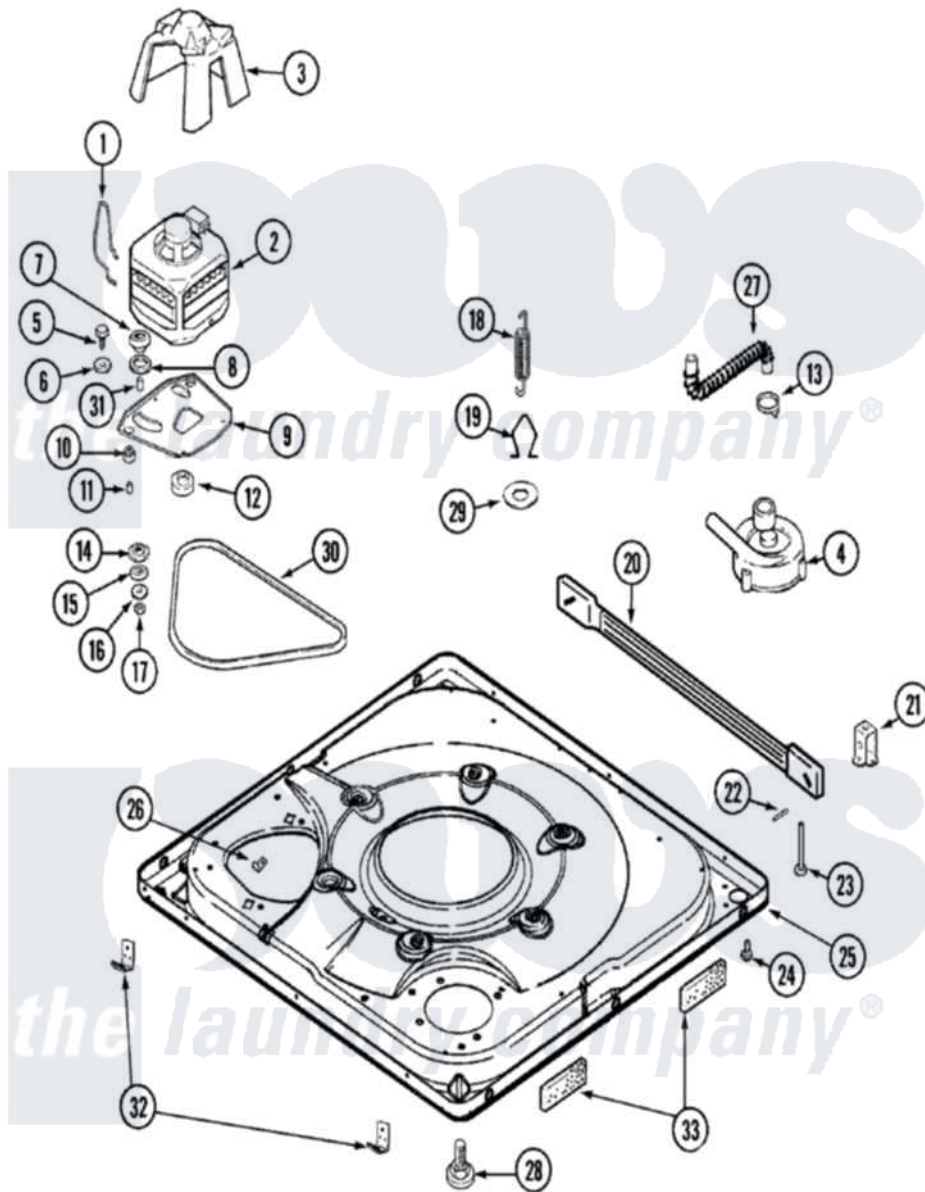

Maytag MAV9600EWW 01 - BASE

Maytag [Residential Maytag MAV9600EWW Washer Parts](#) Parts Diagram 01 - BASE
 Click on the part number to view part

Item	Original Part Number	Replaced By	Status	Part Description
1	22004376			Spring, Motor Pivot
2	21001506	21001950		MoTor, 2SP 1/2hp 120V/60Hz Hi-Tor
"	21001516	21001950		MoTor, 2SP 1/2hp 120V/60Hz Hi-Tor
"	22004297	21001950		MoTor, 2SP 1/2hp 120V/60Hz Hi-Tor
3	22002019			Screw, Wire Clip To Motor Cnt
"	22002721			Shield, Motor
4	21001906	35-6465		Pump Assem
"	22004055	8534097		Screw
"	21001873	35-6780		Pump-Water
"	22003438			Sleeve, Pump
5	25-7833	21001977		Screw
6	25-7834			Washer, Motor/Base Screw
7	33-9946			Isolator, Motor
8	35-3570			Washer, Motor Pivot

9	21001366	21001783	Plate And Screw Assembly
"	35-2065		Pad, Motor Plate
10	35-3646		Isolator, Motor Plate
"	22004348		Slide, Motor Pivot
11	25-7831		Spacer, Mounting
12	21001506	21001950	MoTor, 2SP 1/2hp 120V/60Hz Hi-Tor
13	22002853	285655	Clamp, Hose
14	35-3571		Slide, Motor Pivot
15	33-9967		Washer, Motor Isolator
16	25-7047		Washer, Flat
17	25-7325	Y707702	Locknut
18	21001598		Spring, Suspension
19	21001166		Hook, Suspension Spring
20	21001754	21001881	Bar, Stabilizer
21	35-2046		Bracket, Stabilizer
22	35-2052		Pin, Stabilizer
23	35-3020	22004469	Leg And Foot Self Stabalizing
24	33002190		SCrew, C BraCe, BraCket, Cabinet
25	22003390		Base
"	22002781		Pad, Sound Deflector
26	25-7845		Speednut, Motor
27	22003285		Hose, Tub To Pump
28	25001119		Foot And Pad Assembly
29	Y25-7951		Washer, Suspension Hook
30	22003483		Belt, Drive
31	25-7830		Spacer
32	22002239		Clip, Front Panel
"	22002966	692771	Nut, Idler Bracket To Base
"	33002190		SCrew, C BraCe, BraCket, Cabinet
33	22002782		Pad, Foam