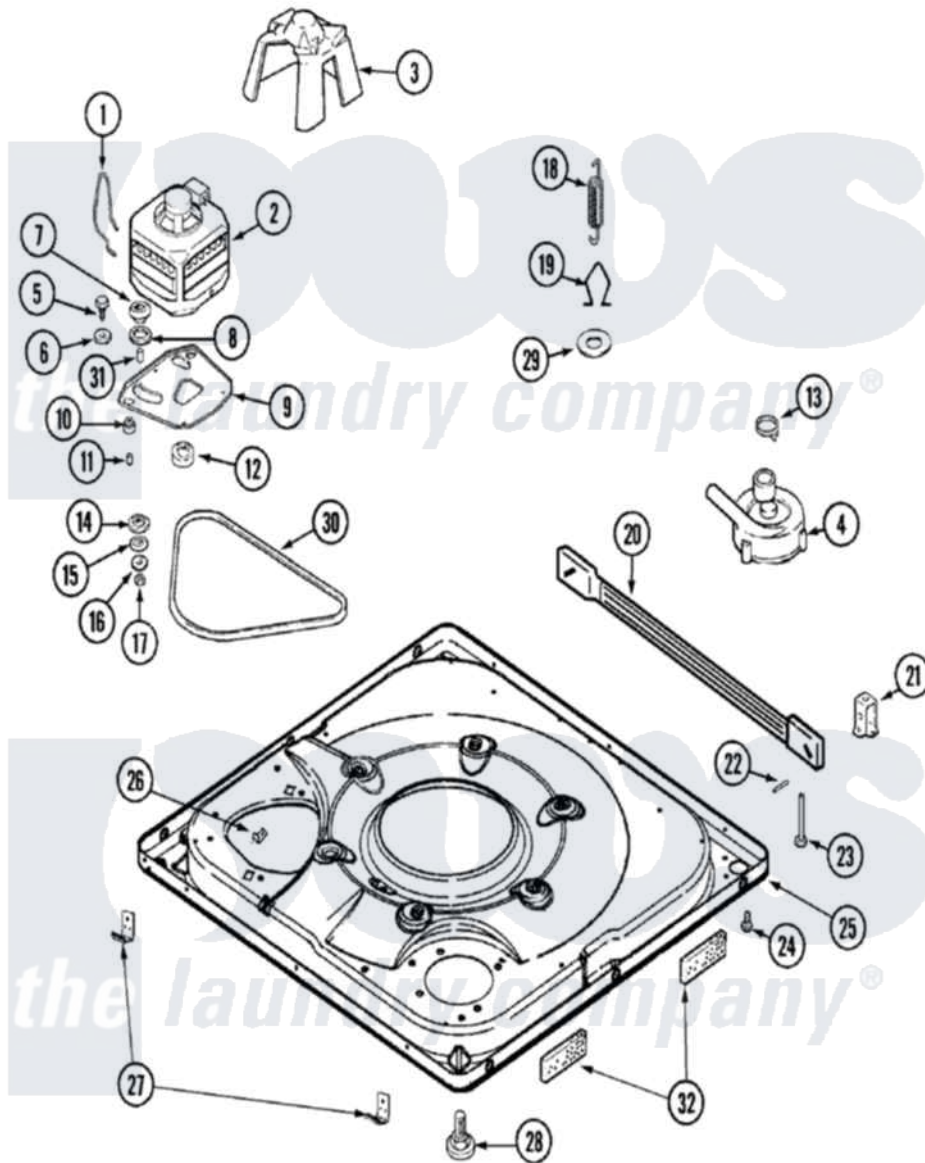

# Maytag MAV9657EWQ 01 - BASE

Maytag [Residential Maytag MAV9657EWQ Washer Parts](#) Parts Diagram 01 - BASE  
 Click on the part number to view part

Item	Original Part Number	Replaced By	Status	Part Description
1	<a href="#">22004376</a>			Spring, Motor Pivot
2	21001506	<a href="#">21001950</a>		MoTor, 2SP 1/2hp 120V/60Hz Hi-Tor
"	22004297	<a href="#">21001950</a>		MoTor, 2SP 1/2hp 120V/60Hz Hi-Tor
"	<a href="#">21001950</a>			MoTor, 2SP 1/2hp 120V/60Hz Hi-Tor
3	<a href="#">22002019</a>			Screw, Wire Clip To Motor Cnt
"	<a href="#">22002721</a>			Shield, Motor
4	22004055	<a href="#">8534097</a>		Screw
"	21001873	<a href="#">35-6780</a>		Pump-Water
"	<a href="#">22003438</a>			Sleeve, Pump
5	25-7833	<a href="#">21001977</a>		Screw
6	<a href="#">25-7834</a>			Washer, Motor/Base Screw
7	<a href="#">33-9946</a>			Isolator, Motor
8	<a href="#">35-3570</a>			Washer, Motor Pivot
9	<a href="#">35-2065</a>			Pad, Motor Plate