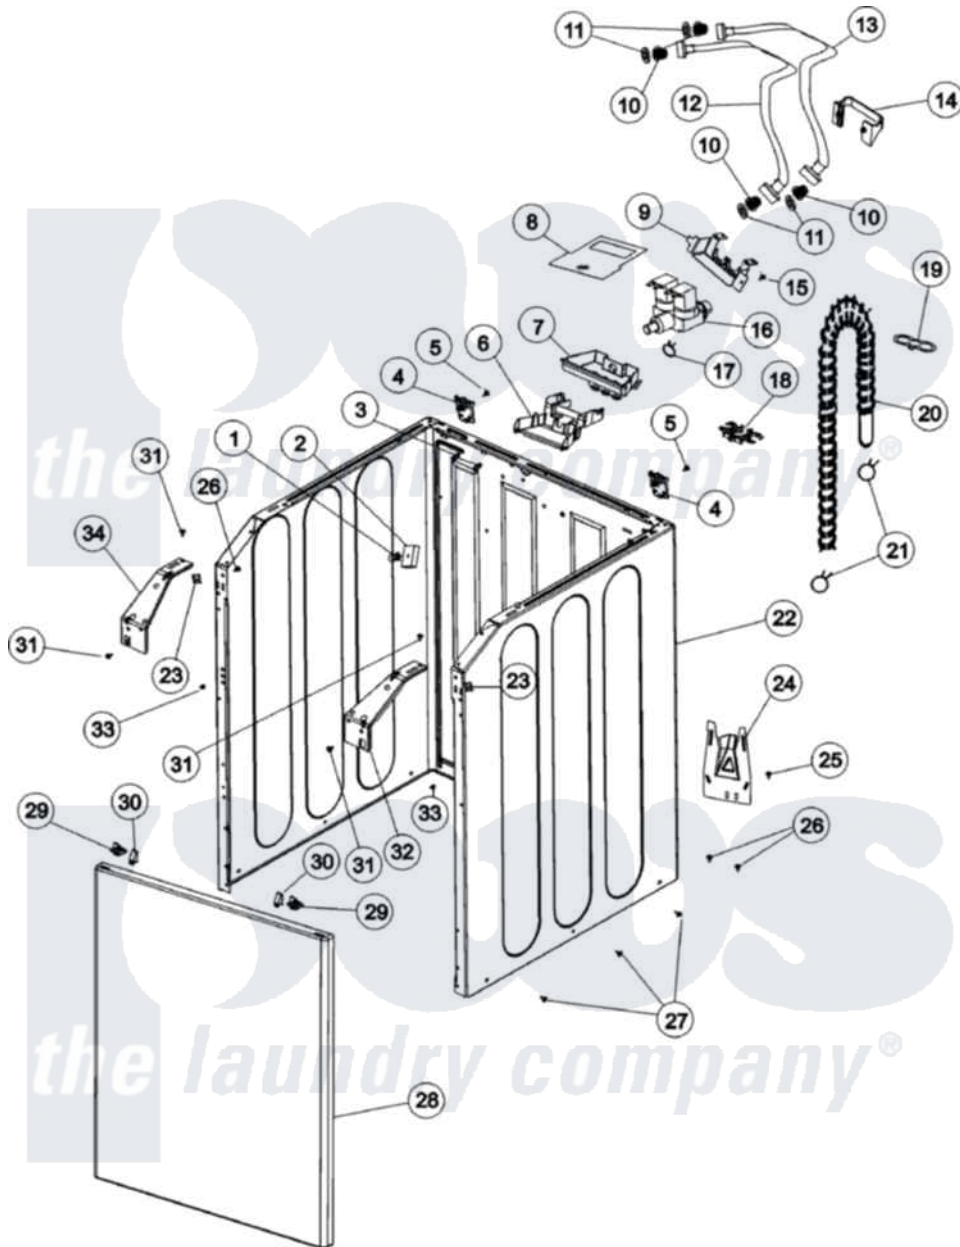

Maytag MAV9657EWQ 02 - CABINET

Maytag [Residential Maytag MAV9657EWQ Washer Parts](#) Parts Diagram 02 - CABINET
 Click on the part number to view part

Item	Original Part Number	Replaced By	Status	Part Description
1	22003086			Clip, Air Dome Hose
2	22003461		Not Available	PAD, PRESSURE SWITCH
3	22003298			Retainer, Wire
4	22004095			Hinge, Plastic
5	22001995			Screw Note: Screw, Tumbler Front And Shroud
6	22004053			Lower Injector, Flume
7	22004361		Not Available	UPPR INJECTOR/THERMOSTAT ASSY
8	22004251			Water Valve Shield
9	22003376			Bracket, Water Valve
10	22002960			Strainer, Washer Inlet
11	Y013783			Washer, Inlet Hose
12	21001316			Hose, Inlet
13	33-7891	89503		Hose-Inlet
14	22003429			Retainer, Fill Hose

15	22002300	9740848	Screw, Mixing Valve Mounting
16	22004333		Water Valve 60/40
17	22002838	285655	Clamp, Hose
18	22002765		Clip, Hose
19	22003814		Retainer, Drain Hose
20	22003410		Hose, Drain
21	22003596	285655	Clamp, Hose
22	22003554		Cabinet Assembly
23	213280	204439	Screw And Fstner Assembly
24	22002704		Cover, Drain Hose
25	Y313561		Screw----NA
26	33002190		SCrew, C BraCe, BraCket, Cabinet
27	22003409	213007	Xfor Cabinet See Cabinet, Back
28	Y22002738		Panel, Front
29	22002013		Stop, Shipping
30	25-7220		Clip, Cabinet Top
31	22003735		Screw, No.10-16 x 1/2 Ab Truss
32	22002839		Brace, Cabinet
33	22002965	Y12001702	Kit- Plast
34	22002840		Brace, Cabinet