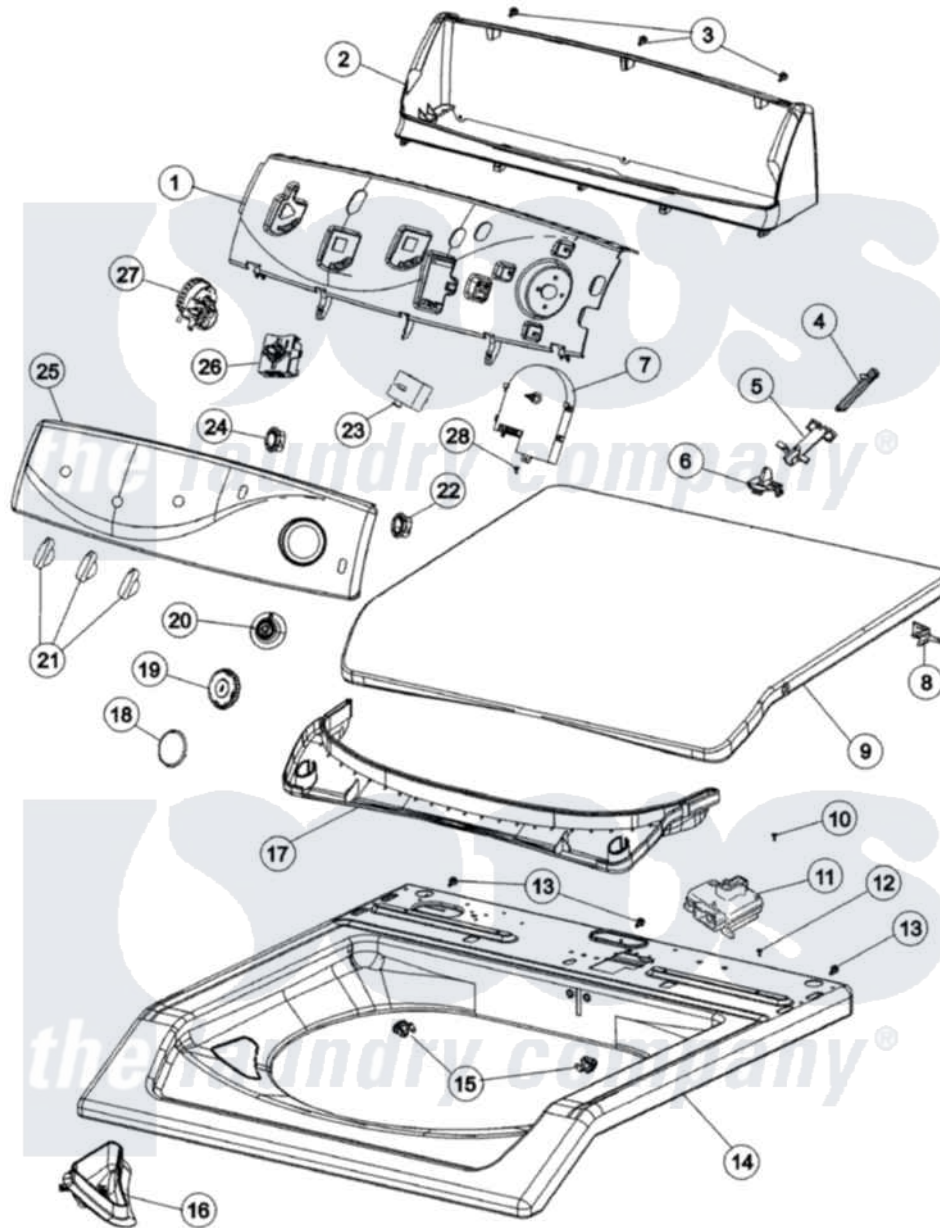

# Maytag MAV9657EWQ 03 - CONTROL PANEL & TOP

Maytag [Residential Maytag MAV9657EWQ Washer Parts](#) Parts Diagram 03 - CONTROL PANEL & TOP  
 Click on the part number to view part

Item	Original Part Number	Replaced By	Status	Part Description
1	<a href="#">22003955</a>			Switch Support
2	<a href="#">22003975</a>			Console Housing
3	22003938	<a href="#">8534058</a>		Screw
4	<a href="#">22002754</a>			Plunger
5	<a href="#">22002757</a>			Guide Tube
6	<a href="#">22003942</a>			Lid Cam
7	<a href="#">22004073</a>			Timer
8	<a href="#">22002752</a>			Hinge Pin
9	<a href="#">22004064</a>			Lid As Pack Phase Iii
10	<a href="#">2016090</a>			Screw, Lid Switch To Bracket
11	<a href="#">22003804</a>			Lid Switch
12	22003817	<a href="#">3370225</a>		Screw
13	22003938	<a href="#">8534058</a>		Screw
14	<a href="#">22003469</a>			Cover, Top
15	<a href="#">22002753</a>			Bushing, Hinge
16	22002802	<a href="#">22002835</a>		Cup, Bleach

"	<a href="#">22004381</a>		Bleach Cup
"	<a href="#">22004382</a>		Bleach Cup
17	<a href="#">22002766</a>		Condensate Seal
18	<a href="#">22003990</a>		Timer Cap
19	<a href="#">22003952</a>		Knob, Timer
20	22004166	Not Available	TIMER DIAL SKIRT (BSQ)
21	22003988	<a href="#">22003987</a>	Control Knob White
22	<a href="#">22003982</a>		Switch, Momentary Rocker
23	<a href="#">22004201</a>		Switch, Speed-7 Position Rotary
24	<a href="#">22003978</a>		Switch, Rocker
25	<a href="#">22004344</a>		Facia/Control Panel
26	<a href="#">22004337</a>		Temp Switch, 4 Pos. Rotary
27	<a href="#">22004072</a>		Infinite Pressure Switch
28	33001855	<a href="#">33002917</a>	Screw, No.10-16