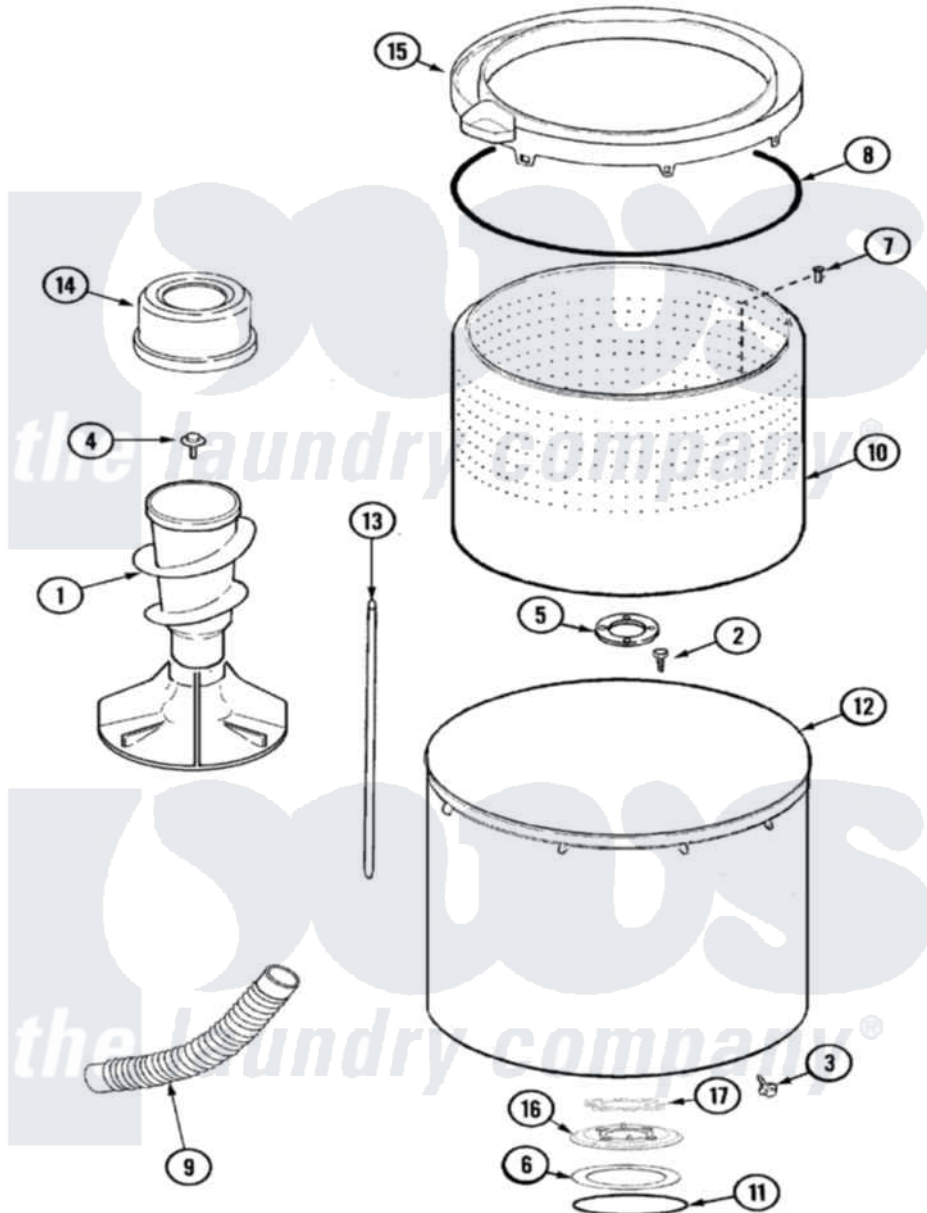

Maytag MAV9657EWQ 06 - TUB

Maytag [Residential Maytag MAV9657EWQ Washer Parts](#) Parts Diagram 06 - TUB
 Click on the part number to view part

Item	Original Part Number	Replaced By	Status	Part Description
1	22004043			Agitator/Auger Assembly
2	21001510	22002947		Bolt, Tub
3	22002933			Screw
4	25-7948	W10309247		Screw
5	22003434			Gasket, Hub/Bottom Isolator
6	35-3686			Gasket, Tub To Housing
7	22003647	3400504		Screw
8	35-2328			Seal, Tub Top
9	22003285			Hose, Tub To Pump
10	22004240	22003459		Spinner, Stainless
"	22003368	22003459		Spinner, Stainless
"	22003431			Washer, Stainless Steel Flat
11	35-3685			Gasket, Basket To Centerpost
12	22002742			Tub Assembly
13	22003237	22003422		Hose, Air Dome
14	22003985			Softener Dispenser Assembly

15	22004184	22004385	Tub Cover
"	12002452		Tub Cover/Bleach Cup Kit
16	22003433		Ring, Insulating Bottom
17	22003595		Gasket, Isolator
18	22003458	22004398	Tub Block