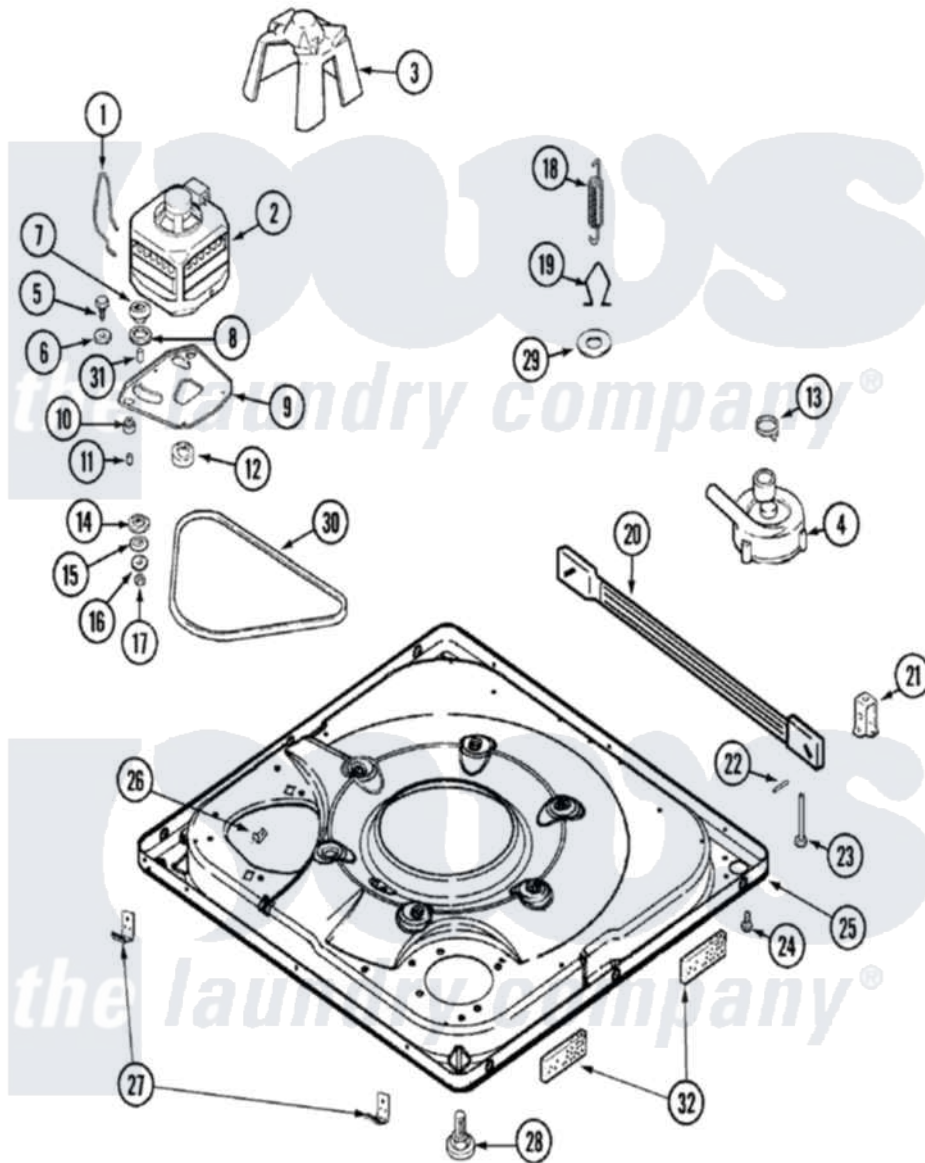

Maytag MAV9750AWQ 01 - BASE

Maytag [Residential Maytag MAV9750AWQ Washer Parts](#) Parts Diagram 01 - BASE
 Click on the part number to view part

Item	Original Part Number	Replaced By	Status	Part Description
1	22004376			Spring, Motor Pivot
2	21001506	21001950		MoTor, 2SP 1/2hp 120V/60Hz Hi-Tor
"	22004297	21001950		MoTor, 2SP 1/2hp 120V/60Hz Hi-Tor
"	21001750	21001950		MoTor, 2SP 1/2hp 120V/60Hz Hi-Tor
3	22002019			Screw, Wire Clip To Motor Cnt
"	22002721			Shield, Motor
4	22004055	8534097		Screw
"	21001873	35-6780		Pump-Water
"	22003438			Sleeve, Pump
5	25-7833	21001977		Screw
6	25-7834			Washer, Motor/Base Screw
7	33-9946			Isolator, Motor
8	35-3570			Washer, Motor Pivot
9	35-2065			Pad, Motor Plate

"	21001366	21001783	Plate And Screw Assembly
"	22003817	3370225	Screw
10	22004348		Slide, Motor Pivot
"	35-3646		Isolator, Motor Plate
"	35-3571		Slide, Motor Pivot
11	25-7831		Spacer, Mounting
12	33-9946		Isolator, Motor
13	22002853	285655	Clamp, Hose
14	35-3571		Slide, Motor Pivot
15	33-9967		Washer, Motor Isolator
16	25-7047		Washer, Flat
17	25-7325	Y707702	Locknut
18	21001598		Spring, Suspension
19	21001166		Hook, Suspension Spring
20	21001754	21001881	Bar, Stabilizer
21	35-2046		Bracket, Stabilizer
22	35-2052		Pin, Stabilizer
23	35-3020	22004469	Leg And Foot Self Stabalizing
24	33002190		SCrew, C BraCe, BraCket, Cabinet
25	22003390		Base
"	22003817	3370225	Screw
26	25-7845		Speednut, Motor
27	33002190		SCrew, C BraCe, BraCket, Cabinet
"	22004045		Clip, Lower Front Panel
"	22002239		Clip, Front Panel
28	25001119		Foot And Pad Assembly
29	Y25-7951		Washer, Suspension Hook
30	22003483		Belt, Drive
31	25-7830		Spacer
32	22002782		Pad, Foam