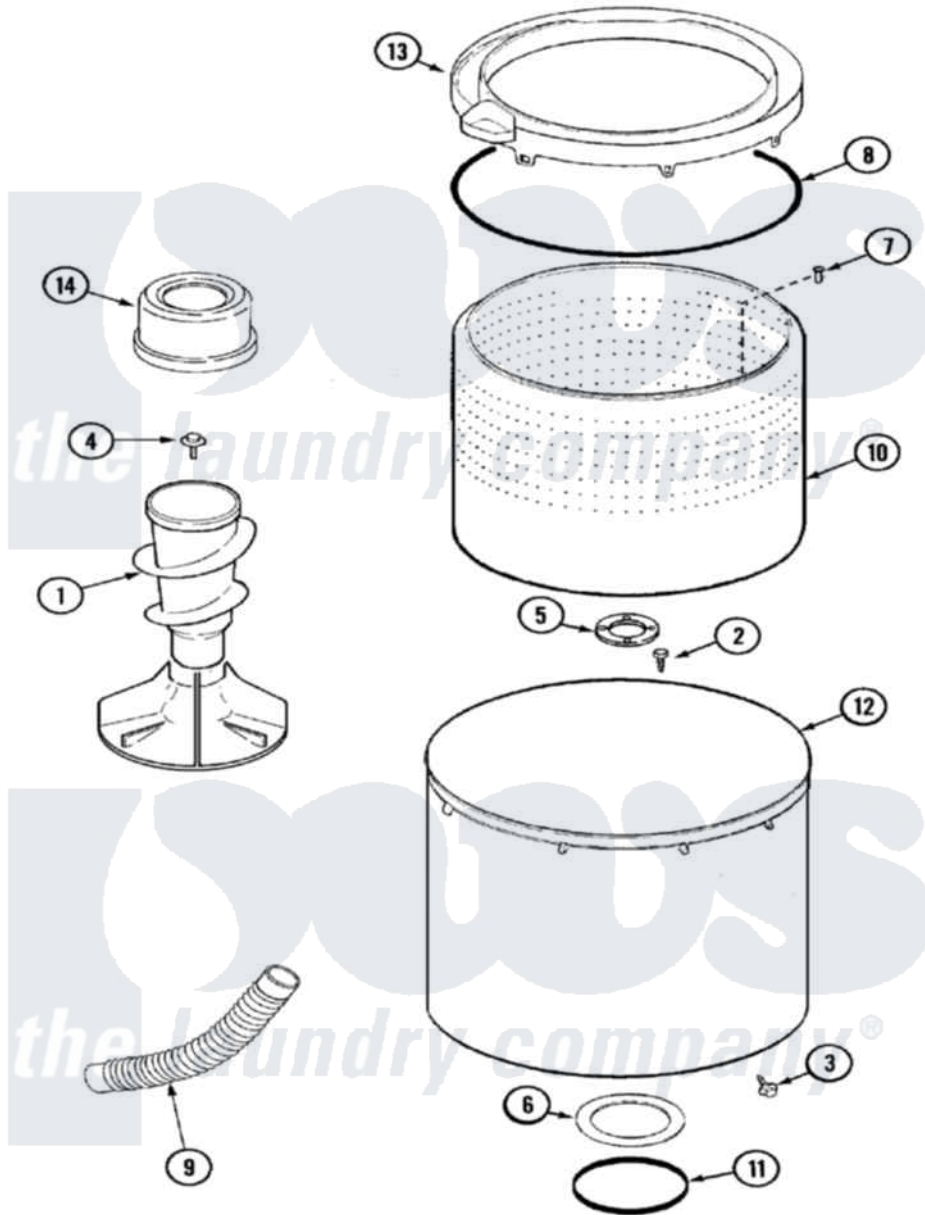

Maytag MAV9750AWQ 07 - TUB

Maytag Residential Maytag MAV9750AWQ Washer Parts Parts Diagram 07 - TUB
 Click on the part number to view part

Item	Original Part Number	Replaced By	Status	Part Description
1	22004043			Agitator/Auger Assembly
2	21001510	22002947		Bolt, Tub
3	22002933			Screw
4	25-7948	W10309247		Screw
5	22003434			Gasket, Hub/Bottom Isolator
6	22004378			Gasket-Outer Tub To Housing
7	22003647	3400504		Screw
8	35-2328			Seal, Tub Top
9	22003285			Hose, Tub To Pump
10	22003378			Ring, Top Insulating
"	22003430			Washer, Nylon
"	22003459			Spinner, Stainless
"	22003595			Gasket, Isolator
"	22003647	3400504		Screw
"	22004240	22003459		Spinner, Stainless
11	35-2978			Seal, Tub/Housing

12	22003237	22003422	Hose, Air Dome
"	22002742		Tub Assembly
13	12002452		Tub Cover/Bleach Cup Kit
"	22004241	Not Available	TOP, SPINNER ASSY AS PK
"	22003498	Not Available	TOP SPINNER ASSEMBLY (AS-PACK)
14	22003985		Softener Dispenser Assembly
15	22003458	22004398	Tub Block