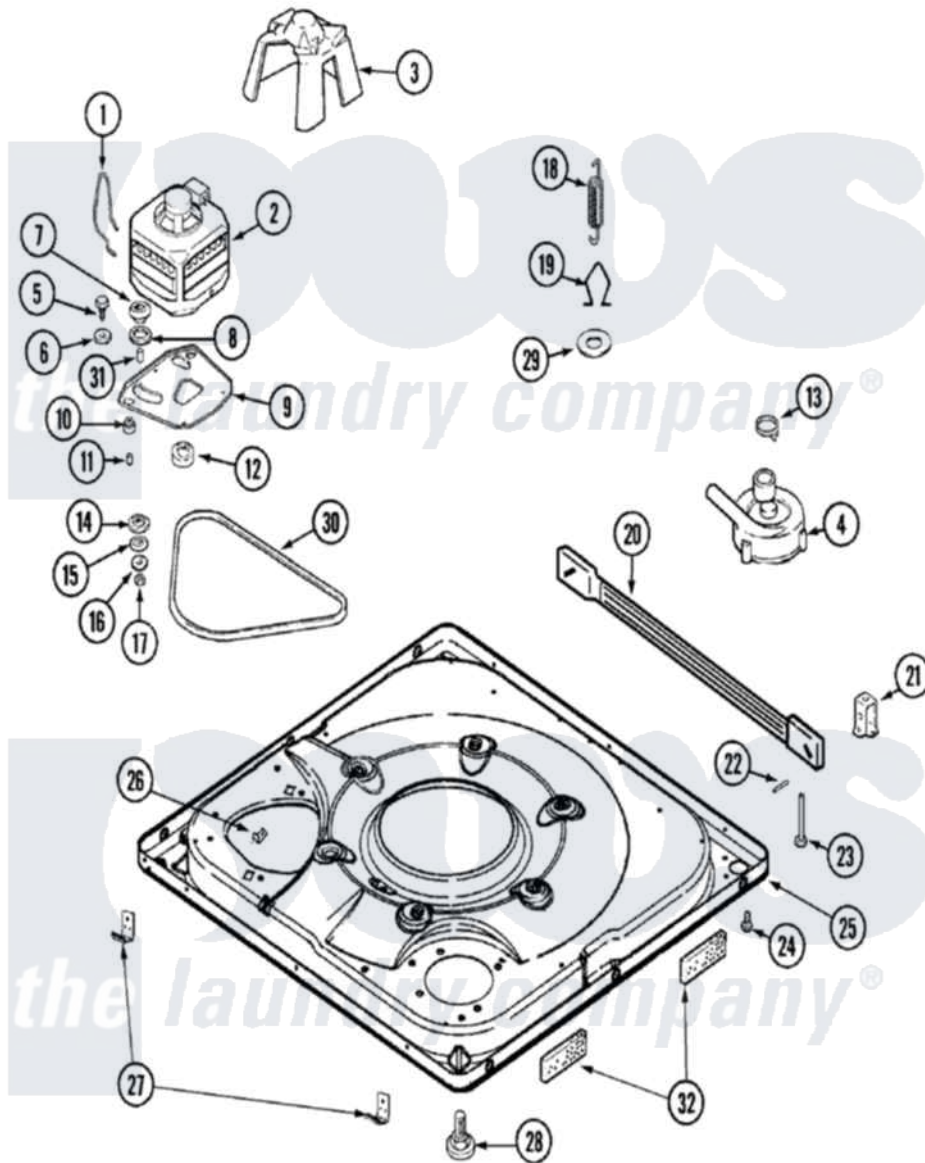

Maytag MAV9750AWW 01 - BASE

Maytag [Residential Maytag MAV9750AWW Washer Parts](#) Parts Diagram 01 - BASE
 Click on the part number to view part

Item	Original Part Number	Replaced By	Status	Part Description
1	22004376			Spring, Motor Pivot
2	21001506	21001950		MoTor, 2SP 1/2hp 120V/60Hz Hi-Tor
"	22004297	21001950		MoTor, 2SP 1/2hp 120V/60Hz Hi-Tor
"	21001750	21001950		MoTor, 2SP 1/2hp 120V/60Hz Hi-Tor
3	22002019			Screw, Wire Clip To Motor Cnt
"	22002721			Shield, Motor
4	22004055	8534097		Screw
"	21001873	35-6780		Pump-Water
"	22003438			Sleeve, Pump
5	25-7833	21001977		Screw
6	25-7834			Washer, Motor/Base Screw
7	33-9946			Isolator, Motor
8	35-3570			Washer, Motor Pivot
9	35-2065			Pad, Motor Plate

"	21001366	21001783	Plate And Screw Assembly
"	22003817	3370225	Screw
10	22004348		Slide, Motor Pivot
"	35-3646		Isolator, Motor Plate
"	35-3571		Slide, Motor Pivot
11	25-7831		Spacer, Mounting
12	33-9946		Isolator, Motor
13	22002853	285655	Clamp, Hose
14	35-3571		Slide, Motor Pivot
15	33-9967		Washer, Motor Isolator
16	25-7047		Washer, Flat
17	25-7325	Y707702	Locknut
18	21001598		Spring, Suspension
19	21001166		Hook, Suspension Spring
20	21001754	21001881	Bar, Stabilizer
21	35-2046		Bracket, Stabilizer
22	35-2052		Pin, Stabilizer
23	35-3020	22004469	Leg And Foot Self Stabalizing
24	33002190		SCrew, C BraCe, BraCket, Cabinet
25	22003390		Base
"	22003817	3370225	Screw
26	25-7845		Speednut, Motor
27	33002190		SCrew, C BraCe, BraCket, Cabinet
"	22004045		Clip, Lower Front Panel
"	22002239		Clip, Front Panel
28	25001119		Foot And Pad Assembly
29	Y25-7951		Washer, Suspension Hook
30	22003483		Belt, Drive
31	25-7830		Spacer
32	22002782		Pad, Foam