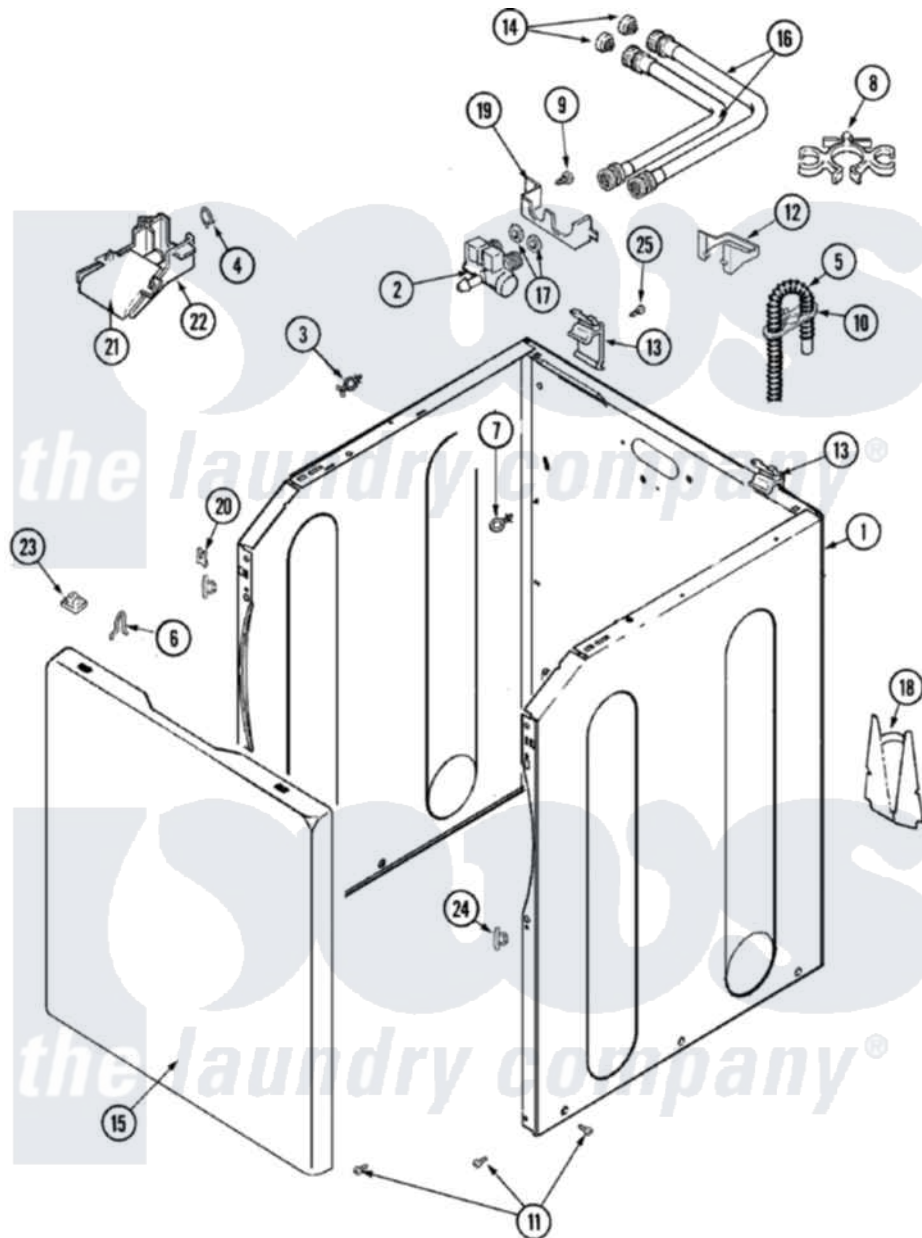

Maytag MAV9750AWW 02 - CABINET

Maytag [Residential Maytag MAV9750AWW Washer Parts](#) Parts Diagram 02 - CABINET

[Click on the part number to view part](#)

Item	Original Part Number	Replaced By	Status	Part Description
1	33002190			SCrew, C BraCe, BraCket, Cabinet
"	22002839			Brace, Cabinet
"	22002840			Brace, Cabinet
"	22003553			Cabinet Assembly
2	22004191	22004333		Water Valve 60/40
"	22003384			Valve, Water
3	22002852	22003298		Retainer, Wire
4	22002838	285655		Clamp, Hose
5	12001586	76660		Break-Sphn
"	22003410			Hose, Drain
"	22003596	285655		Clamp, Hose
6	25-7220			Clip, Cabinet Top
7	22003086			Clip, Air Dome Hose
8	22002765			Clip, Hose
9	33002190			SCrew, C BraCe, BraCket, Cabinet

10	22003814		Retainer, Drain Hose
11	22003409	213007	Xfor Cabinet See Cabinet, Back
12	22003429		Retainer, Fill Hose
13	22003367	22004095	Hinge, Plastic
14	200961	12001413	Strainer And Washer Kit
15	22003511		Insulation
"	22002737		Panel, Front
16	35-3401		Inlet Hose Assembly
"	33-7891	89503	Hose-Inlet
17	Y013783		Washer, Inlet Hose
18	22002704		Cover, Drain Hose
"	33002190		SCrew, C BraCe, BraCket, Cabinet
19	22003376		Bracket, Water Valve
20	22002748	204439	Screw And Fstner Assembly
21	22004053		Lower Injector, Flume
22	22003995		Upper Injector Assembly W/Thermost
23	22002013		Stop, Shipping
24	22002965	Y12001702	Kit- Plast
25	22001995		Screw Note: Screw, Tumbler Front And Shroud
26	33002388		Washer
"	22002960		Strainer, Washer Inlet
"	33001245		Screw---NA
"	Y013783		Washer, Inlet Hose
"	35-2890	8539404	Tie-Wire