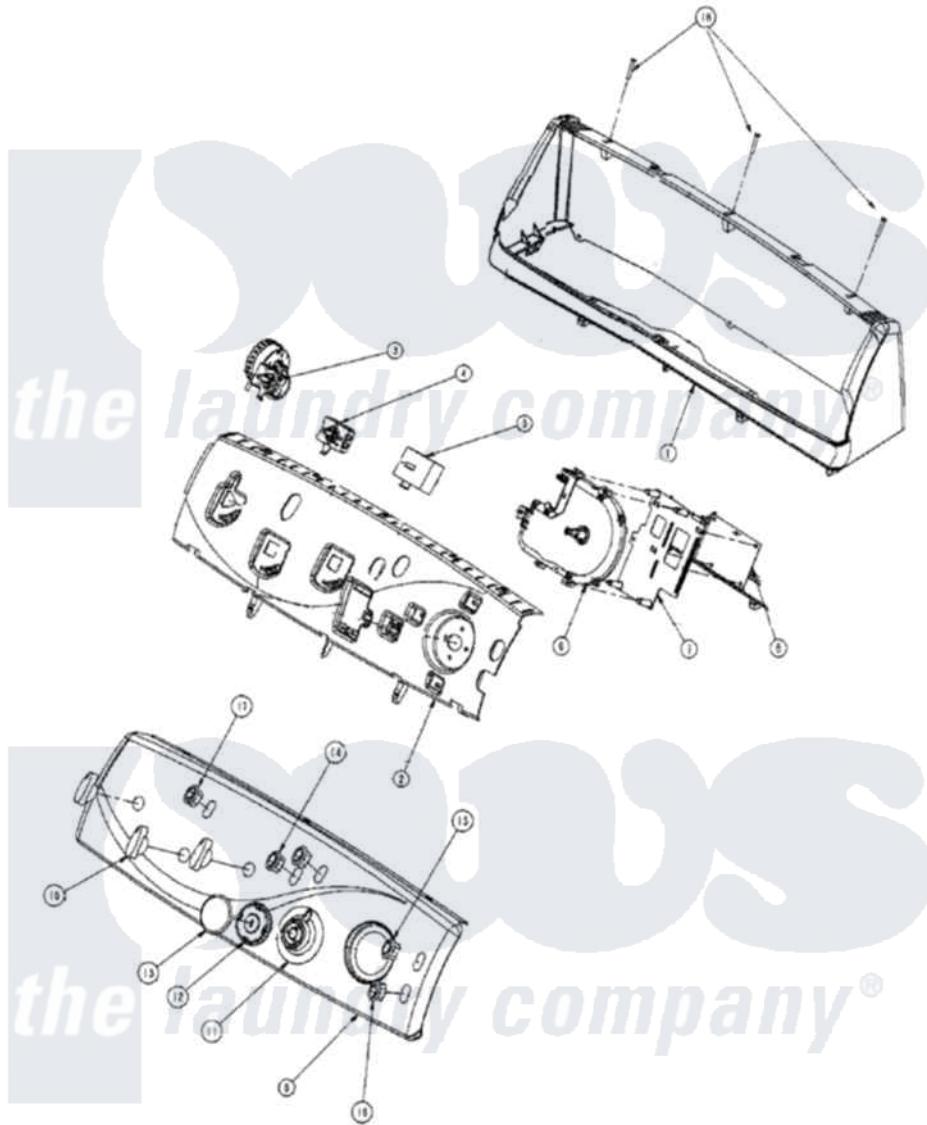

# Maytag MAV9750AWW 03 - CONTROL PANEL

Maytag Residential Maytag MAV9750AWW Washer Parts Parts Diagram 03 - CONTROL PANEL  
 Click on the part number to view part

Item	Original Part Number	Replaced By	Status	Part Description
1	22003960		Not Available	CONSOLE HOUSING (WHT)
2	<a href="#">22003955</a>			Switch Support
3	<a href="#">22004200</a>			Pressure Switch, Infinite
"	22003964	<a href="#">22004200</a>		Pressure Switch, Infinite
4	<a href="#">22003998</a>			4 Position Atc Temp Switch
5	<a href="#">22003994</a>			6 Pos. Rotary Speed Switch
6	<a href="#">33002917</a>			Screw, No.10-16
"	<a href="#">22004010</a>			Timer
"	<a href="#">22004309</a>			Timer
7	<a href="#">22003983</a>			Act Timer Bracket
8	22003991		Not Available	WASHER CHIME BOARD
9	<a href="#">22003971</a>			Facia, Control Panel
10	<a href="#">22003987</a>			Control Knob White
"	22004050		Not Available	ENG. TOL. COMPENSATOR (SPACER)
11	22003953	<a href="#">22004165</a>		Timer Dial Skirt
12	<a href="#">22003993</a>			Timer Knob

13	<a href="#">22003989</a>		Timer Cap White
14	22003977	<a href="#">74010226</a>	Switch, Rocker W/Shield
15	<a href="#">22003979</a>		Rocker Swtich 3 Position
16	<a href="#">22003981</a>		Switch, Momentary Rocker
17	<a href="#">22003986</a>		Rocker Switch On/Off
18	22003938	<a href="#">8534058</a>	Screw