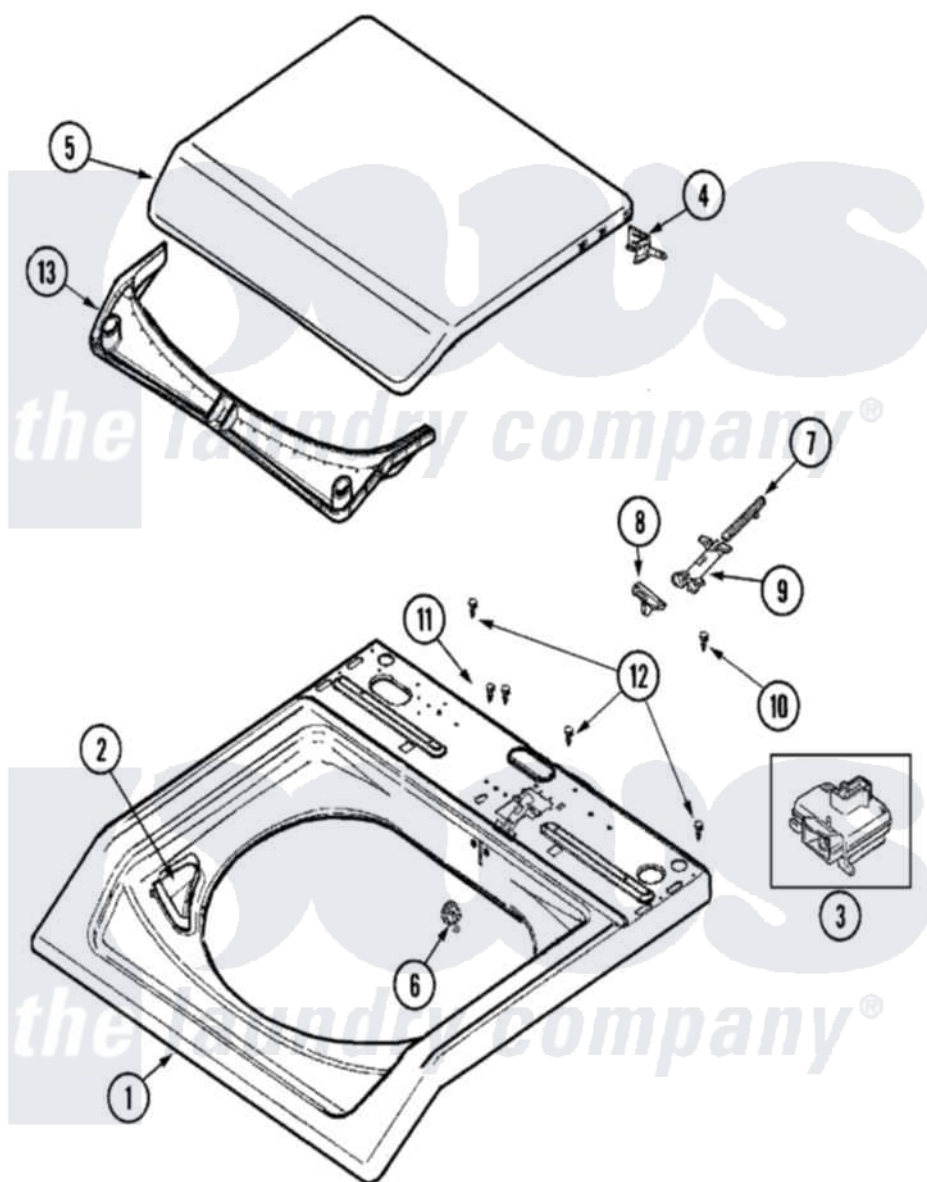

# Maytag MAV9750AWW 05 - TOP

Maytag [Residential Maytag MAV9750AWW Washer Parts](#) Parts Diagram 05 - TOP  
 Click on the part number to view part

Item	Original Part Number	Replaced By	Status	Part Description
1	<a href="#">22003468</a>			Cover, Top
2	<a href="#">22004382</a>			Bleach Cup
"	<a href="#">22004381</a>			Bleach Cup
"	<a href="#">22002835</a>			Cup, Bleach
3	<a href="#">22003804</a>			Lid Switch
4	<a href="#">22002751</a>			Hinge Pin
5	<a href="#">22004063</a>			Lid As Pack Phase Iii
6	<a href="#">22002753</a>			Bushing, Hinge
7	<a href="#">22002754</a>			Plunger
8	<a href="#">22003941</a>			Lid Cam
9	<a href="#">22002757</a>			Guide Tube
10	<a href="#">2016090</a>			Screw, Lid Switch To Bracket
11	22003217	<a href="#">3370225</a>		Screw
12	Y22002339	<a href="#">8534058</a>		Screw
13	<a href="#">22002967</a>			Condensate Seal