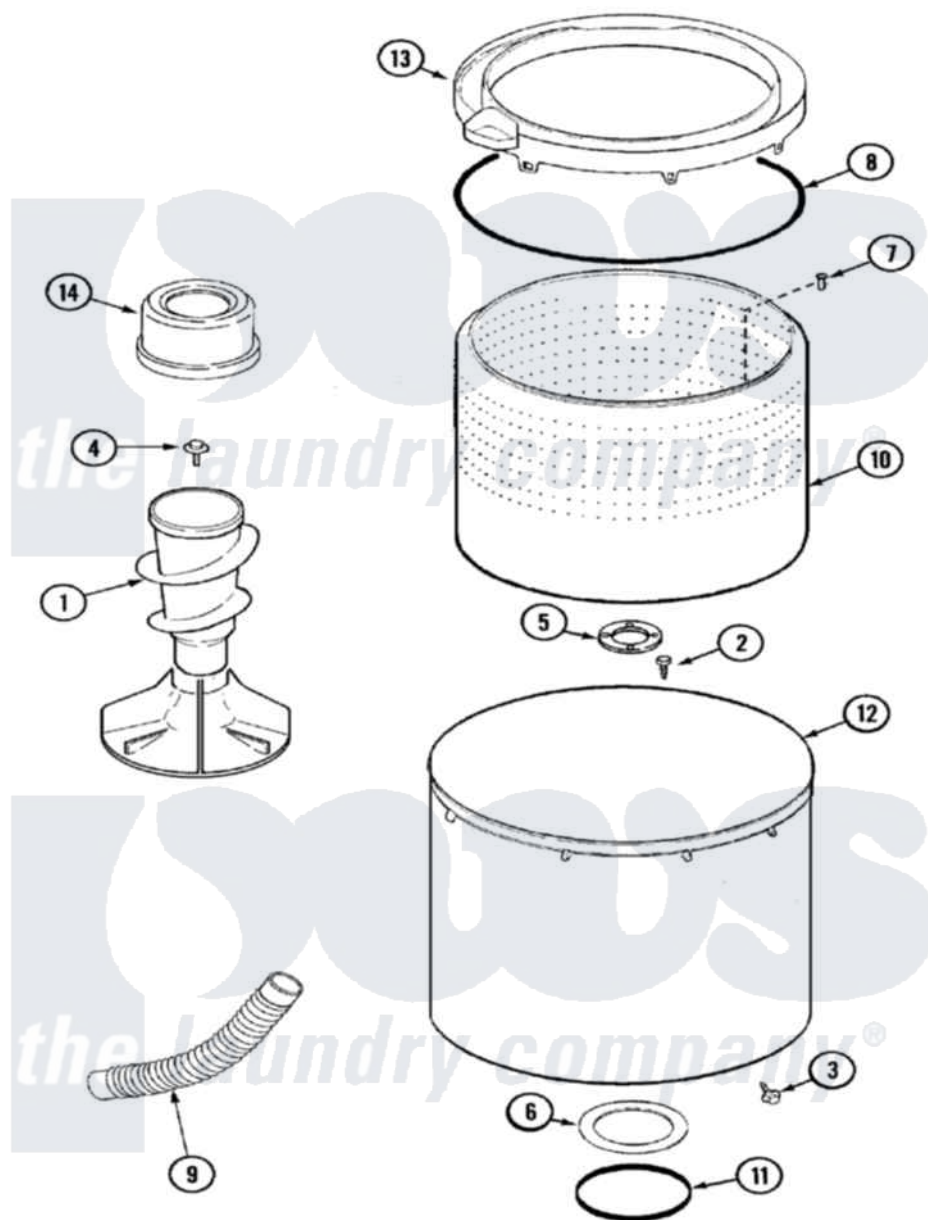

Maytag MAV9750AWW 07 - TUB

Maytag [Residential Maytag MAV9750AWW Washer Parts](#) Parts Diagram 07 - TUB
 Click on the part number to view part

Item	Original Part Number	Replaced By	Status	Part Description
1	22004043			Agitator/Auger Assembly
2	21001510	22002947		Bolt, Tub
3	22002933			Screw
4	25-7948	W10309247		Screw
5	22003434			Gasket, Hub/Bottom Isolator
6	22004378			Gasket-Outer Tub To Housing
7	22003647	3400504		Screw
8	35-2328			Seal, Tub Top
9	22003285			Hose, Tub To Pump
10	22003378			Ring, Top Insulating
"	22003430			Washer, Nylon
"	22003459			Spinner, Stainless
"	22003595			Gasket, Isolator
"	22003647	3400504		Screw
"	22004240	22003459		Spinner, Stainless
11	35-2978			Seal, Tub/Housing

12	22003237	22003422	Hose, Air Dome
"	22002742		Tub Assembly
13	12002452		Tub Cover/Bleach Cup Kit
"	22004241	Not Available	TOP, SPINNER ASSY AS PK
"	22003498	Not Available	TOP SPINNER ASSEMBLY (AS-PACK)
14	22003985		Softener Dispenser Assembly
15	22003458	22004398	Tub Block