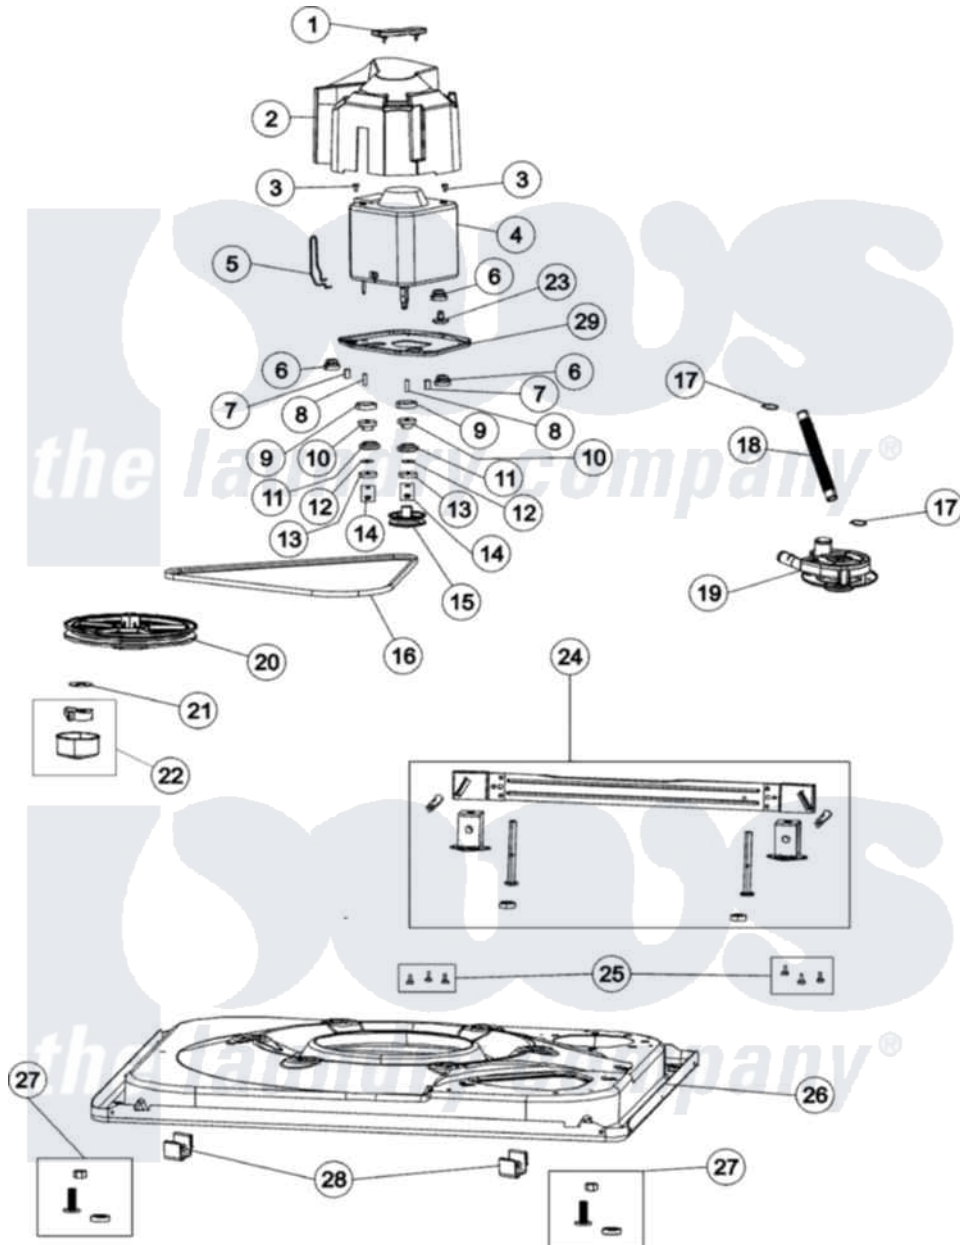

Maytag MAVT236AWW 01 - BASE & MOTOR

Maytag [Residential Maytag MAVT236AWW Washer Parts](#) Parts Diagram 01 - BASE & MOTOR
 Click on the part number to view part

Item	Original Part Number	Replaced By	Status	Part Description
1	35-2065			Pad, Motor Plate
2	22002721			Shield, Motor
3	25-7733	681414		Screw, 10AB X 1/2
4	21001950			MoTor, 2SP 1/2hp 120V/60Hz Hi-Tor
5	21001110	22004376		Spring, Motor Pivot
6	35-3646			Isolator, Motor Plate
7	25-7831			Spacer, Mounting
8	25-7830			Spacer
9	35-3570			Washer, Motor Pivot
10	33-9946			Isolator, Motor
11	35-3571			Slide, Motor Pivot
12	25-7047			Washer, Flat
13	33-9967			Washer, Motor Isolator
14	21002009	Y707702		Locknut
15	22004297	21001950		MoTor, 2SP 1/2hp 120V/60Hz Hi-Tor

16	21352320		Belt, Drive
17	25-6068	285655	Clamp, Hose
18	21001915		Hose, Tub To Pump
19	21001873	35-6780	Pump-Water
20	21001733	12002213	Thrust Bearing Kit
21	35-2132		Washer, 1.25ODX.530IDX.032
22	12002213		Thrust Bearing Kit
23	21001486		Foot Slide, Isolator
24	21002221		Stabilizer Bar Kit
25	25-7828	489483	Screw 10-32 X 1/2
26	21001893	12002701	Base Kit
27	25001119		Foot And Pad Assembly
28	53-0120		Clip, Front Panel
29	21001366	21001783	Plate And Screw Assembly