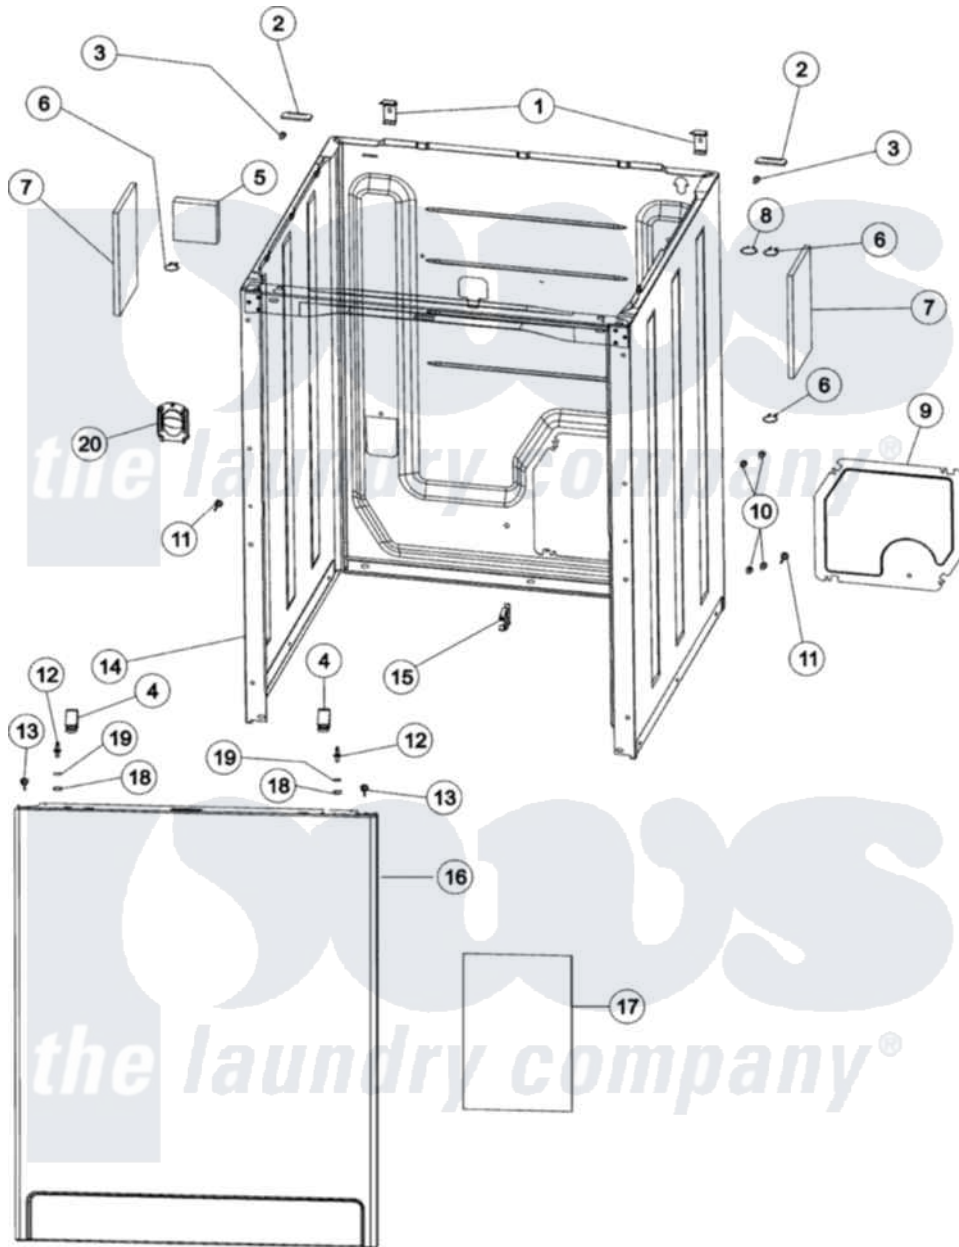

Maytag MAVT236AWW 02 - CABINET & FRONT PANEL

Maytag Residential Maytag MAVT236AWW Washer Parts Parts Diagram 02 - CABINET & FRONT PANEL
 Click on the part number to view part

Item	Original Part Number	Replaced By	Status	Part Description
1	35-2846			Hinge, Cabinet Top
2	35-4128			Pad, Hinge
3	25-7732	681414		Screw, 10AB X 1/2
4	25-7220			Clip, Cabinet Top
5	35-0706		Not Available	PAD, FOAM
6	31001320	16515		Clip
7	21002011			Pad, Cabinet
8	25-7430			Clip, Wiring Harness
9	21001527			Shield, Rear
10	25-7733	681414		Screw, 10AB X 1/2
11	21001829			Post, Locating
12	53-0643			Pin, Locator
"	21001874			Outlet, Drain Hose
13	25-7732	681414		Screw, 10AB X 1/2
14	21001871			Cabinet
15	22002765			Clip, Hose

16	35-2084	Panel, Front
17	21001281	Damper, Sound Pad
18	25-0224	3400029 Nut, Adapter Plate
19	35-4129	Bumper, Cabinet
20	21001874	Outlet, Drain Hose