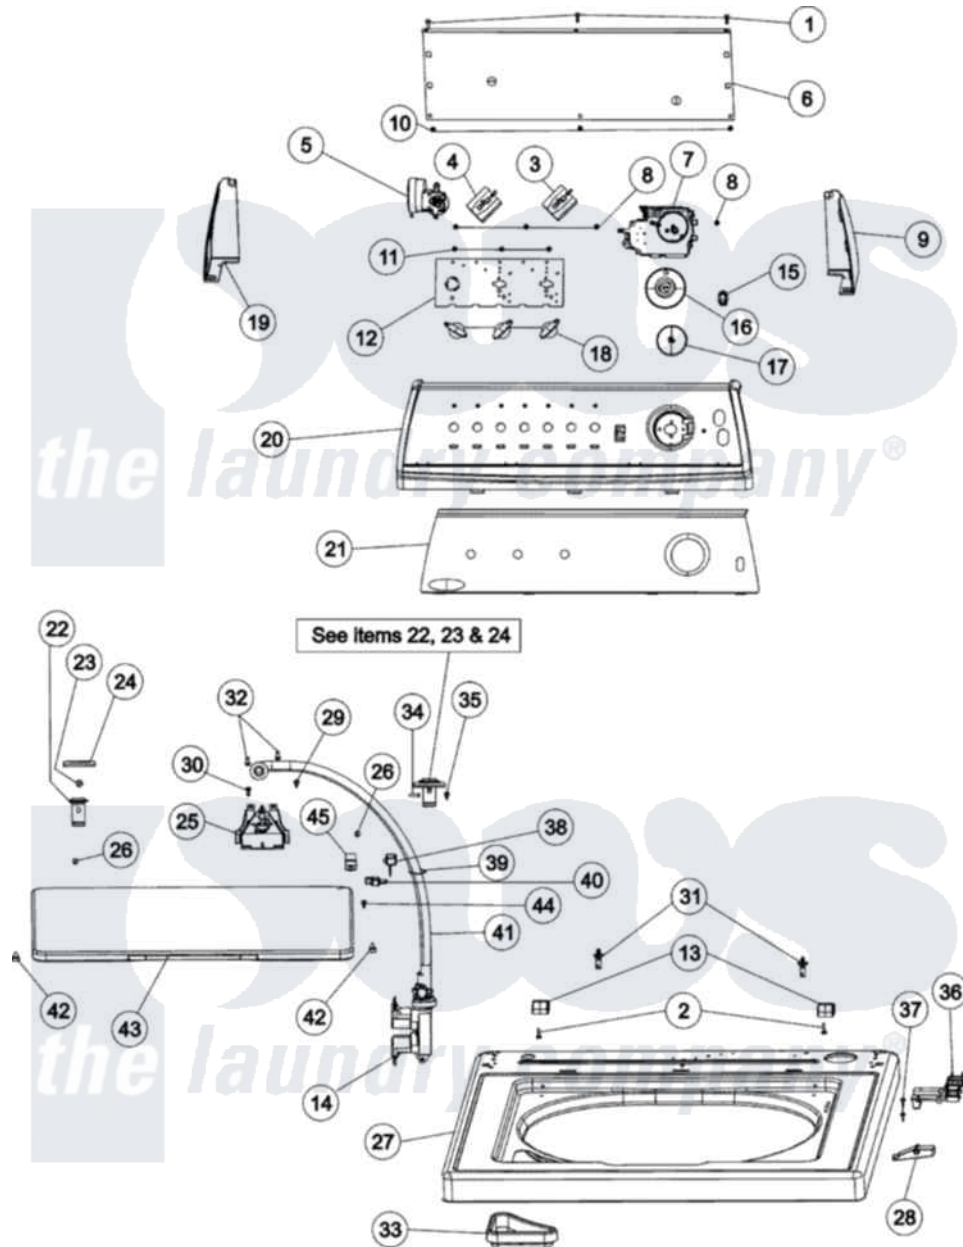

Maytag MAVT236AWW 03 - CONTROL PANEL & TOP

Maytag Residential Maytag MAVT236AWW Washer Parts Parts Diagram 03 - CONTROL PANEL & TOP
 Click on the part number to view part

Item	Original Part Number	Replaced By	Status	Part Description
1	21002224			Screw
2	25-7893			Screw
3	21001139			Switch, Water Temp. 3 Position
4	31001443			Switch, Two Pos Rotary
5	Y2201474			Switch, Pressure
6	21001527			Shield, Rear
7	21002232			Timer
8	25-3092	90767		Screw, 8A X 3/8 HeX Washer Head Tapping
9	21001523			Endcap
10	31001721			Screw, Abno.8-18 x 3/8 Hxws
11	25-3092	90767		Screw, 8A X 3/8 HeX Washer Head Tapping
12	21002067			Shield, Control
13	35-2044			Hinge, Lid
14	21001932			Valve, Water Inlet

15	21002069		Switch, Rocker
16	21001984		Skirt, Timer Knob
17	21001985		Knob, Timer
18	21002070		Knob, Selector
19	21001519		Endcap
20	21001965		Frame, Control Panel, Support
21	21002139		Facia
22	35-2846		Hinge, Cabinet Top
23	25-7732	681414	Screw, 10AB X 1/2
24	35-4128		Pad, Hinge
25	21001760		Flume Assembly / Water Diverter
26	25-7893		Screw
27	21001602		Top, Cabinet
28	21001134		Lever, Lid Switch
29	25-3092	90767	Screw, 8A X 3/8 HeX Washer Head Tapping
30	31001560		Washer, Roller
31	21001857		Clip, Plastic Snap-In
32	31001721		Screw, Abno.8-18 x 3/8 Hxws
33	21001597		Dispenser, Bleach
34	25-7438		Screw
35	31001721		Screw, Abno.8-18 x 3/8 Hxws
36	21001135		Housing, Lid Switch
37	21001136	3400872	Screw, 8-18 X 3/8
38	43-0057		Actuator, Door Switch
39	25-7430		Clip, Wiring Harness
40	35-2045		Pin, Hinge
41	12002749		Hose, Flume Kit
"	35-2378	12002749	Hose, Flume Kit
42	35-0581		Bumper, Door
43	35-2026		Lid
44	31001721		Screw, Abno.8-18 x 3/8 Hxws
45	21001148	12001187	Kit, Lid Switch Assembly