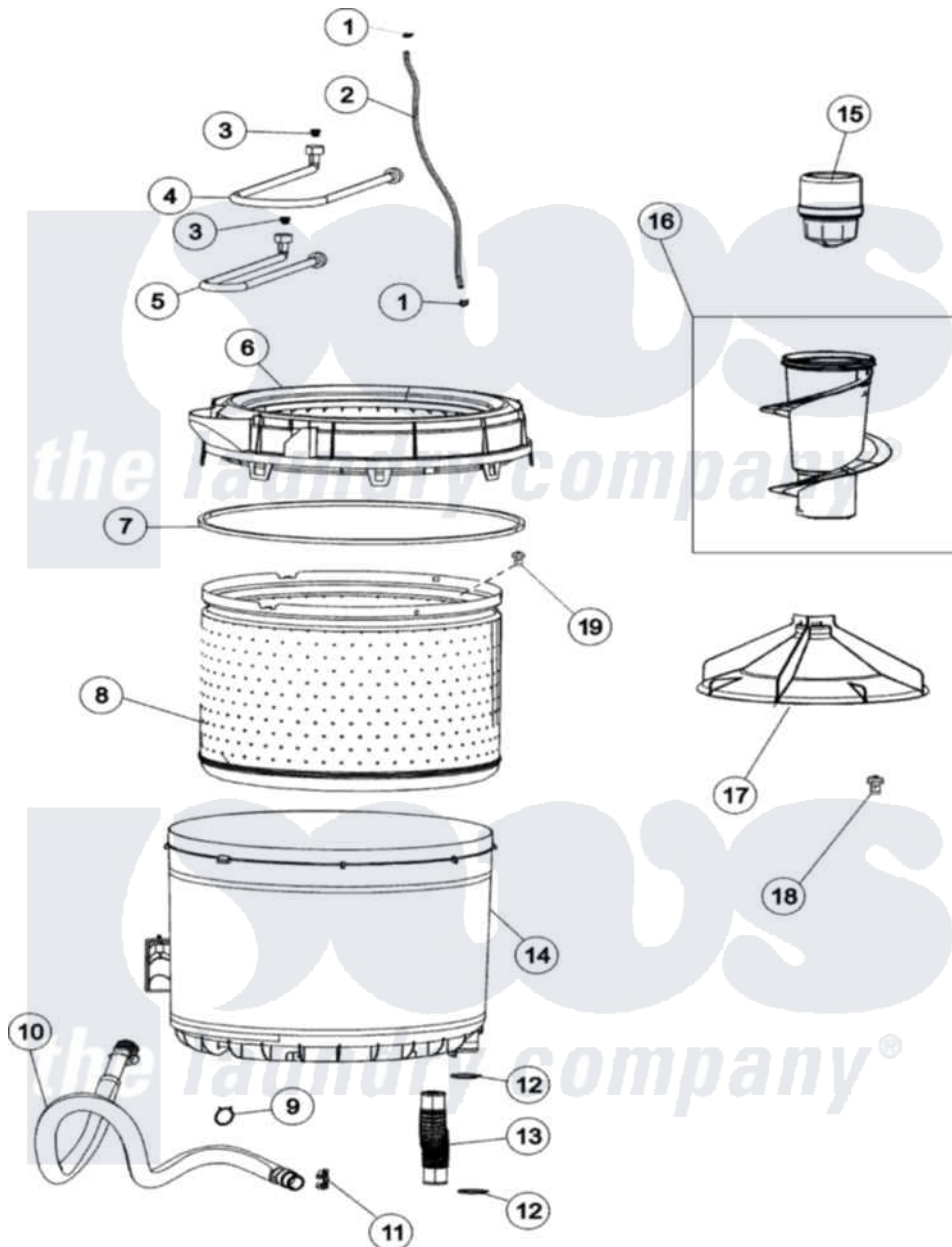

Maytag MAVT236AWW 04 - INNER - OUTER TUB

Maytag [Residential Maytag MAVT236AWW Washer Parts](#) Parts Diagram 04 - INNER - OUTER TUB
 Click on the part number to view part

Item	Original Part Number	Replaced By	Status	Part Description
1	25-7796	596669		Clamp, Manifold
2	21001749	21001748		Hose, Pressure Switch
3	22002960			Strainer, Washer Inlet
4	35-0874	76313		Hosefill
5	33-7891	89503		Hose-Inlet
6	21001531		Not Available	TOP, TUB (PLASTIC)
7	35-2328			Seal, Tub Top
8	21001529			Basket Assembly
9	21001875	285655		Clamp, Hose
10	21001872			Hose, Drain
11	22002765			Clip, Hose
12	25-6068	285655		Clamp, Hose
13	21001915			Hose, Tub To Pump
14	22002933			Screw
"	35-3700			Tub Assembly
15	21002006			Fabric Disp Assembly

16	22003437	21001878	Auger/Post Assembly
17	21001530		Base, Agitator
18	25-8004	W10309247	Screw
19	25-7967	3400504	Screw