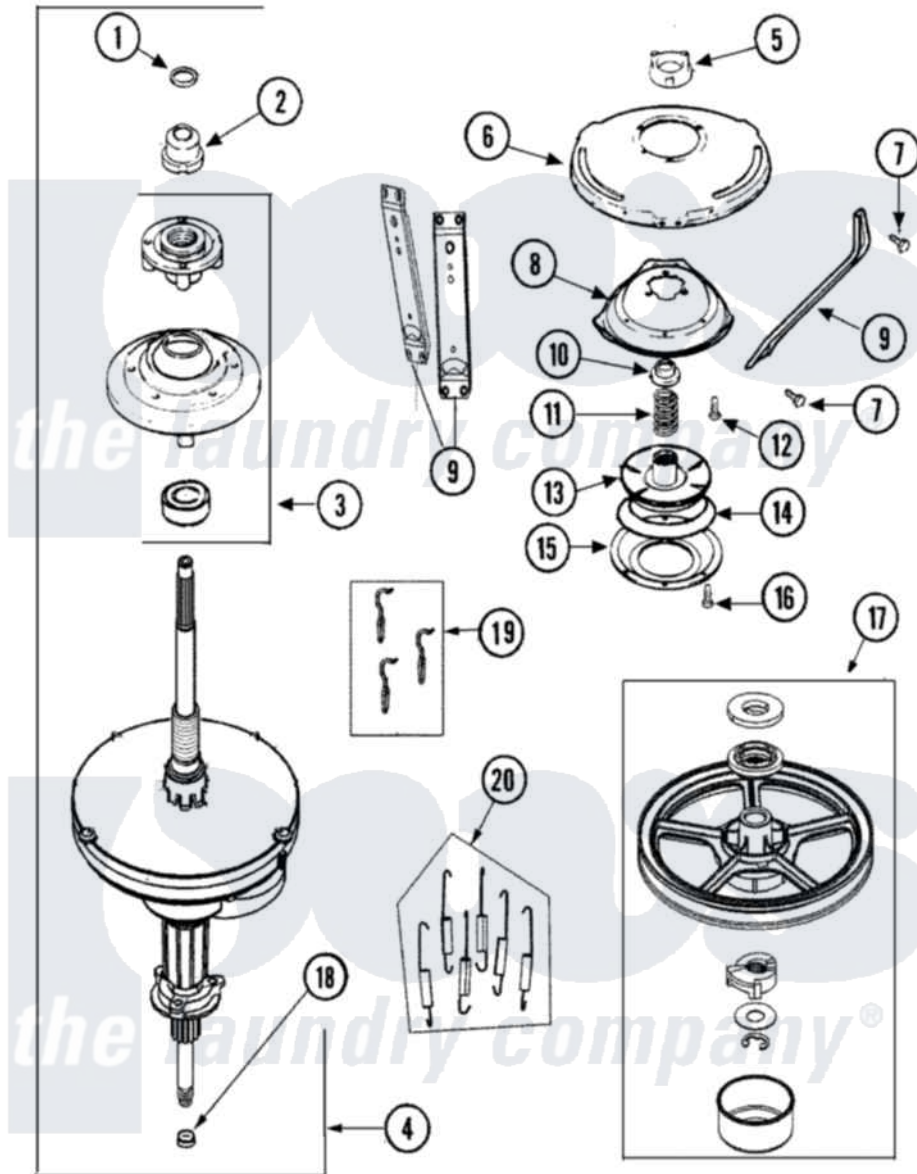

Maytag MAVT236AWW 06 - TRANSMISSION

Maytag Residential Maytag MAVT236AWW Washer Parts Parts Diagram 06 - TRANSMISSION
 Click on the part number to view part

Item	Original Part Number	Replaced By	Status	Part Description
1	25-7941			"O" Ring, Agr Drive Shaft
2	21001533	35-5655-1		Seal
3	21001868	W10219156		Tub Seal
4	21001867	35-6615		Ht TranS S
5	21001511	12001562		Bearing Assembly
6	21001518			Support, Tub
7	21001858			Screw 5/16-18 x 1/2
8	21001163			Housing, Suspension
9	21001532			Brace, Tub
10	35-2017			Retainer, Brake Spring
11	21001910			Spring, Brake
12	21001509			Screw, High Performance Plastic
13	21002010	35-6714		Brake Roto
14	21002026			Snubber
15	35-6918			Stator, Brake
16	21001065			Screw, No.10-24 x .50 Hxnibhd

17	12002213		Thrust Bearing Kit
18	35-2010	207843	Lip Seal Repair Kit
19	21001166		Hook, Suspension Spring
20	21002065	12002773	Spring