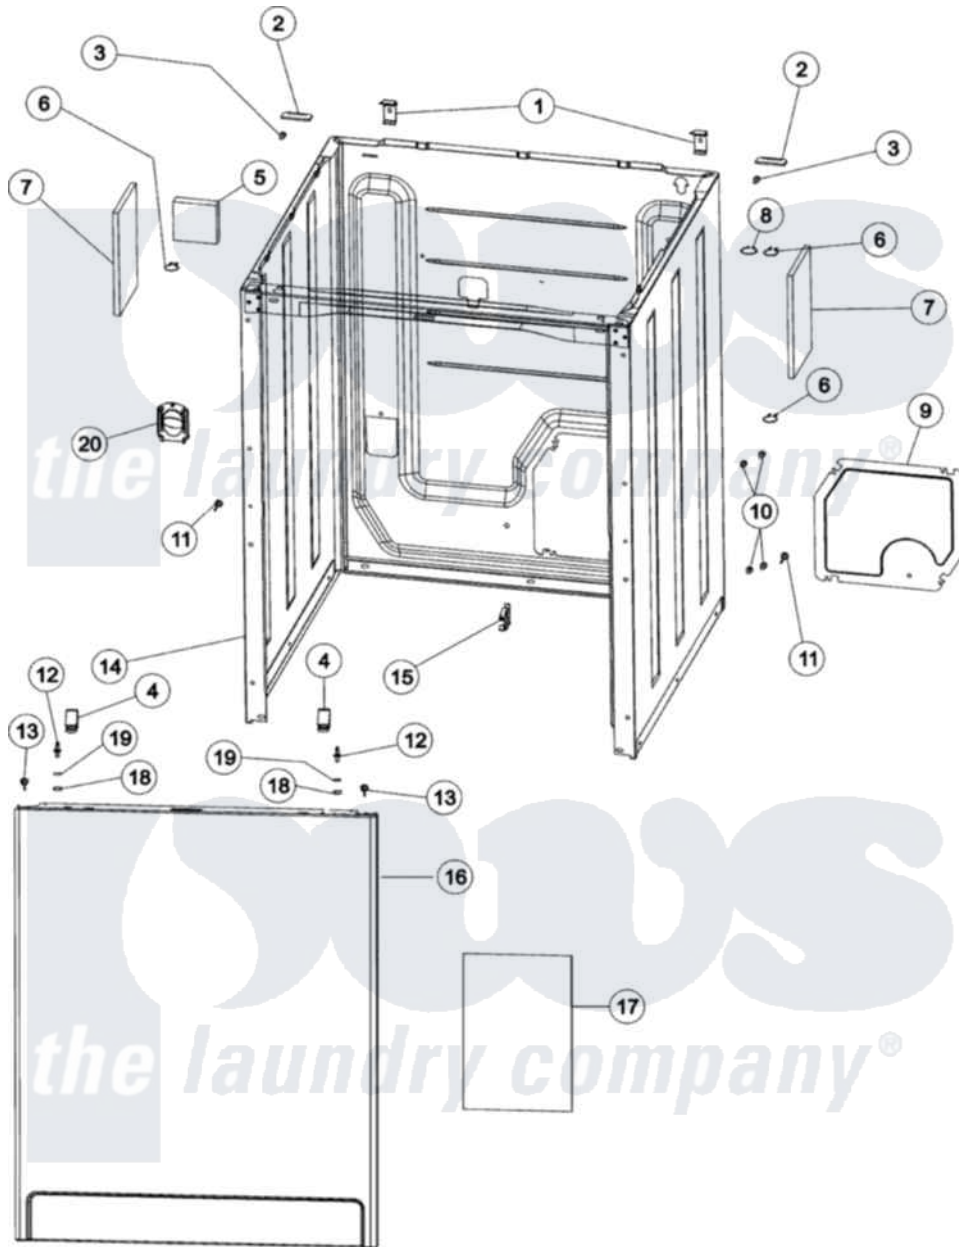

Maytag MAVT346AWW 02 - CABINET & FRONT PANEL

Maytag Residential Maytag MAVT346AWW Washer Parts Parts Diagram 02 - CABINET & FRONT PANEL
 Click on the part number to view part

Item	Original Part Number	Replaced By	Status	Part Description
1	35-2846			Hinge, Cabinet Top
2	35-4128			Pad, Hinge
3	25-7732	681414		Screw, 10AB X 1/2
4	25-7220			Clip, Cabinet Top
5	35-0706		Not Available	PAD, FOAM
6	31001320	16515		Clip
7	21002011			Pad, Cabinet
8	25-7430			Clip, Wiring Harness
9	21001876			Shield, Rear
10	25-7733	681414		Screw, 10AB X 1/2
11	21001829			Post, Locating
12	53-0643			Pin, Locator
"	21001874			Outlet, Drain Hose
13	25-7732	681414		Screw, 10AB X 1/2
14	21001871			Cabinet
15	22002765			Clip, Hose

16	35-2084	Panel, Front	
17	21001281	Damper, Sound Pad	
18	25-0224	3400029	Nut, Adapter Plate
19	35-4129	Bumper, Cabinet	
20	21001874	Outlet, Drain Hose	