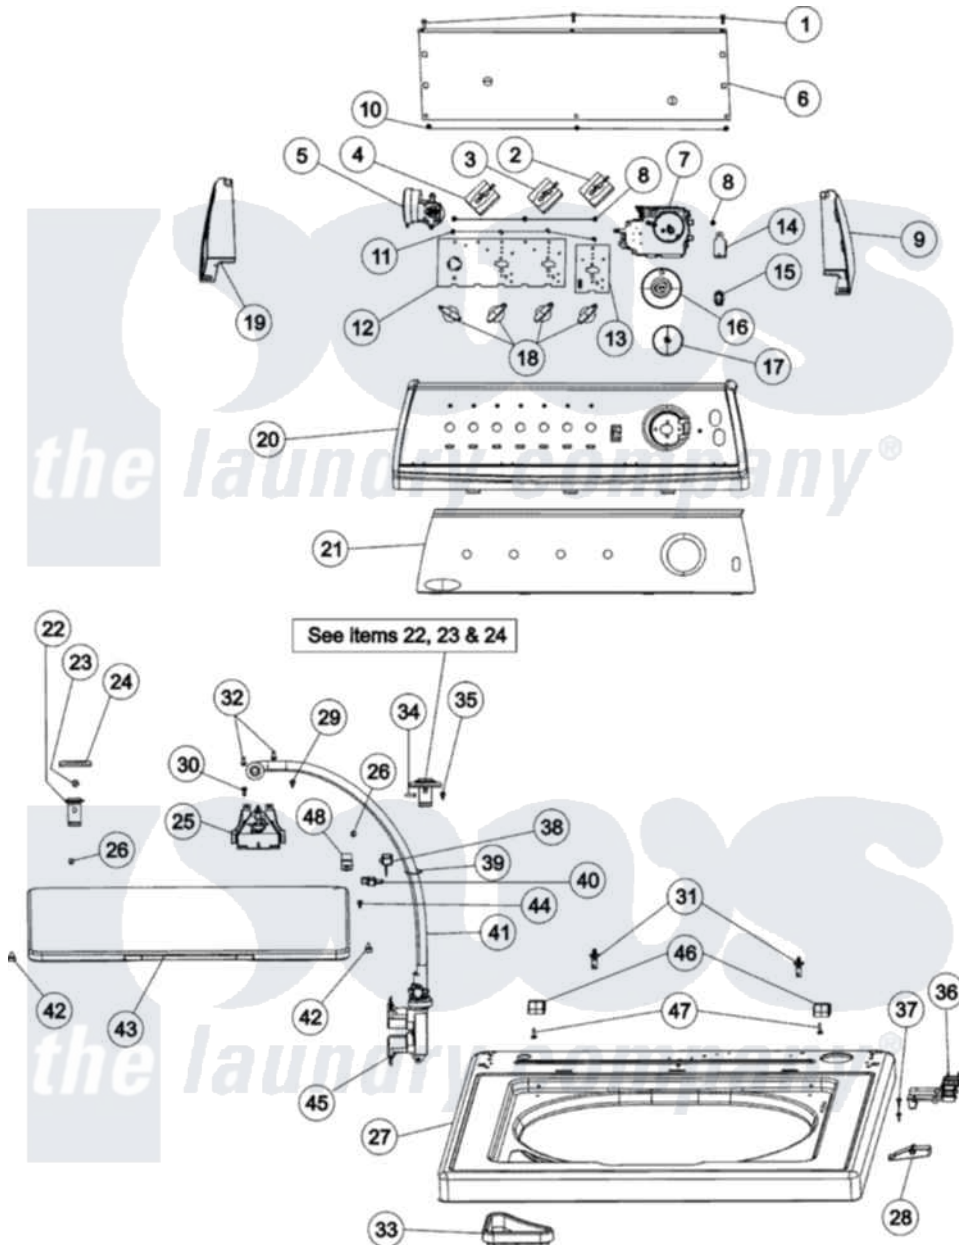

Maytag MAVT346AWW 03 - CONTROL PANEL & TOP

Maytag Residential Maytag MAVT346AWW Washer Parts Parts Diagram 03 - CONTROL PANEL & TOP
 Click on the part number to view part

Item	Original Part Number	Replaced By	Status	Part Description
1	21002224			Screw
2	31001443			Switch, Two Pos Rotary
3	21002028			Switch, Water Temp
4	31001190			Switch, Two Position Rotary
5	Y2201474			Switch, Pressure
6	21001527			Shield, Rear
7	21002232			Timer
8	25-3092	90767		Screw, 8A X 3/8 HeX Washer Head Tapping
9	21001523			Endcap
10	31001721			Screw, Abno.8-18 x 3/8 Hxws
11	25-3092	90767		Screw, 8A X 3/8 HeX Washer Head Tapping
12	21002067			Shield, Control
13	21001517			Shield, Control
14	53-1639			Buzzer Assembly
15	21002069			Switch, Rocker

16	21001984		Skirt, Timer Knob
17	21001985		Knob, Timer
18	21002070		Knob, Selector
19	21001519		Endcap
20	21001965		Frame, Control Panel, Support
21	21002118		Facia
22	35-2846		Hinge, Cabinet Top
23	25-7732	681414	Screw, 10AB X 1/2
24	35-4128		Pad, Hinge
25	21002032		Flume Assembly
26	25-7893		Screw
27	21001602		Top, Cabinet
28	21001134		Lever, Lid Switch
29	25-3092	90767	Screw, 8A X 3/8 HeX Washer Head Tapping
30	31001560		Washer, Roller
31	21001857		Clip, Plastic Snap-In
32	31001721		Screw, Abno.8-18 x 3/8 Hxws
33	21001597		Dispenser, Bleach
34	25-7438		Screw
35	31001721		Screw, Abno.8-18 x 3/8 Hxws
36	21001135		Housing, Lid Switch
37	21001136	3400872	Screw, 8-18 X 3/8
38	43-0057		Actuator, Door Switch
39	25-7430		Clip, Wiring Harness
40	35-2045		Pin, Hinge
41	12002749		Hose, Flume Kit
"	35-2378	12002749	Hose, Flume Kit
42	35-0581		Bumper, Door
43	35-2026		Lid
44	31001721		Screw, Abno.8-18 x 3/8 Hxws
45	21001932		Valve, Water Inlet
46	35-2044		Hinge, Lid
47	25-7893		Screw
48	21001148	12001187	Kit, Lid Switch Assembly