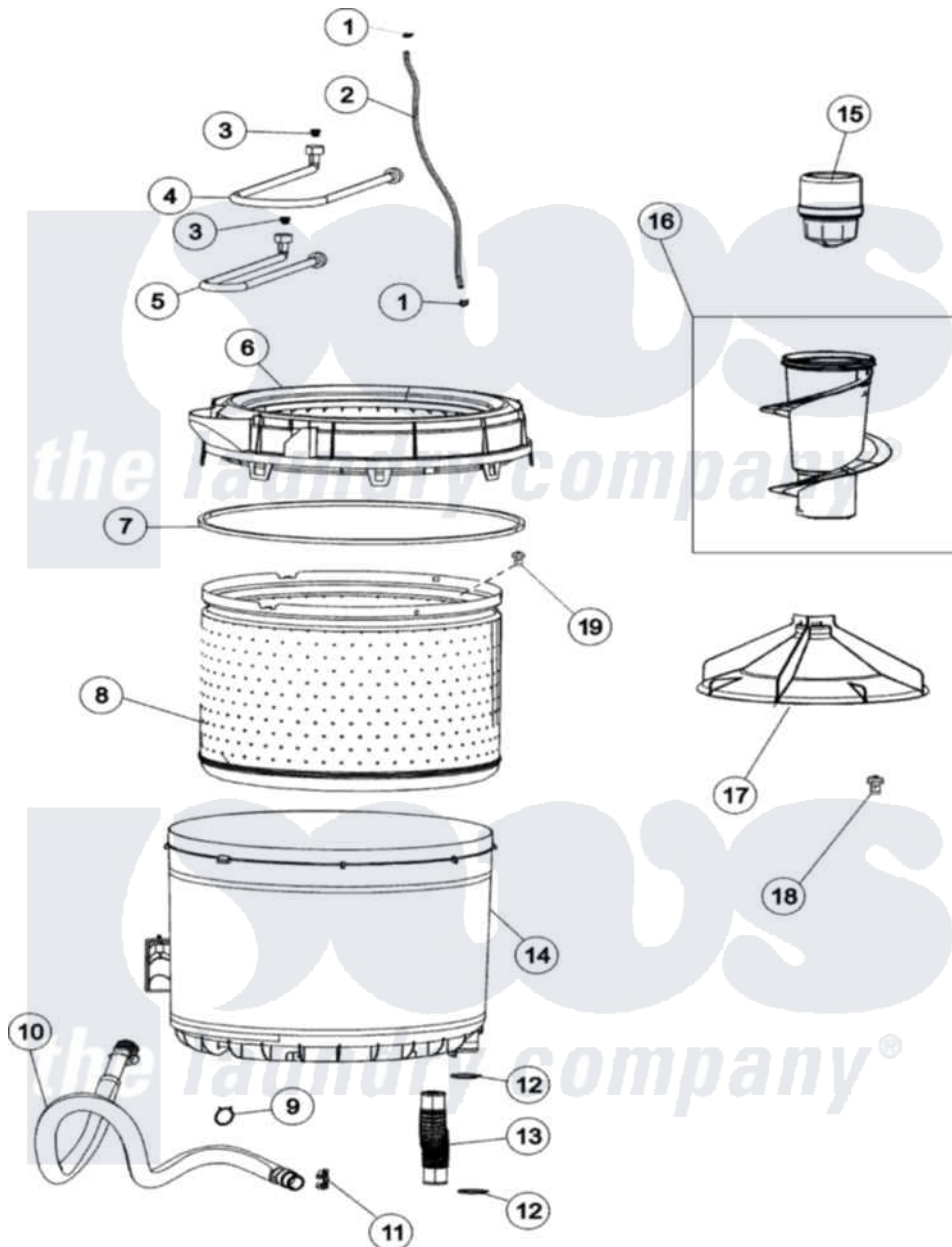

# Maytag MAVT346AWW 04 - INNER - OUTER TUB

Maytag [Residential Maytag MAVT346AWW Washer Parts](#) Parts Diagram 04 - INNER - OUTER TUB  
 Click on the part number to view part

Item	Original Part Number	Replaced By	Status	Part Description
1	25-7796	<a href="#">596669</a>		Clamp, Manifold
2	21001749	<a href="#">21001748</a>		Hose, Pressure Switch
3	<a href="#">22002960</a>			Strainer, Washer Inlet
4	35-0874	<a href="#">76313</a>		Hosefill
5	33-7891	<a href="#">89503</a>		Hose-Inlet
6	21001531		Not Available	TOP, TUB (PLASTIC)
7	<a href="#">35-2328</a>			Seal, Tub Top
8	<a href="#">21001529</a>			Basket Assembly
9	21001875	<a href="#">285655</a>		Clamp, Hose
10	<a href="#">21001872</a>			Hose, Drain
11	<a href="#">22002765</a>			Clip, Hose
12	25-6068	<a href="#">285655</a>		Clamp, Hose
13	<a href="#">21001915</a>			Hose, Tub To Pump
14	<a href="#">22002933</a>			Screw
"	<a href="#">35-3700</a>			Tub Assembly
15	<a href="#">21002006</a>			Fabric Disp Assembly

16	22003437	<a href="#">21001878</a>	Auger/Post Assembly
17	<a href="#">21001530</a>		Base, Agitator
18	25-8004	<a href="#">W10309247</a>	Screw
19	25-7967	<a href="#">3400504</a>	Screw