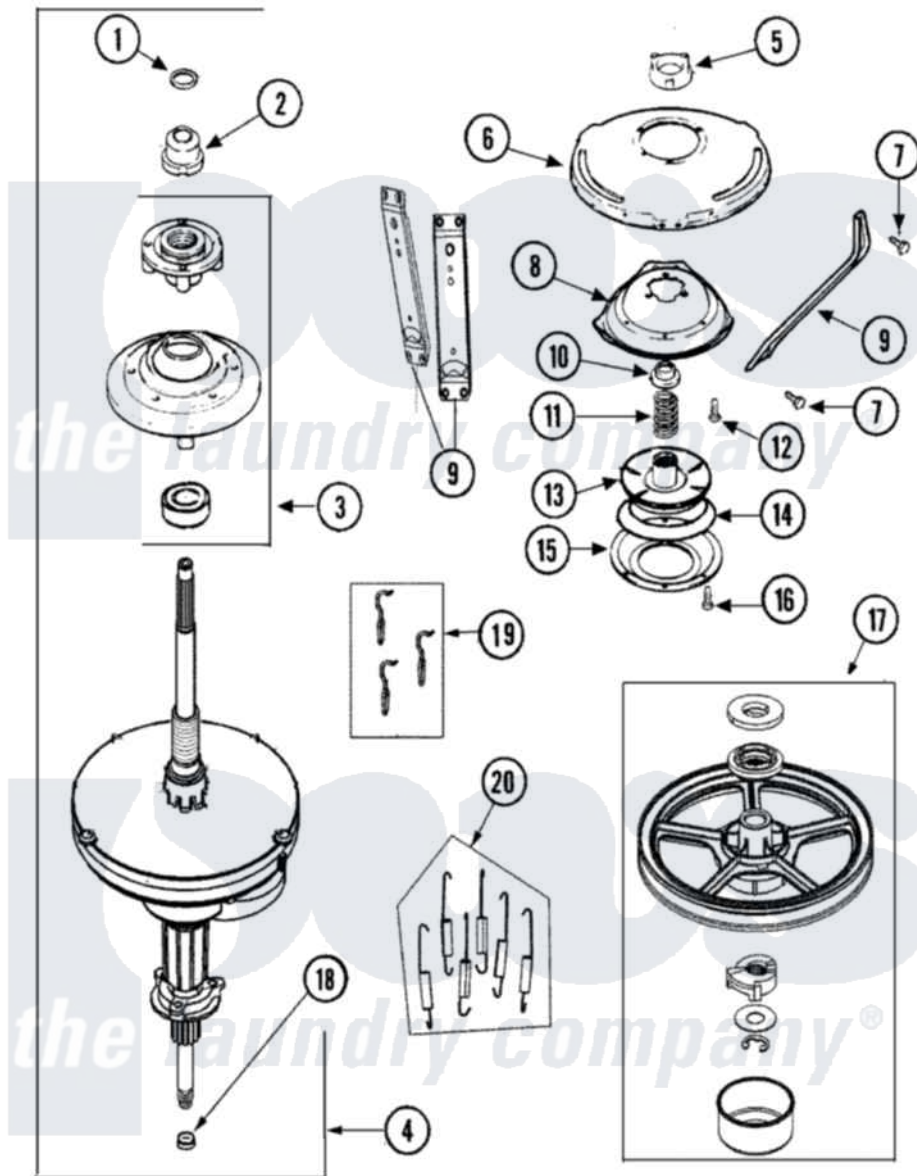

Maytag MAVT346AWW 06 - TRANSMISSION

Maytag Residential Maytag MAVT346AWW Washer Parts Parts Diagram 06 - TRANSMISSION
 Click on the part number to view part

Item	Original Part Number	Replaced By	Status	Part Description
1	25-7941			"O" Ring, Agr Drive Shaft
2	21001533	35-5655-1		Seal
3	21001868	W10219156		Tub Seal
4	21001867	35-6615		Ht Tran S
5	21001511	12001562		Bearing Assembly
6	21001518			Support, Tub
7	21001858			Screw 5/16-18 x 1/2
8	21001163			Housing, Suspension
9	21001532			Brace, Tub
10	35-2017			Retainer, Brake Spring
11	21001910			Spring, Brake
12	21001509			Screw, High Performance Plastic
13	21002010	35-6714		Brake Roto
14	21002026			Snubber
15	35-6918			Stator, Brake
16	21001065			Screw, No.10-24 x .50 Hxnibhd

17	12002213		Thrust Bearing Kit
18	35-2010	207843	Lip Seal Repair Kit
19	21001166		Hook, Suspension Spring
20	21002065	12002773	Spring