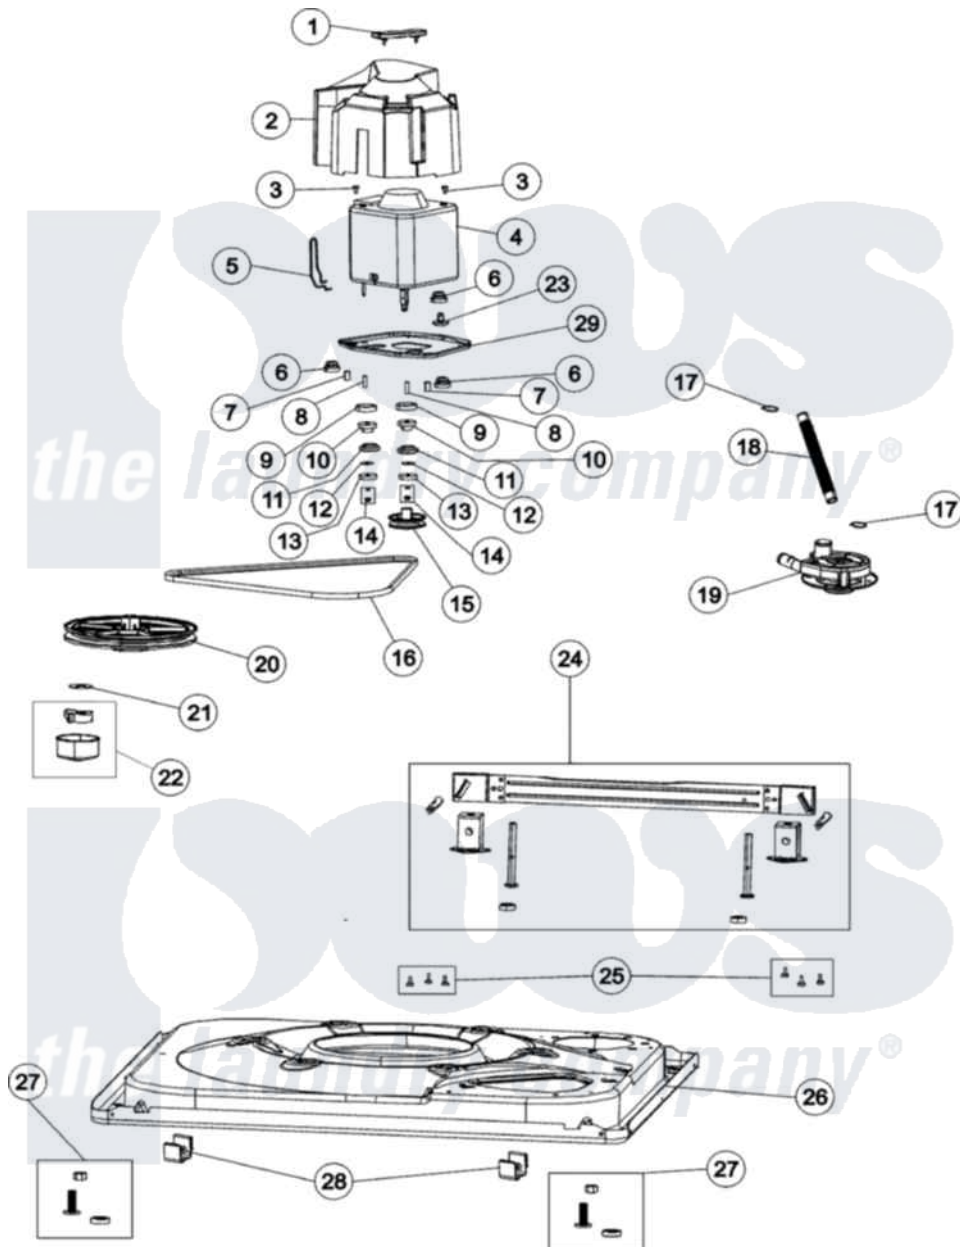

Maytag MAVT446AWW 01 - BASE & MOTOR

Maytag [Residential Maytag MAVT446AWW Washer Parts](#) Parts Diagram 01 - BASE & MOTOR
 Click on the part number to view part

Item	Original Part Number	Replaced By	Status	Part Description
1	35-2065			Pad, Motor Plate
2	22002721			Shield, Motor
3	25-7733	681414		Screw, 10AB X 1/2
4	21001950			MoTor, 2SP 1/2hp 120V/60Hz Hi-Tor
5	21001110	22004376		Spring, Motor Pivot
6	35-3646			Isolator, Motor Plate
7	25-7831			Spacer, Mounting
8	25-7830			Spacer
9	35-3570			Washer, Motor Pivot
10	33-9946			Isolator, Motor
11	35-3571			Slide, Motor Pivot
12	25-7047			Washer, Flat
13	33-9967			Washer, Motor Isolator
14	21002009	Y707702		Locknut
15	22004297	21001950		MoTor, 2SP 1/2hp 120V/60Hz Hi-Tor

16	21352320		Belt, Drive
17	25-6068	285655	Clamp, Hose
"	21002254	285655	Clamp, Hose
18	21001915		Hose, Tub To Pump
19	21001873	35-6780	Pump-Water
20	21001733	12002213	Thrust Bearing Kit
21	35-2132		Washer, 1.25ODX.530IDX.032
23	21001486		Foot Slide, Isolator
24	21002221		Stabilizer Bar Kit
25	25-7828	489483	Screw 10-32 X 1/2
26	21001893	12002701	Base Kit
27	25001119		Foot And Pad Assembly
28	53-0120		Clip, Front Panel
29	21001366	21001783	Plate And Screw Assembly