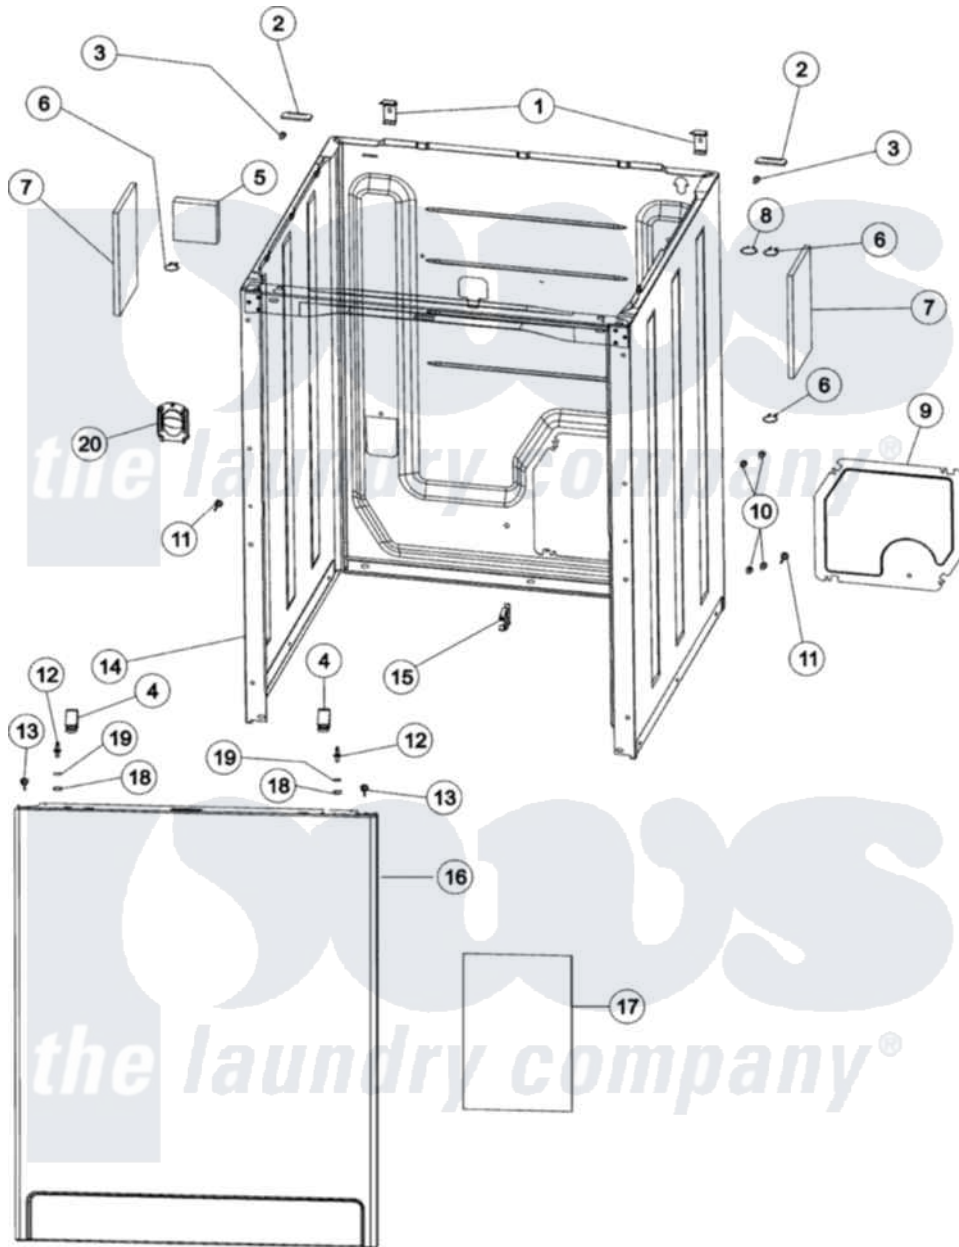

Maytag MAVT446AWW 02 - CABINET & FRONT PANEL

Maytag Residential Maytag MAVT446AWW Washer Parts Parts Diagram 02 - CABINET & FRONT PANEL
 Click on the part number to view part

Item	Original Part Number	Replaced By	Status	Part Description
1	35-2846			Hinge, Cabinet Top
2	35-4128			Pad, Hinge
3	25-7732	681414		Screw, 10AB X 1/2
4	25-7220			Clip, Cabinet Top
5	35-0706		Not Available	PAD, FOAM
6	31001320	16515		Clip
7	21002011			Pad, Cabinet
8	25-7430			Clip, Wiring Harness
9	21001876			Shield, Rear
10	25-7733	681414		Screw, 10AB X 1/2
11	21001829			Post, Locating
12	53-0643			Pin, Locator
"	21001874			Outlet, Drain Hose
13	25-7732	681414		Screw, 10AB X 1/2
14	21001871			Cabinet
15	22002765			Clip, Hose

16	35-2084	Panel, Front	
17	21001281	Damper, Sound Pad	
18	25-0224	3400029	Nut, Adapter Plate
19	35-4129	Bumper, Cabinet	
20	21001874	Outlet, Drain Hose	