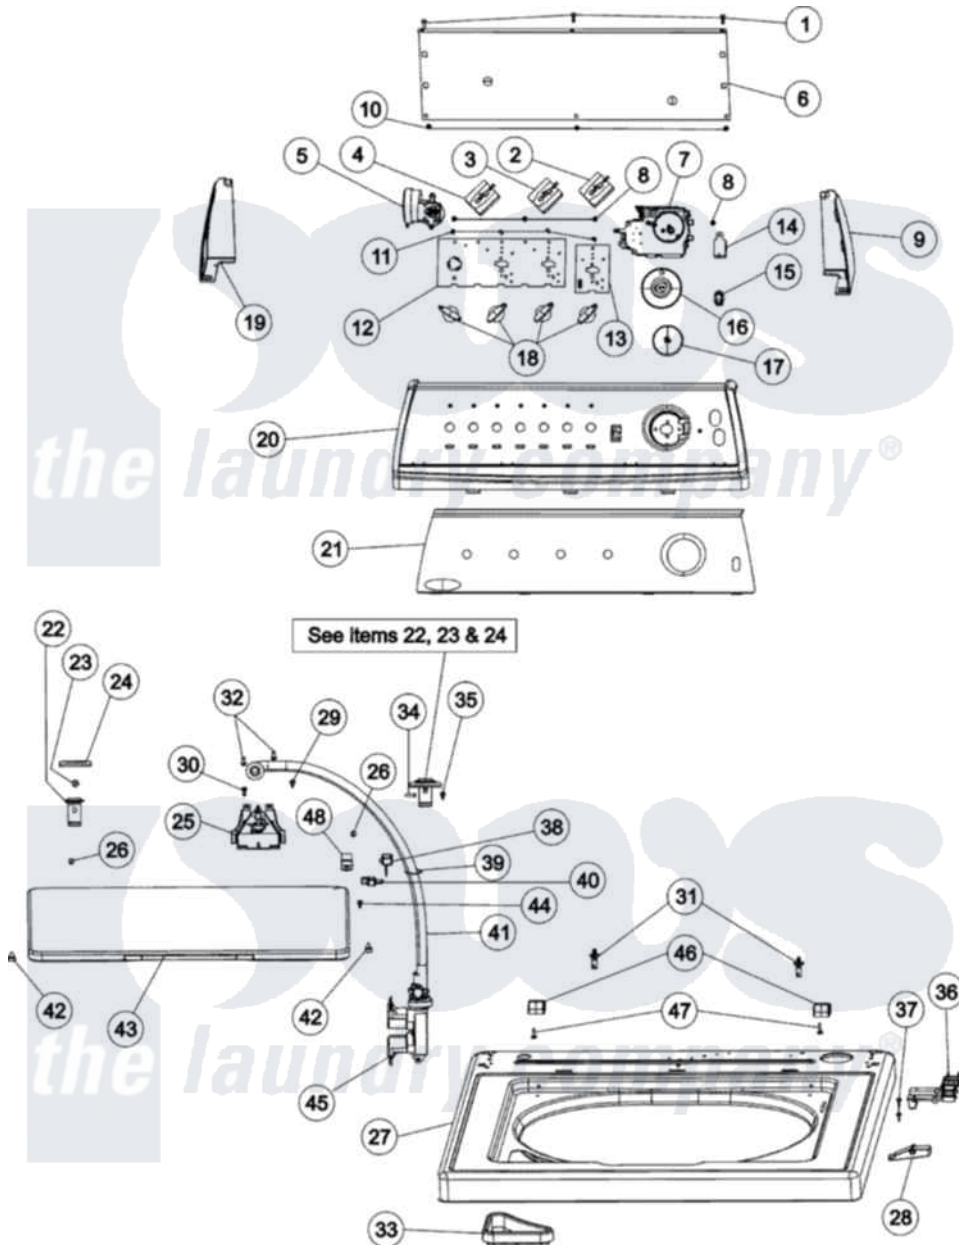

# Maytag MAVT446AWW 03 - CONTROL PANEL & TOP

Maytag Residential Maytag MAVT446AWW Washer Parts Parts Diagram 03 - CONTROL PANEL & TOP  
 Click on the part number to view part

Item	Original Part Number	Replaced By	Status	Part Description
1	<a href="#">21002224</a>			Screw
2	<a href="#">31001443</a>			Switch, Two Pos Rotary
3	<a href="#">21001852</a>			Switch, Temperature
4	<a href="#">31001190</a>			Switch, Two Position Rotary
5	<a href="#">Y2201474</a>			Switch, Pressure
6	<a href="#">21001527</a>			Shield, Rear
7	<a href="#">21002232</a>			Timer
8	25-3092	<a href="#">90767</a>		Screw, 8A X 3/8 HeX Washer Head Tapping
9	<a href="#">21001523</a>			Endcap
10	<a href="#">31001721</a>			Screw, Abno.8-18 x 3/8 Hxws
11	25-3092	<a href="#">90767</a>		Screw, 8A X 3/8 HeX Washer Head Tapping
12	<a href="#">21002067</a>			Shield, Control
13	<a href="#">21001517</a>			Shield, Control
14	<a href="#">53-1639</a>			Buzzer Assembly
15	<a href="#">21002069</a>			Switch, Rocker