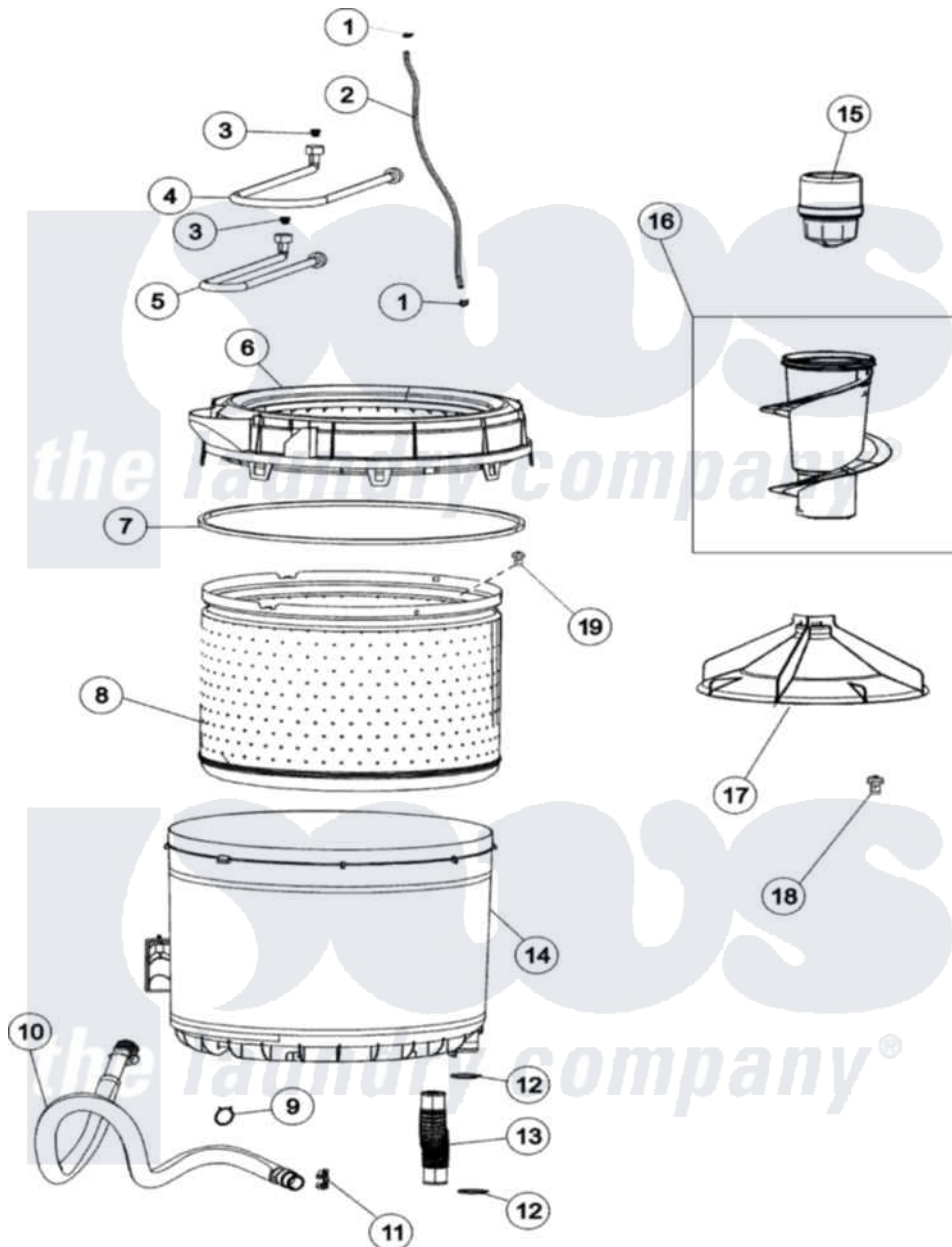

Maytag MAVT446AWW 04 - INNER - OUTER TUB

Maytag Residential Maytag MAVT446AWW Washer Parts Parts Diagram 04 - INNER - OUTER TUB
 Click on the part number to view part

Item	Original Part Number	Replaced By	Status	Part Description
1	25-7796	596669		Clamp, Manifold
2	21001749	21001748		Hose, Pressure Switch
3	22002960			Strainer, Washer Inlet
4	35-0874	76313		Hosefill
5	33-7891	89503		Hose-Inlet
6	21001531		Not Available	TOP, TUB (PLASTIC)
7	35-2328			Seal, Tub Top
8	12002680			S/S Spinner As-Pak
9	21001875	285655		Clamp, Hose
10	21001872			Hose, Drain
11	22002765			Clip, Hose
12	25-6068	285655		Clamp, Hose
13	21001915			Hose, Tub To Pump
14	35-3700			Tub Assembly
"	22002933			Screw
15	21002006			Fabric Disp Assembly

16	22003437	21001878	Auger/Post Assembly
17	21001530		Base, Agitator
18	25-8004	W10309247	Screw
19	25-7967	3400504	Screw