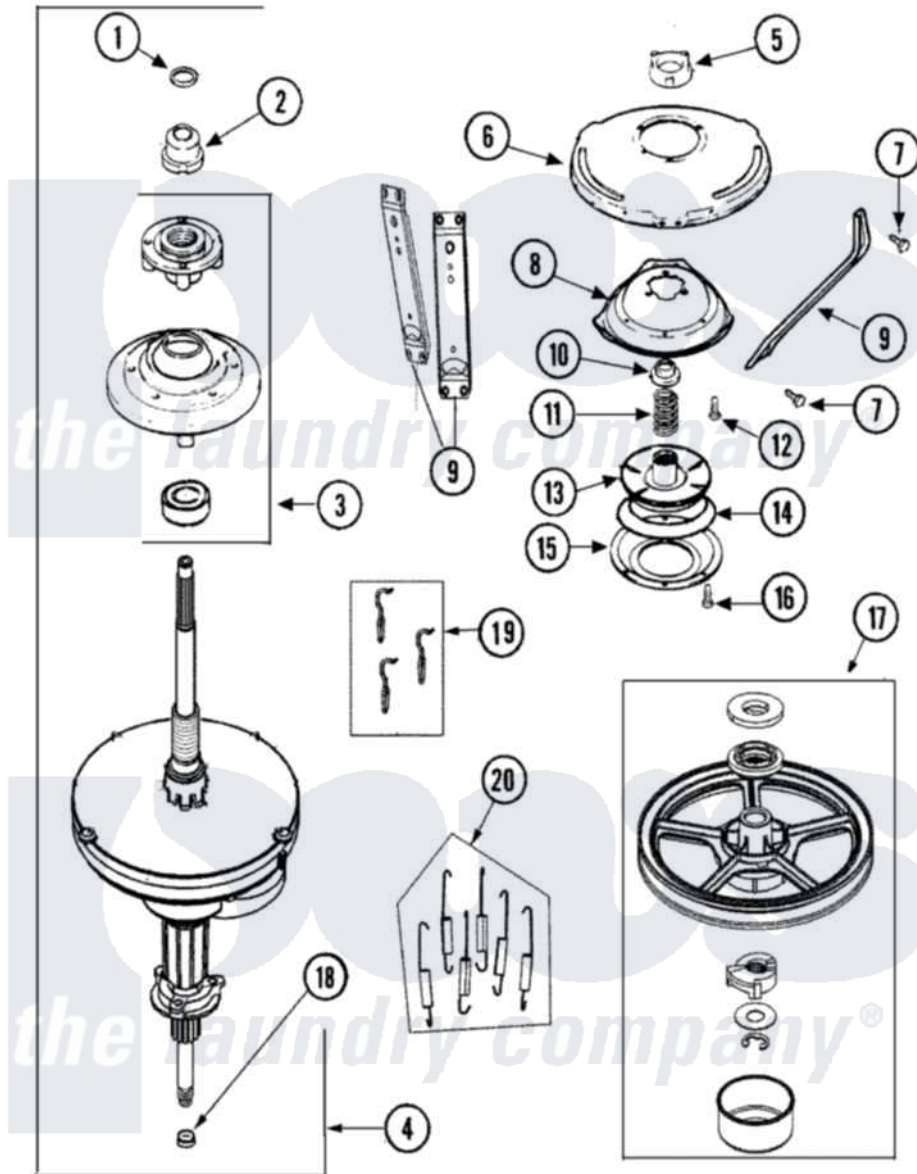

Maytag MAVT446AWW 06 - TRANSMISSION

Maytag Residential Maytag MAVT446AWW Washer Parts Parts Diagram 06 - TRANSMISSION
 Click on the part number to view part

Item	Original Part Number	Replaced By	Status	Part Description
1	25-7941			"O" Ring, Agr Drive Shaft
2	21001533	35-5655-1		Seal
3	21001868	W10219156		Tub Seal
4	21001867	35-6615		Ht Tran S
5	21001511	12001562		Bearing Assembly
6	21001518			Support, Tub
7	21001858			Screw 5/16-18 x 1/2
8	21001163			Housing, Suspension
9	21001532			Brace, Tub
10	35-2017			Retainer, Brake Spring
11	21001910			Spring, Brake
12	21001509			Screw, High Performance Plastic
13	21002010	35-6714		Brake Roto
14	21002026			Snubber
15	35-6918			Stator, Brake
16	21001065			Screw, No.10-24 x .50 Hxnibhd

17	12002213		Thrust Bearing Kit
18	35-2010	207843	Lip Seal Repair Kit
19	21001166		Hook, Suspension Spring
20	21002065	12002773	Spring