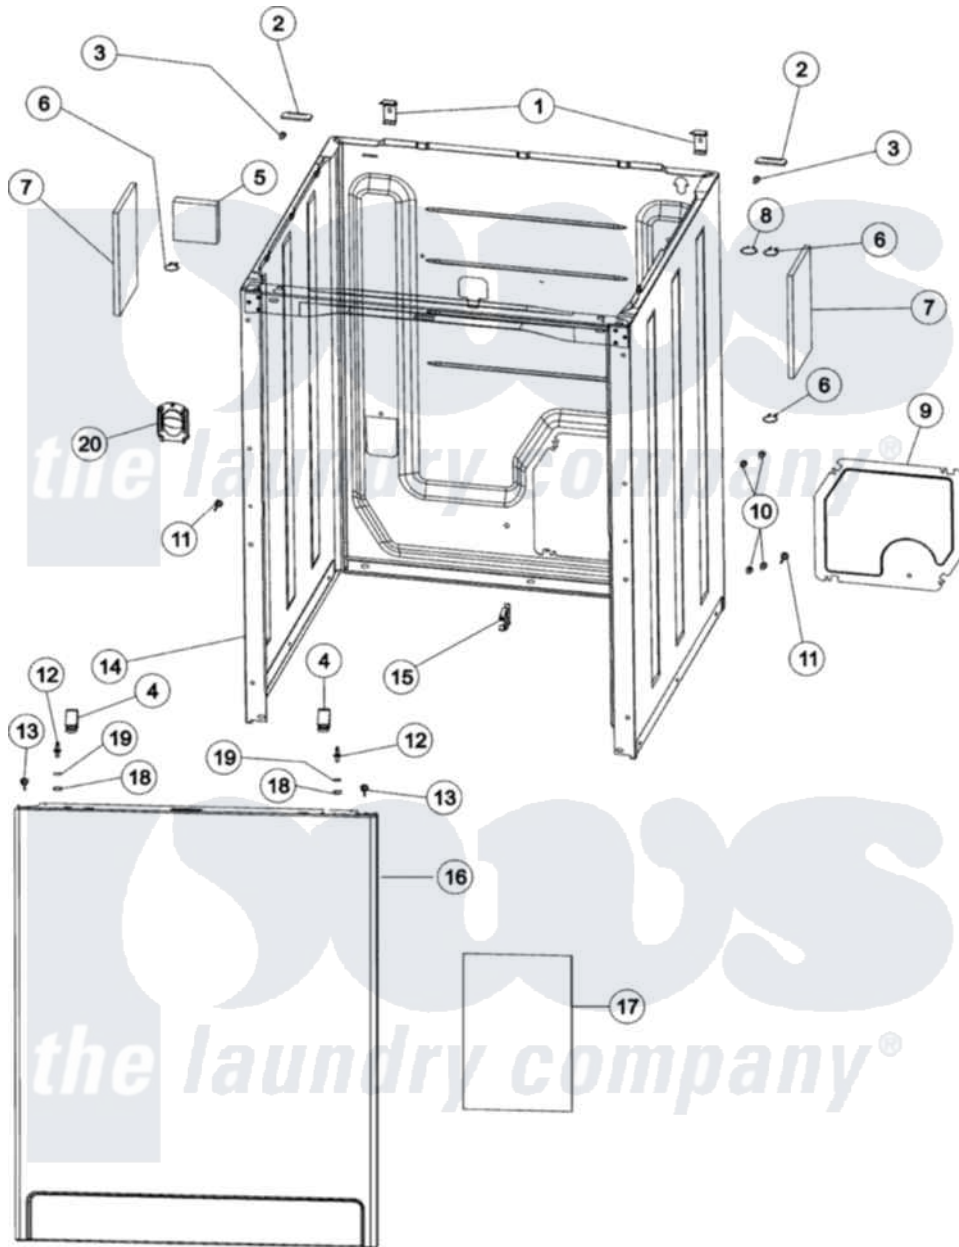

Maytag MAVT546EWW 02 - CABINET & FRONT PANEL

Maytag Residential Maytag MAVT546EWW Washer Parts Parts Diagram 02 - CABINET & FRONT PANEL
 Click on the part number to view part

Item	Original Part Number	Replaced By	Status	Part Description
1	35-2846			Hinge, Cabinet Top
2	35-4128			Pad, Hinge
3	25-7732	681414		Screw, 10AB X 1/2
4	25-7220			Clip, Cabinet Top
5	35-0706		Not Available	PAD, FOAM
6	31001320	16515		Clip
7	21002011			Pad, Cabinet
8	25-7430			Clip, Wiring Harness
9	21001876			Shield, Rear
10	25-7733	681414		Screw, 10AB X 1/2
11	21001829			Post, Locating
12	53-0643			Pin, Locator
"	21001874			Outlet, Drain Hose
13	25-7732	681414		Screw, 10AB X 1/2
14	21001871			Cabinet
15	22002765			Clip, Hose

16	35-2084	Panel, Front	
17	21001281	Damper, Sound Pad	
18	25-0224	3400029	Nut, Adapter Plate
19	35-4129	Bumper, Cabinet	
20	21001874	Outlet, Drain Hose	