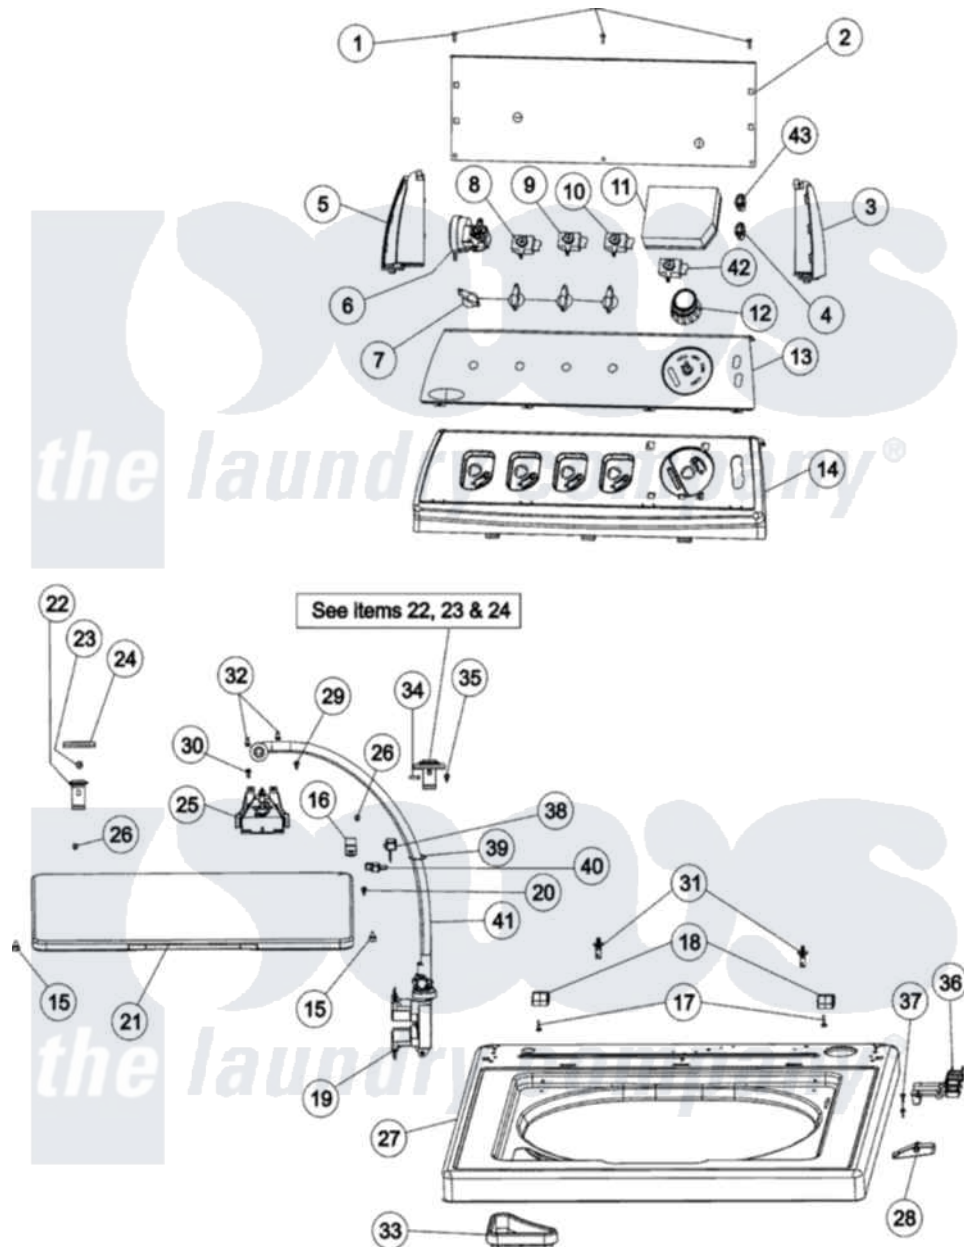

Maytag MAVT546EWW 03 - CONTROL PANEL & TOP

Maytag Residential Maytag MAVT546EWW Washer Parts Parts Diagram 03 - CONTROL PANEL & TOP
 Click on the part number to view part

Item	Original Part Number	Replaced By	Status	Part Description
1	21002224			Screw
2	21001527			Shield, Rear
3	21001523			Endcap
4	21002080			Switch, Rocker
5	21001519			Endcap
6	Y2201474			Switch, Pressure
7	21002070			Knob, Selector
8	37001265			Encoder, Rotary 2 Position
9	37001263			Encoder, Rotary 4 Position
10	21002198			Encoder, Rotary 3 Position
11	21002100	21002238		Washer Control Board
12	37001185			Knob Assembly - Rotary Encoder
13	12002666			Facia As Pack
14	37001166			Support, Switch -White
15	35-0581			Bumper, Door
16	21001148	12001187		Kit, Lid Switch Assembly

17	25-7893		Screw
18	35-2044		Hinge, Lid
19	21001827		Value, Water
20	31001721		Screw, Abno.8-18 x 3/8 Hxws
21	35-2026		Lid
22	35-2846		Hinge, Cabinet Top
23	25-7732	681414	Screw, 10AB X 1/2
24	35-4128		Pad, Hinge
25	21001760		Flume Assembly / Water Diverter
26	25-7893		Screw
27	21001602		Top, Cabinet
28	21001134		Lever, Lid Switch
29	25-3092	90767	Screw, 8A X 3/8 HeX Washer Head Tapping
30	31001560		Washer, Roller
31	21001857		Clip, Plastic Snap-In
32	31001721		Screw, Abno.8-18 x 3/8 Hxws
33	21001597		Dispenser, Bleach
34	25-7438		Screw
35	31001721		Screw, Abno.8-18 x 3/8 Hxws
36	21001135		Housing, Lid Switch
37	21001136	3400872	Screw, 8-18 X 3/8
38	43-0057		Actuator, Door Switch
39	25-7430		Clip, Wiring Harness
40	35-2045		Pin, Hinge
41	12002749		Hose, Flume Kit
"	35-2378	12002749	Hose, Flume Kit
42	37001266		Encoder, Rotary 32 Position
43	21002069		Switch, Rocker