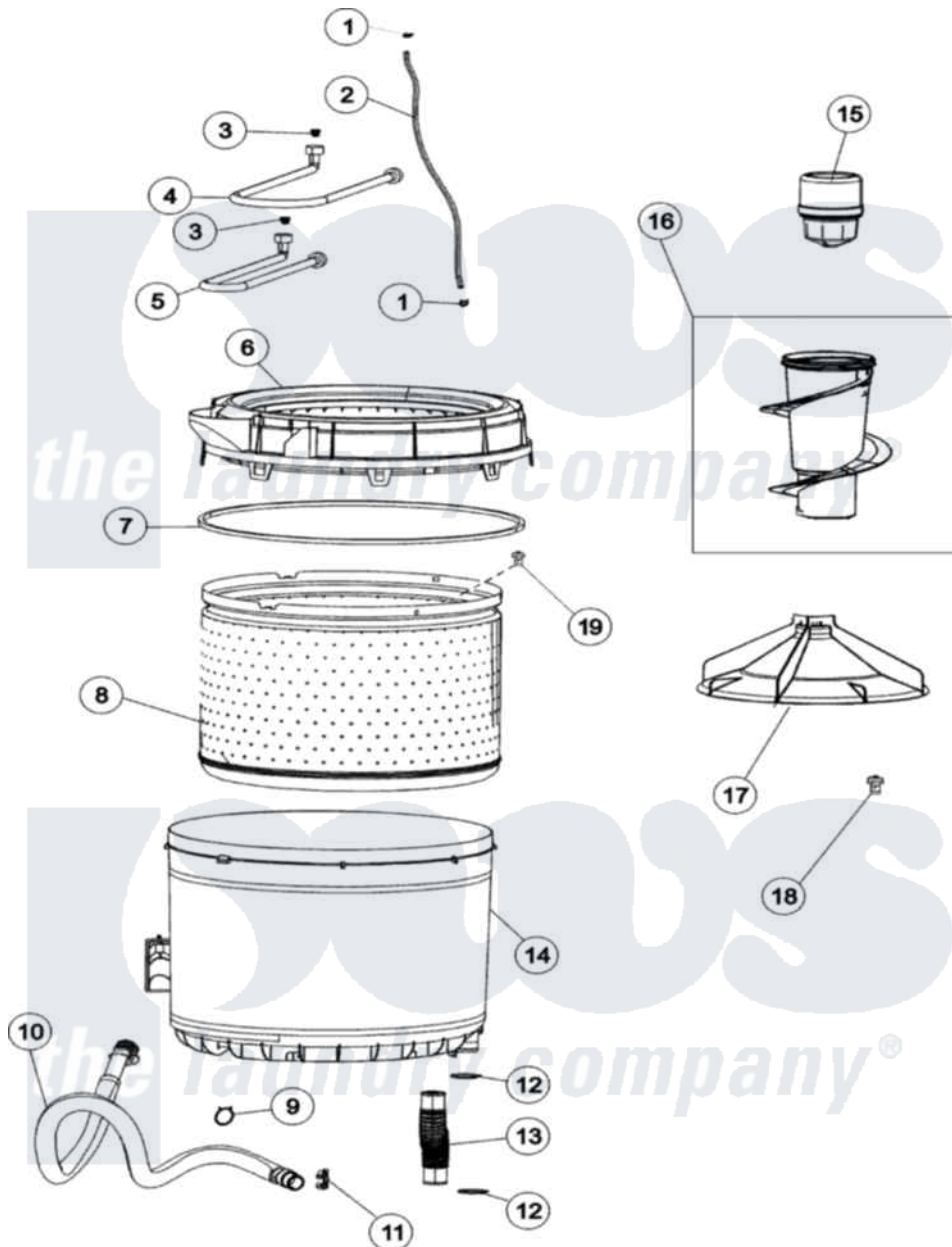

Maytag MAVT546EWW 04 - INNER - OUTER TUB

Maytag Residential Maytag MAVT546EWW Washer Parts Parts Diagram 04 - INNER - OUTER TUB
 Click on the part number to view part

Item	Original Part Number	Replaced By	Status	Part Description
1	25-7796	596669		Clamp, Manifold
2	21001749	21001748		Hose, Pressure Switch
3	22002960			Strainer, Washer Inlet
4	35-0874	76313		Hosefill
5	33-7891	89503		Hose-Inlet
6	21001531		Not Available	TOP, TUB (PLASTIC)
7	35-2328			Seal, Tub Top
8	12002680			S/S Spinner As-Pak
9	21001875	285655		Clamp, Hose
10	21001872			Hose, Drain
11	22002765			Clip, Hose
12	25-6068	285655		Clamp, Hose
13	21001915			Hose, Tub To Pump
14	35-3700			Tub Assembly
"	22002933			Screw
15	21002006			Fabric Disp Assembly

16	21001878	Auger/Post Assembly
17	21001530	Base, Agitator
18	25-8004	W10309247 Screw
19	25-7967	3400504 Screw