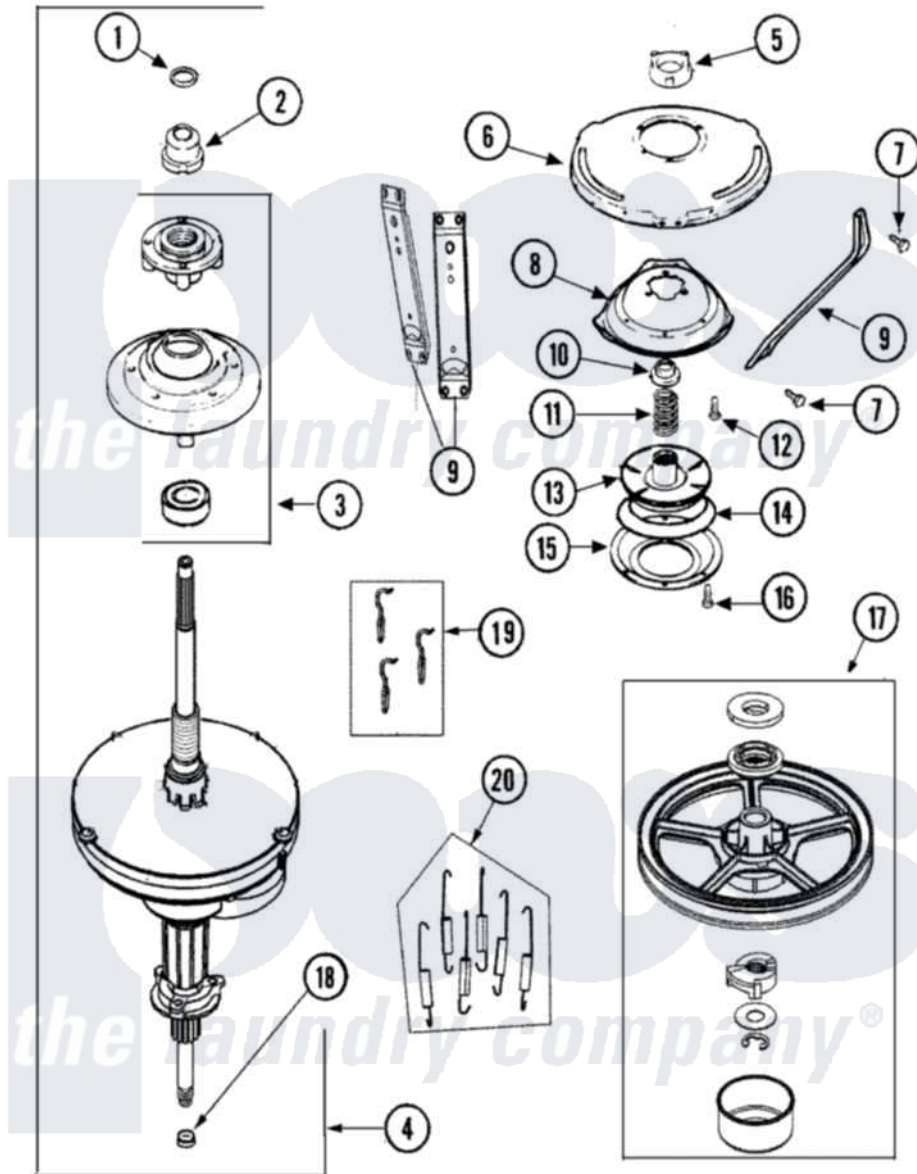

# Maytag MAVT546EWW 06 - TRANSMISSION

Maytag Residential Maytag MAVT546EWW Washer Parts Parts Diagram 06 - TRANSMISSION  
 Click on the part number to view part

Item	Original Part Number	Replaced By	Status	Part Description
1	<a href="#">25-7941</a>			"O" Ring, Agr Drive Shaft
2	21001533	<a href="#">35-5655-1</a>		Seal
3	21001868	<a href="#">W10219156</a>		Tub Seal
4	21001867	<a href="#">35-6615</a>		Ht TranS S
5	21001511	<a href="#">12001562</a>		Bearing Assembly
6	<a href="#">21001518</a>			Support, Tub
7	<a href="#">21001858</a>			Screw 5/16-18 x 1/2
8	<a href="#">21001163</a>			Housing, Suspension
9	<a href="#">21001532</a>			Brace, Tub
10	<a href="#">35-2017</a>			Retainer, Brake Spring
11	<a href="#">21001910</a>			Spring, Brake
12	<a href="#">21001509</a>			Screw, High Performance Plastic
13	21002010	<a href="#">35-6714</a>		Brake Roto
14	<a href="#">21002026</a>			Snubber
15	<a href="#">35-6918</a>			Stator, Brake
16	<a href="#">21001065</a>			Screw, No.10-24 x .50 Hxnibhd

17	<a href="#">12002213</a>		Thrust Bearing Kit
18	35-2010	<a href="#">207843</a>	Lip Seal Repair Kit
19	<a href="#">21001166</a>		Hook, Suspension Spring
20	21002065	<a href="#">12002773</a>	Spring