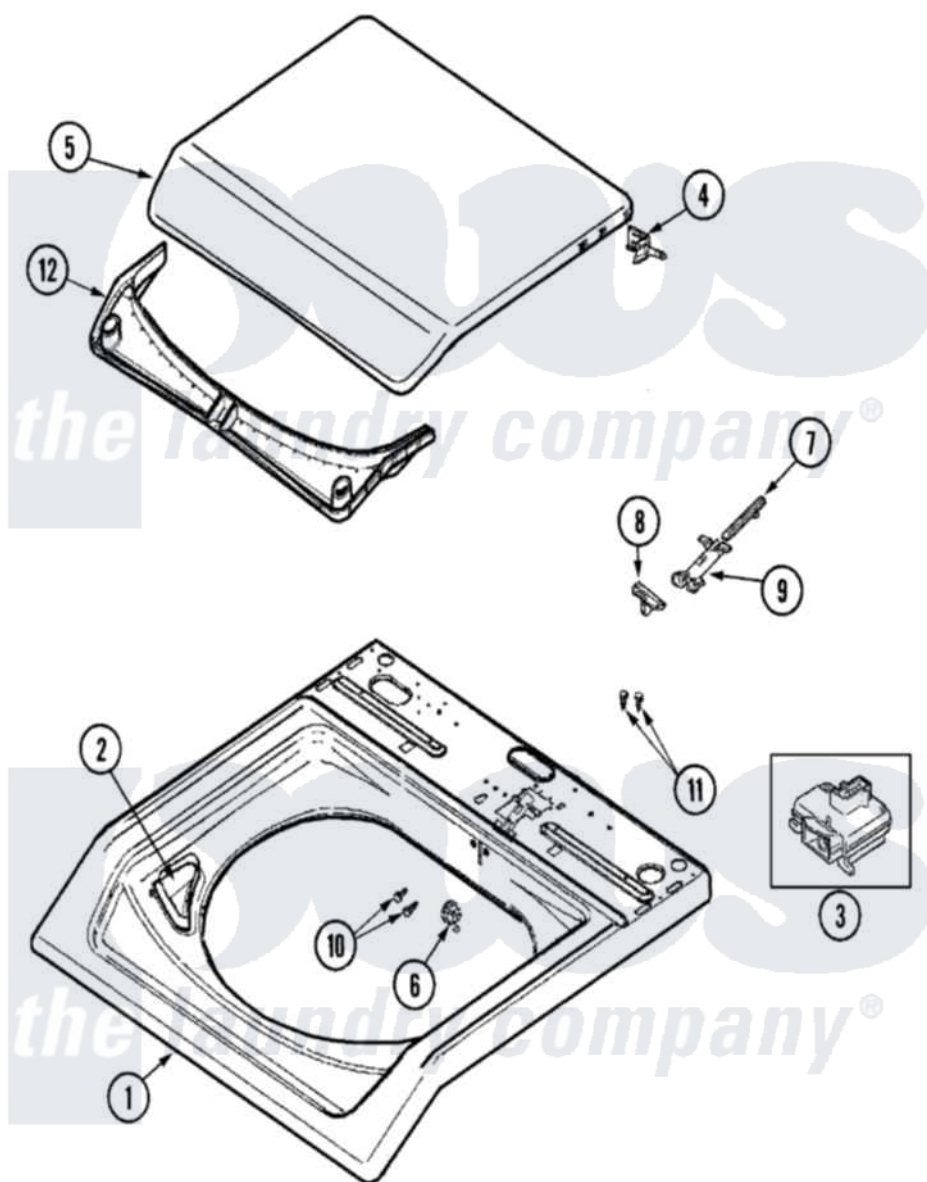

Maytag MAVT634AWW 05 - TOP

Maytag [Residential Maytag MAVT634AWW Washer Parts](#) Parts Diagram 05 - TOP
 Click on the part number to view part

| Item | Original Part Number | Replaced By | Status | Part Description |
|------|--------------------------|-------------------------|--------|------------------------------|
| 1 | 22003468 | | | Cover, Top |
| 2 | 22004381 | | | Bleach Cup |
| " | 22002835 | | | Cup, Bleach |
| 3 | 22003804 | | | Lid Switch |
| 4 | 22002751 | | | Hinge Pin |
| 5 | 22004063 | | | Lid As Pack Phase Iii |
| 6 | 22002753 | | | Bushing, Hinge |
| 7 | 22002754 | | | Plunger |
| 8 | 22003941 | | | Lid Cam |
| 9 | 22002757 | | | Guide Tube |
| 10 | 2016090 | | | Screw, Lid Switch To Bracket |
| 11 | Y705026 | 3370225 | | Screw |
| 12 | 22002967 | | | Condensate Seal |