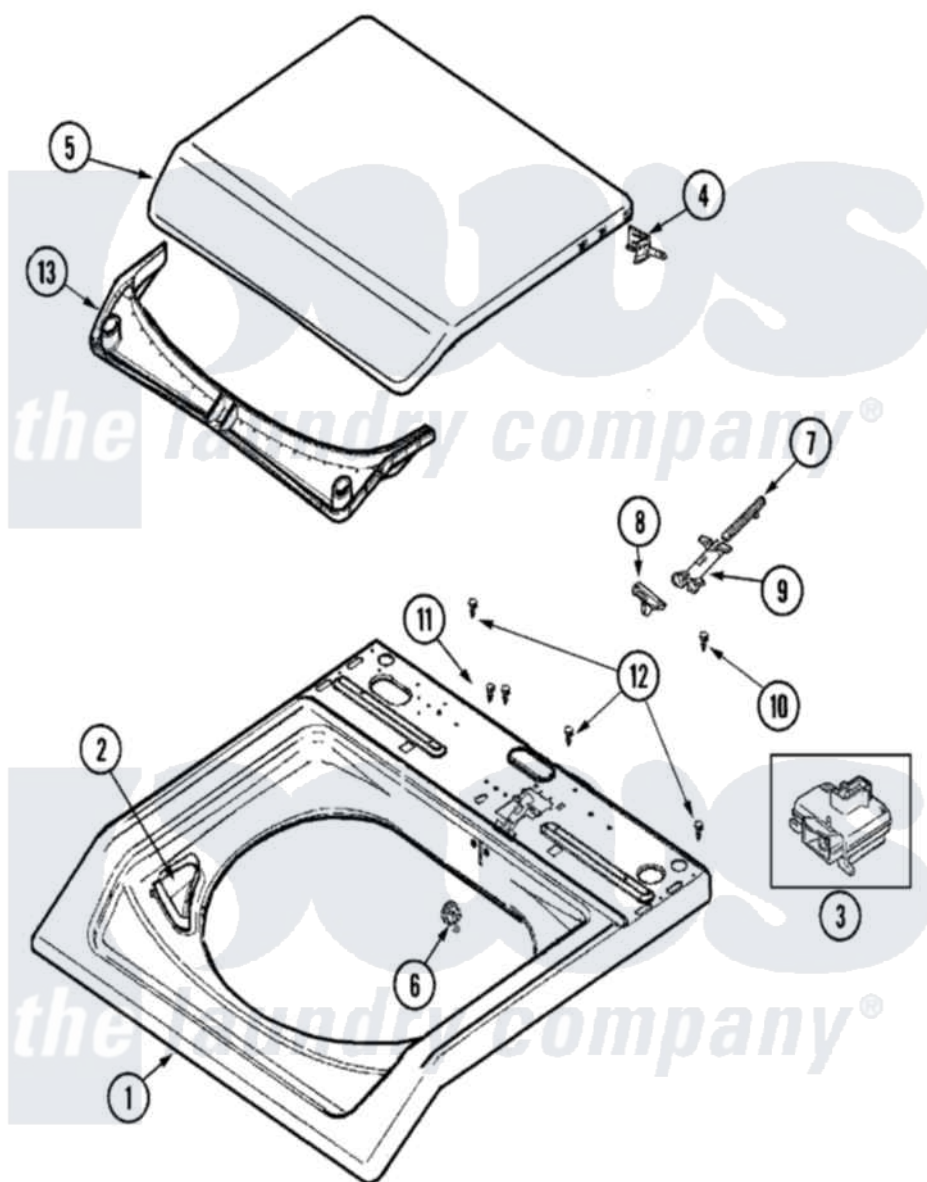

Maytag MAVT734EWW 05 - TOP

Maytag [Residential Maytag MAVT734EWW Washer Parts](#) Parts Diagram 05 - TOP
 Click on the part number to view part

Item	Original Part Number	Replaced By	Status	Part Description
1	22003468			Cover, Top
2	22002835			Cup, Bleach
3	22003804			Lid Switch
4	22002751			Hinge Pin
5	22004109			Lid As-Pk Phase Ii
6	22002753			Bushing, Hinge
7	22002754			Plunger
8	22003941			Lid Cam
9	22002757			Guide Tube
10	2016090			Screw, Lid Switch To Bracket
11	22003217	3370225		Screw
12	Y22002339	8534058		Screw
13	22002967			Condensate Seal