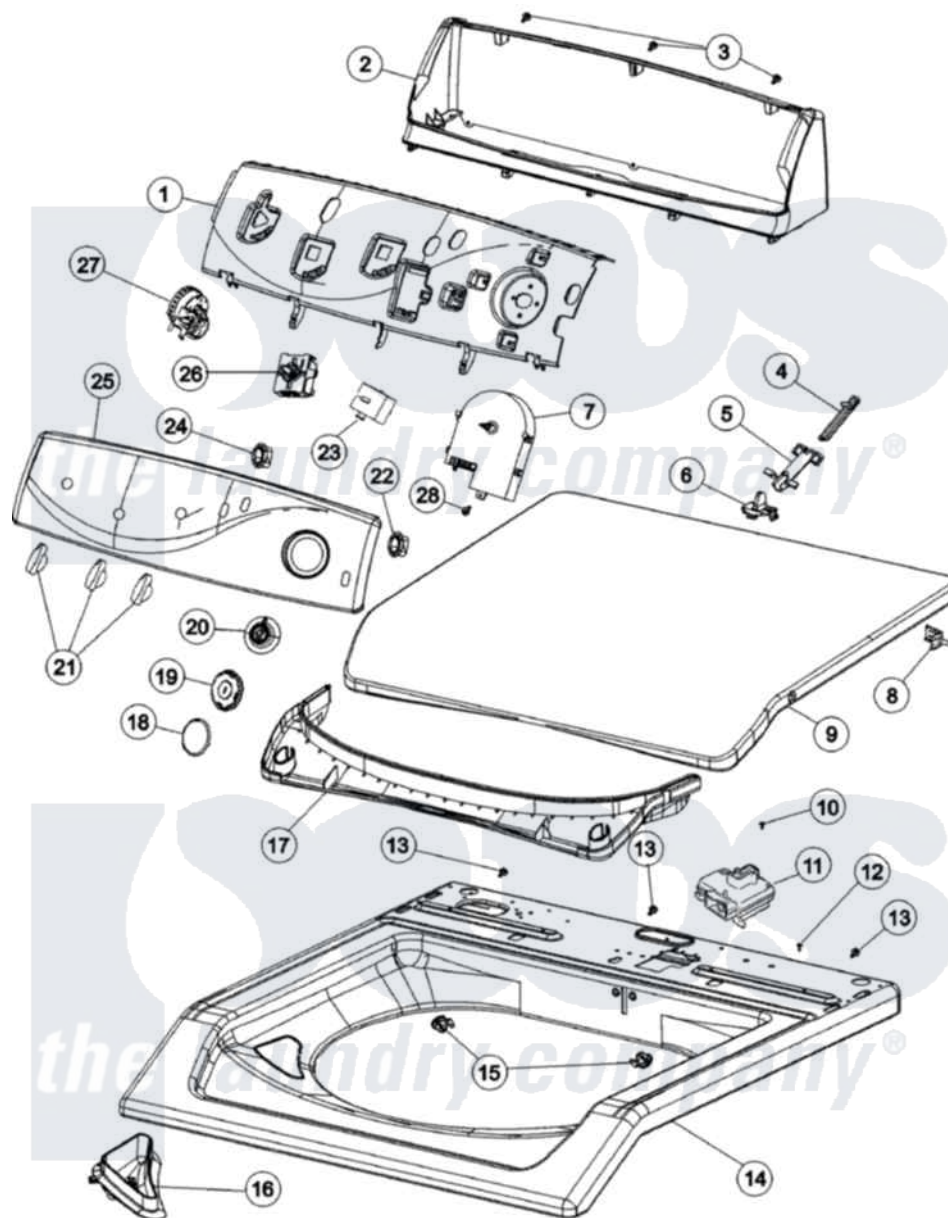

Maytag MAVT754EWW 03 - CONTROL PANEL & TOP

Maytag Residential Maytag MAVT754EWW Washer Parts Parts Diagram 03 - CONTROL PANEL & TOP
 Click on the part number to view part

Item	Original Part Number	Replaced By	Status	Part Description
1	22003955			Switch Support
2	22003960		Not Available	CONSOLE HOUSING (WHT)
3	22003938	8534058		Screw
4	22002754			Plunger
5	22002757			Guide Tube
6	22003941			Lid Cam
7	22004346	22004070		Timer
8	22002751			Hinge Pin
9	22004063			Lid As Pack Phase Iii
10	2016090			Screw, Lid Switch To Bracket
11	22003804			Lid Switch
12	22003817	3370225		Screw
13	22003938	8534058		Screw
14	22003468			Cover, Top
15	22002753			Bushing, Hinge
16	22002835			Cup, Bleach

"	22004381		Bleach Cup
17	22002967		Condensate Seal
18	22003989		Timer Cap White
19	22003993		Timer Knob
20	22004165		Timer Dial Skirt
21	22003987		Control Knob White
22	22003981		Switch, Momentary Rocker
23	22004004		5 Position Rotary Speed Switch
24	22003977	74010226	Switch, Rocker W/Shield
25	22004345		Facia/Control Panel
26	22004337		Temp Switch, 4 Pos. Rotary
27	22004069		5 Position Pressure Switch
28	33002917		Screw, No.10-16