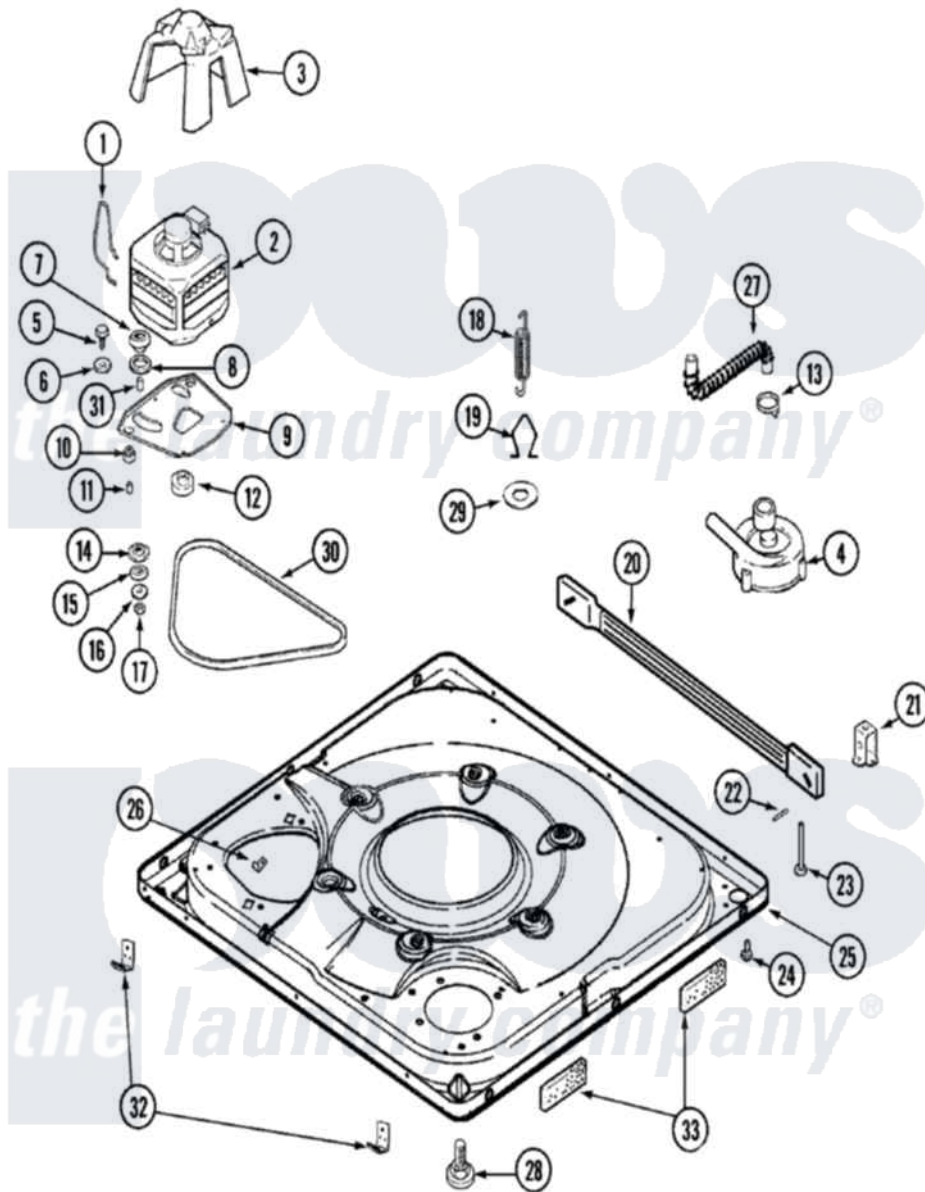

Maytag MAVT834AWW 01 - BASE

Maytag [Residential Maytag MAVT834AWW Washer Parts](#) Parts Diagram 01 - BASE
 Click on the part number to view part

Item	Original Part Number	Replaced By	Status	Part Description
1	22004376			Spring, Motor Pivot
2	21001750	21001950		MoTor, 2SP 1/2hp 120V/60Hz Hi-Tor
3	22002019			Screw, Wire Clip To Motor Cnt
"	22002721			Shield, Motor
4	22004055	8534097		Screw
"	21001873	35-6780		Pump-Water
5	25-7833	21001977		Screw
6	25-7834			Washer, Motor/Base Screw
7	33-9946			Isolator, Motor
8	35-3570			Washer, Motor Pivot
9	21001366	21001783		Plate And Screw Assembly
"	35-2065			Pad, Motor Plate
10	35-3571			Slide, Motor Pivot
"	22004348			Slide, Motor Pivot
"	35-3646			Isolator, Motor Plate
11	25-7831			Spacer, Mounting

12	22004297	21001950	MoTor, 2SP 1/2hp 120V/60Hz Hi-Tor
"	21001506	21001950	MoTor, 2SP 1/2hp 120V/60Hz Hi-Tor
13	22003897	285655	Clamp, Hose
14	35-3571		Slide, Motor Pivot
15	33-9967		Washer, Motor Isolator
16	25-7047		Washer, Flat
17	25-7325	Y707702	Locknut
18	21001598		Spring, Suspension
19	21001166		Hook, Suspension Spring
20	21001754	21001881	Bar, Stabilizer
21	35-2046		Bracket, Stabilizer
23	35-3020	22004469	Leg And Foot Self Stabalizing
24	33002190		SCrew, C BraCe, BraCket, Cabinet
25	22003390		Base
26	25-7845		Speednut, Motor
27	22003285		Hose, Tub To Pump
28	25001119		Foot And Pad Assembly
29	Y25-7951		Washer, Suspension Hook
30	22003483		Belt, Drive
31	25-7830		Spacer
32	22002966	692771	Nut, Idler Bracket To Base
"	33002190		SCrew, C BraCe, BraCket, Cabinet
"	22004045		Clip, Lower Front Panel
33	22002782		Pad, Foam