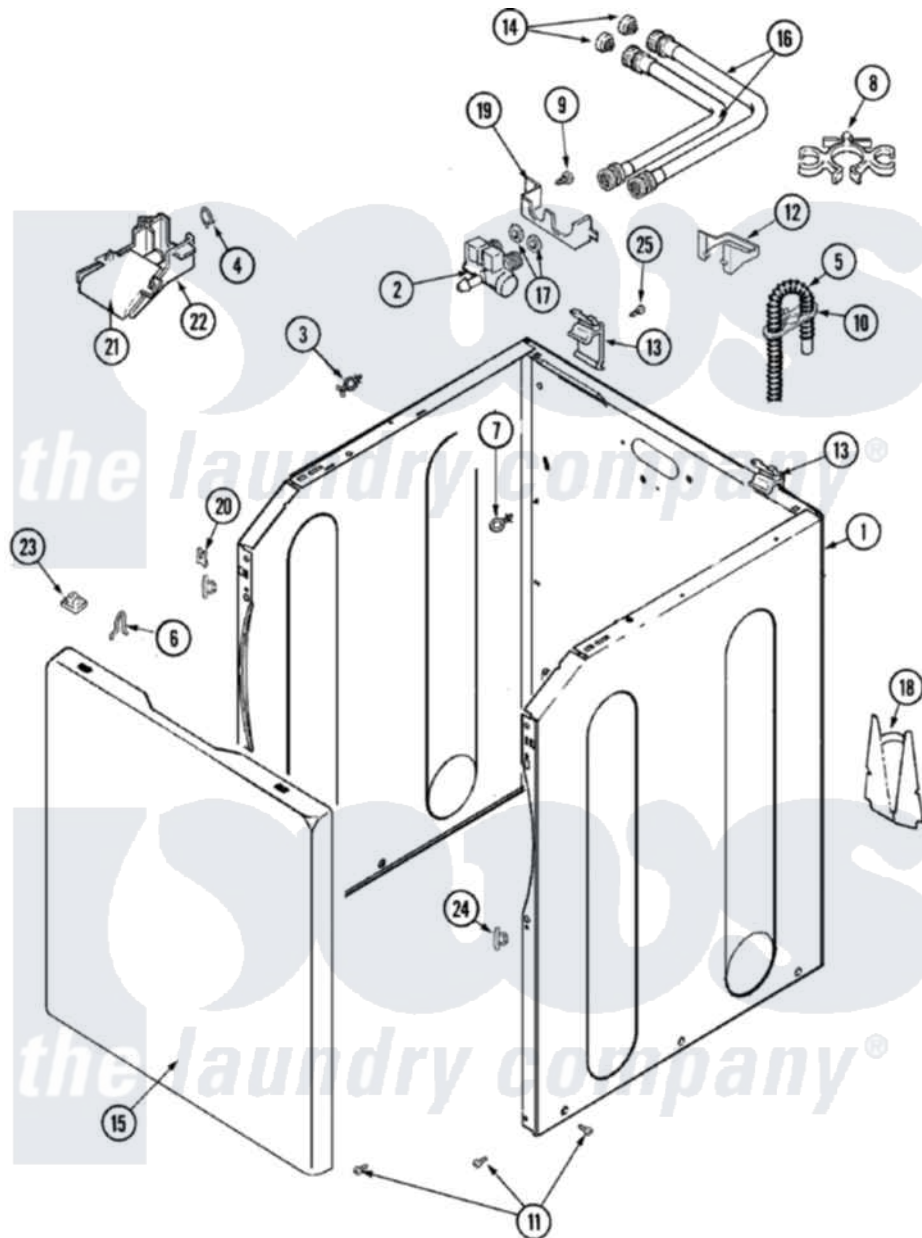

Maytag MAVT834AWW 02 - CABINET

Maytag [Residential Maytag MAVT834AWW Washer Parts](#) Parts Diagram 02 - CABINET
 Click on the part number to view part

Item	Original Part Number	Replaced By	Status	Part Description
1	22002839			Brace, Cabinet
"	22002840			Brace, Cabinet
"	22003553			Cabinet Assembly
"	33002190			SCrew, C BraCe, BraCket, Cabinet
2	22003384			Valve, Water
"	22004191	22004333		Water Valve 60/40
3	22003298			Retainer, Wire
4	22002838	285655		Clamp, Hose
5	22003410			Hose, Drain
"	22003596	285655		Clamp, Hose
6	25-7220			Clip, Cabinet Top
7	22003086			Clip, Air Dome Hose
8	22002765			Clip, Hose
9	22003735			Screw, No.10-16 x 1/2 Ab Truss
10	22003814			Retainer, Drain Hose

11	22003409	213007	Xfor Cabinet See Cabinet, Back
12	22003429		Retainer, Fill Hose
13	22003367	22004095	Hinge, Plastic
14	200961	12001413	Strainer And Washer Kit
15	22003511		Insulation
"	22003512		Insulation, Cabinet
"	33002190		SCrew, C BraCe, BraCket, Cabinet
"	22002737		Panel, Front
16	33-7891	89503	Hose-Inlet
"	35-3401		Inlet Hose Assembly
17	Y013783		Washer, Inlet Hose
18	22002704		Cover, Drain Hose
"	33002190		SCrew, C BraCe, BraCket, Cabinet
19	22003376		Bracket, Water Valve
20	213280	204439	Screw And Fstner Assembly
21	22004053		Lower Injector, Flume
22	22003995		Upper Injector Assembly W/Thermost
23	22002013		Stop, Shipping
24	22002965	Y12001702	Kit- Plast
25	22001995		Screw Note: Screw, Tumbler Front And Shroud
26	22002960		Strainer, Washer Inlet
"	33002388		Washer
"	33001245		Screw----NA
"	Y013783		Washer, Inlet Hose
"	35-2890	8539404	Tie-Wire