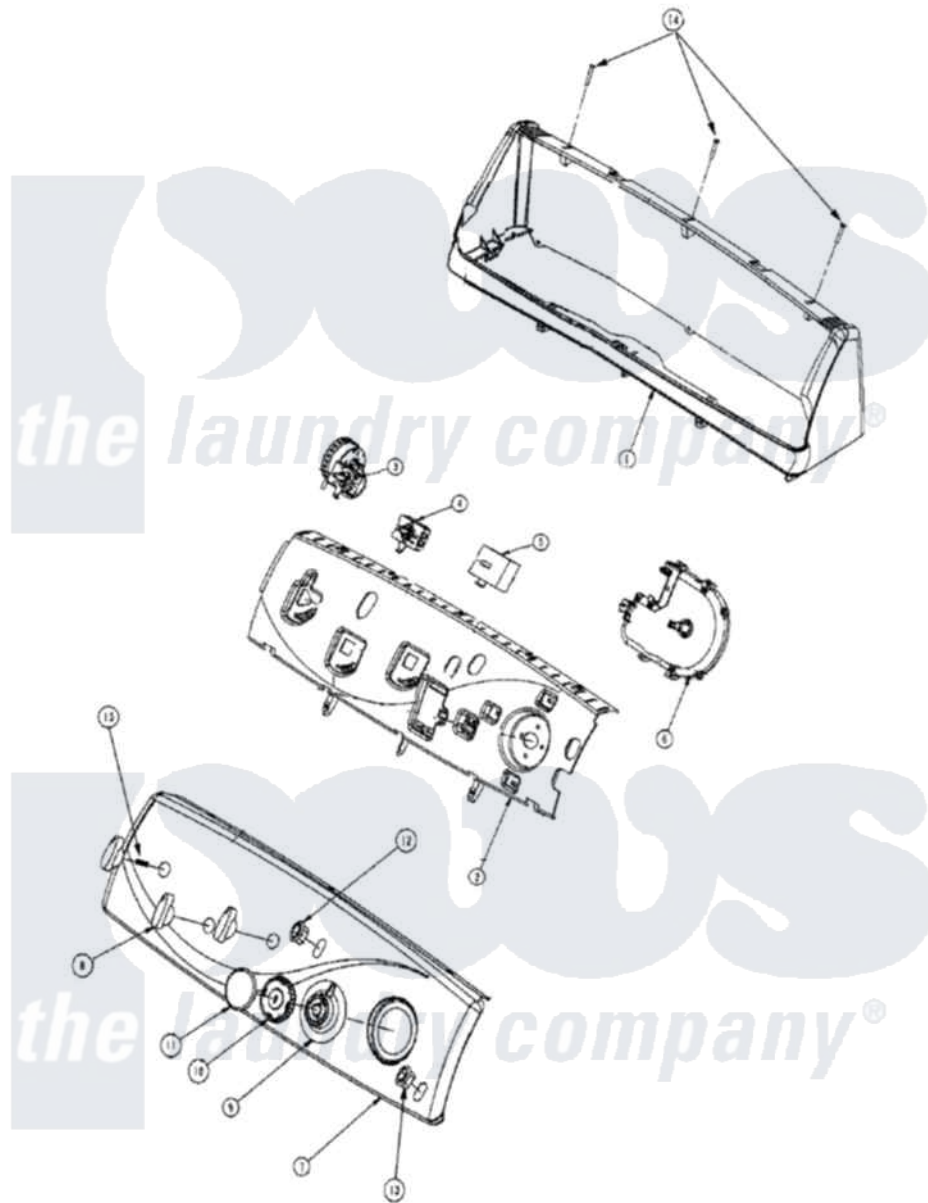

# Maytag MAVT834AWW 03 - CONTROL PANEL

Maytag Residential Maytag MAVT834AWW Washer Parts Parts Diagram 03 - CONTROL PANEL  
 Click on the part number to view part

Item	Original Part Number	Replaced By	Status	Part Description
1	22003960		Not Available	CONSOLE HOUSING (WHT)
2	<a href="#">22003955</a>			Switch Support
3	<a href="#">22004200</a>			Pressure Switch, Infinite
"	22003964	<a href="#">22004200</a>		Pressure Switch, Infinite
4	<a href="#">22004012</a>			6 Pos. Atc Rotary Temp. Switch
5	<a href="#">22004004</a>			5 Position Rotary Speed Switch
6	<a href="#">33002917</a>			Screw, No.10-16
"	22004014	<a href="#">22004323</a>		Timer
"	<a href="#">22004323</a>			Timer
7	<a href="#">22004025</a>			Facia, Control Panel
8	<a href="#">22003987</a>			Control Knob White
9	22003953	<a href="#">22004165</a>		Timer Dial Skirt
10	<a href="#">22003993</a>			Timer Knob
11	<a href="#">22003989</a>			Timer Cap White
12	22003977	<a href="#">74010226</a>		Switch, Rocker W/Shield

13	<a href="#">22003981</a>		Switch, Momentary Rocker
14	22003938	<a href="#">8534058</a>	Screw
15	22004050		Not Available
			ENG. TOL. COMPENSATOR (SPACER)