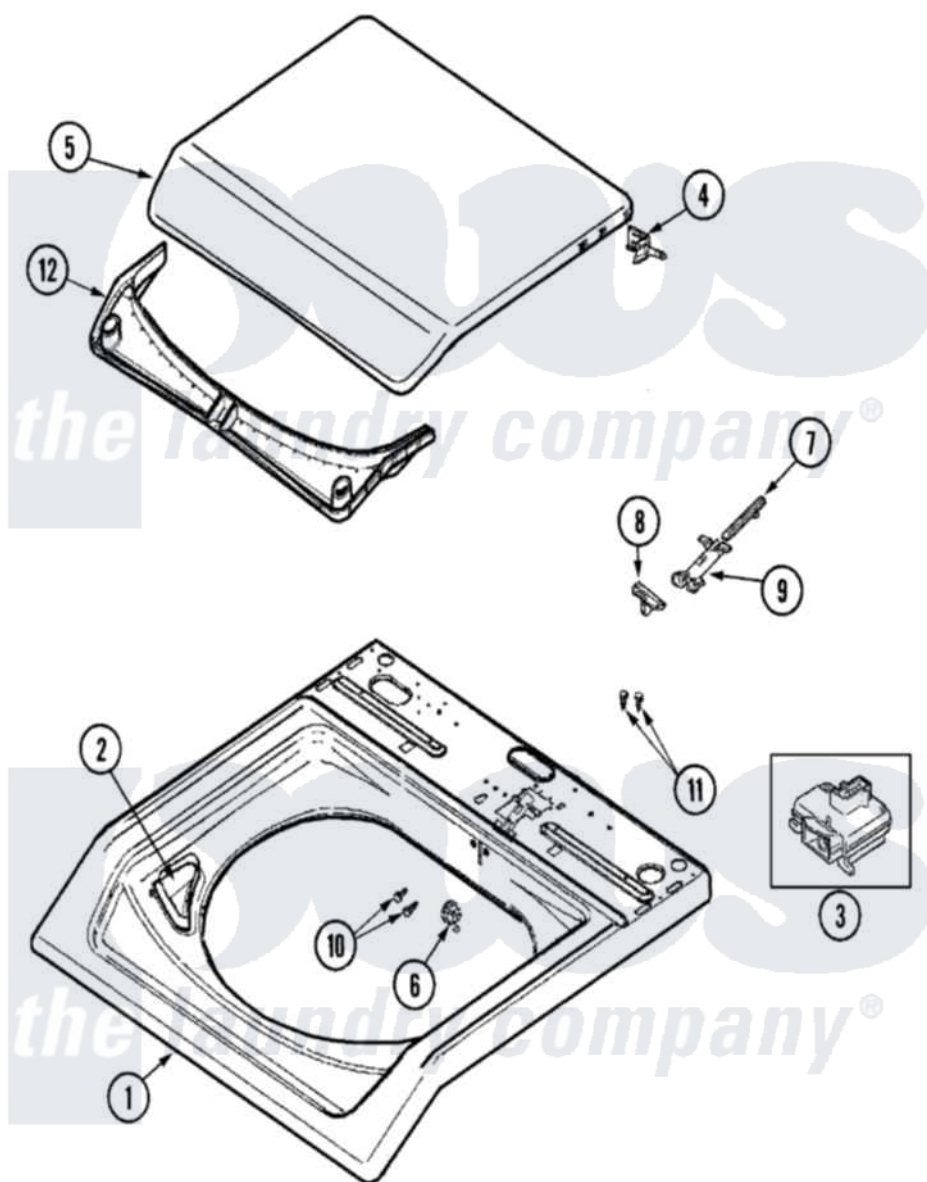

# Maytag MAVT834AWW 05 - TOP

Maytag [Residential Maytag MAVT834AWW Washer Parts](#) Parts Diagram 05 - TOP  
 Click on the part number to view part

Item	Original Part Number	Replaced By	Status	Part Description
1	<a href="#">22003468</a>			Cover, Top
2	<a href="#">22004382</a>			Bleach Cup
"	<a href="#">22004381</a>			Bleach Cup
"	<a href="#">22002835</a>			Cup, Bleach
3	<a href="#">22003804</a>			Lid Switch
4	<a href="#">22002751</a>			Hinge Pin
5	<a href="#">22004063</a>			Lid As Pack Phase Iii
6	<a href="#">22002753</a>			Bushing, Hinge
7	<a href="#">22002754</a>			Plunger
8	<a href="#">22003941</a>			Lid Cam
9	<a href="#">22002757</a>			Guide Tube
10	<a href="#">2016090</a>			Screw, Lid Switch To Bracket
11	Y705026	<a href="#">3370225</a>		Screw
12	<a href="#">22002967</a>			Condensate Seal